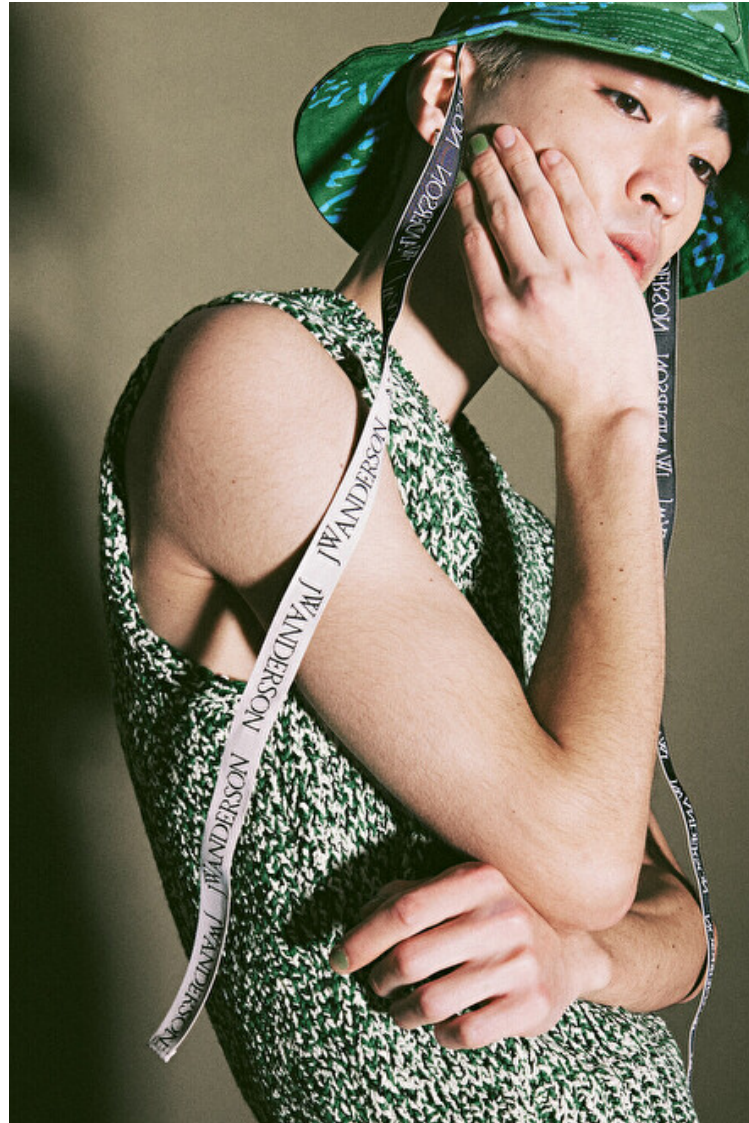

Height 186cm / 6' 1.0"

Chest 89cm / 35"

Waist 72cm / 28.5"

Hips 91cm / 36"

Shoes EU/US/UK 43.5 / 10.5 / 9

Eyes Brown

Hair Platinum blond

Suit size 48cm / 38"