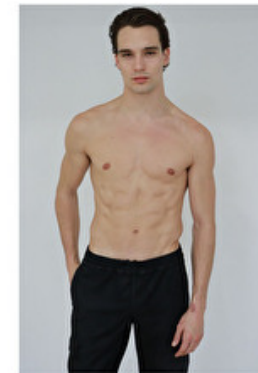

Chest 95cm / 37.5"

Waist 81cm / 32"

Hips 86cm / 34"

Shoes EU/US/UK 45 / 12 / 10.5

Eyes Brown

Hair Brown

Suit size 50cm / 40"

Select

MODEL MANAGEMENT

MASON MCKENRICK

HEIGHT 190CM BUST 95CM WAIST 81CM HIPS 86CM EYES BROWN HAIR BROWN

182 RUE DE RIVOLI, 75001, PARIS
TEL: + 33 (0) 1 40 20 15 15