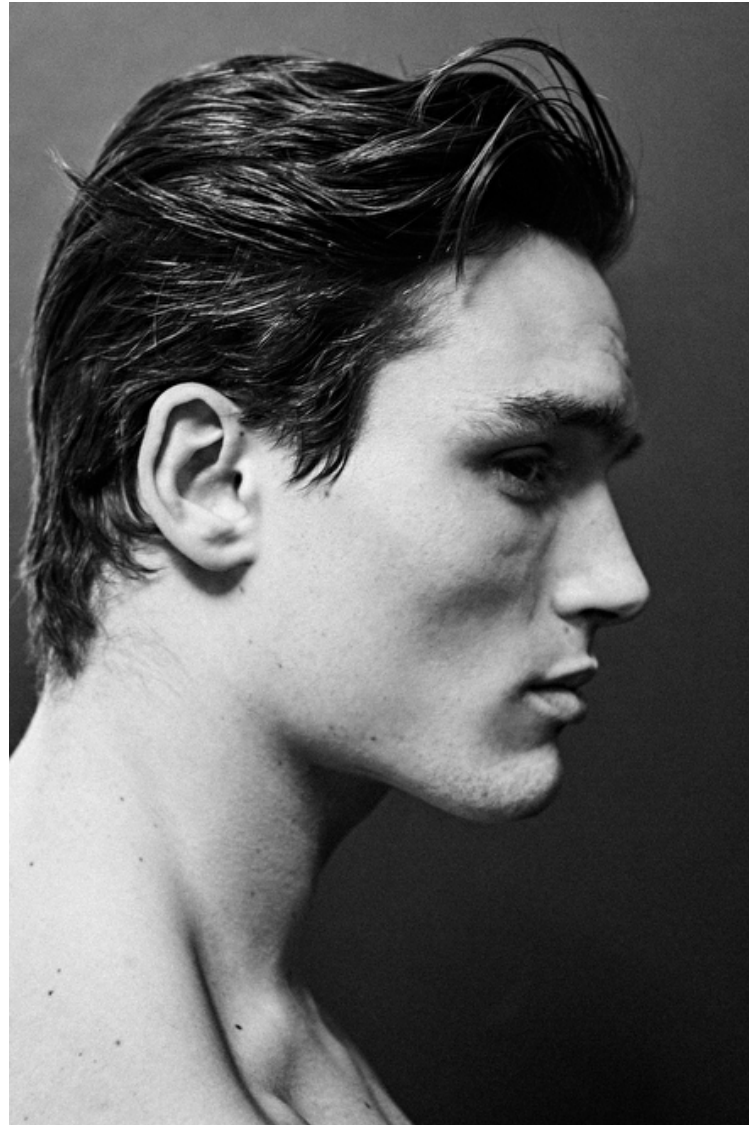

Chest 95cm / 37.5"

Waist 81cm / 32"

Hips 86cm / 34"

Shoes EU/US/UK 45 / 12 / 10.5

Eyes Brown

Hair Brown

Suit size 50cm / 40"

Select