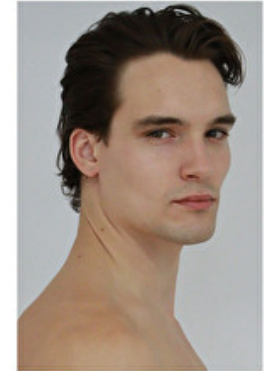

Chest 95cm / 37.5"

Waist 81cm / 32"

Hips 86cm / 34"

Shoes EU/US/UK 45 / 12 / 10.5

Eyes Brown

Hair Brown

Suit size 50cm / 40"

Select

MODEL MANAGEMENT

MASON MCKENRICK

HEIGHT 190CM BUST 95CM WAIST 81CM HIPS 86CM EYES BROWN HAIR BROWN

182 RUE DE RIVOLI, 75001, PARIS
TEL: + 33 (0) 1 40 20 15 15