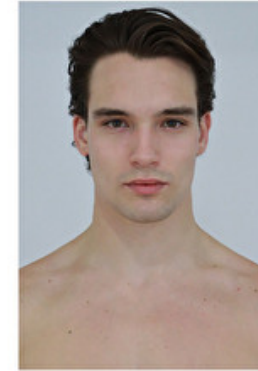

Chest 95cm / 37.5"

Waist 81cm / 32"

Hips 86cm / 34"

Shoes EU/US/UK 45 / 12 / 10.5

Eyes Brown

Hair Brown

Suit size 50cm / 40"

Select

MODEL MANAGEMENT

MASON MCKENRICK

HEIGHT 190CM BUST 95CM WAIST 81CM HIPS 86CM EYES BROWN HAIR BROWN

182 RUE DE RIVOLI, 75001, PARIS
TEL: + 33 (0) 1 40 20 15 15