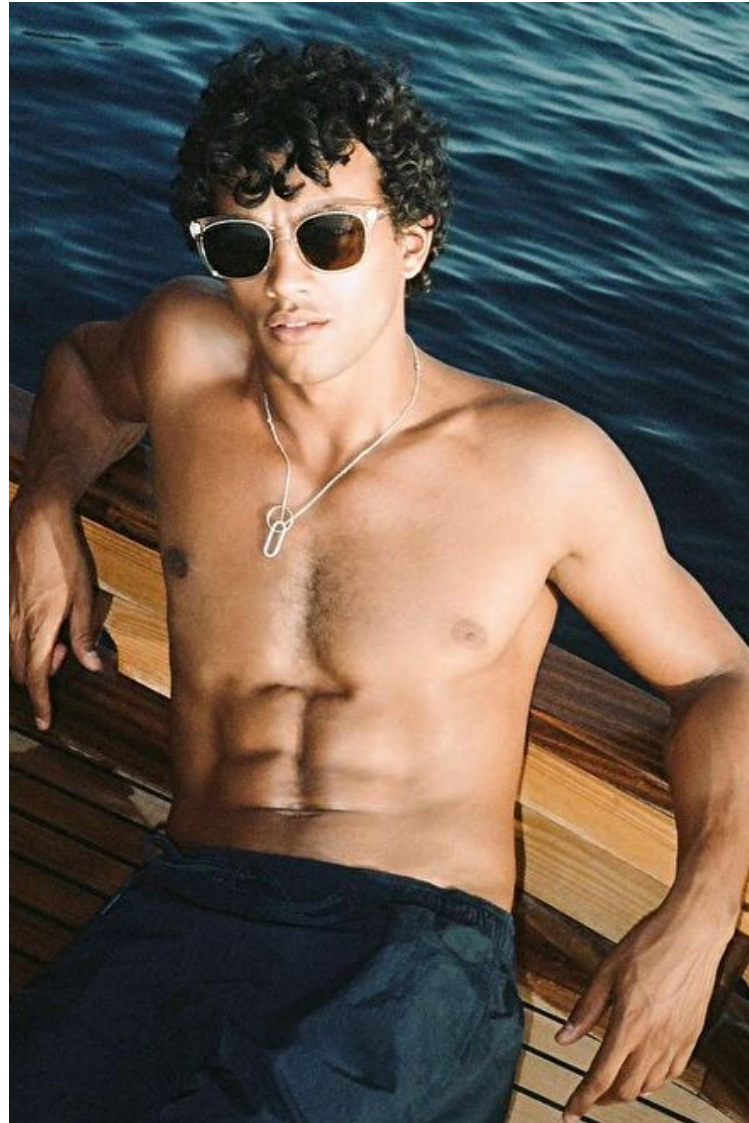

Height 185cm / 6' 1.0"

Chest 90cm / 35.5"

Waist 73cm / 28.5"

Hips 88cm / 34.5"

Shoes EU/US/UK 42 / 9.5 / 8

Eyes Hazel

Hair Black

Suit size 48cm / 38"