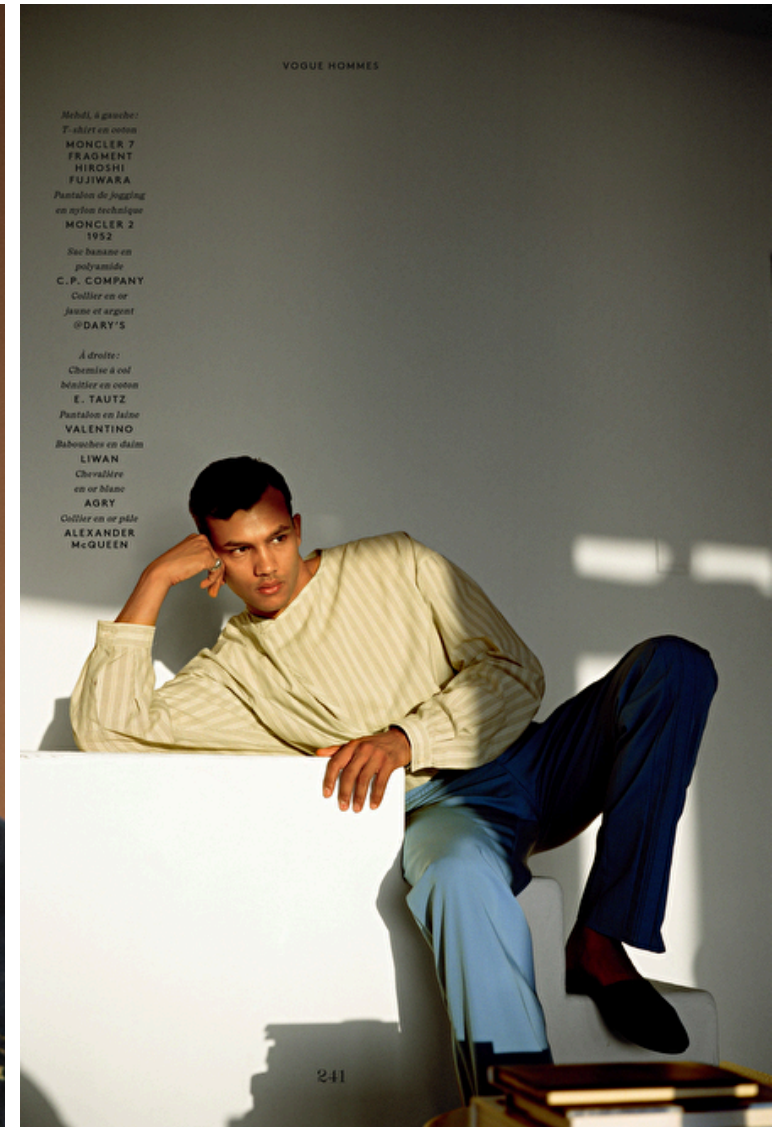

Shoes EU/US/UK 42 / 9.5 / 8

Eyes Hazel

Hair Black

Suit size 48cm / 38"

Select

MODEL MANAGEMENT

182 Rue de Rivoli, Paris, 75001, Ile-de-France, France

Phone: +33 (0) 1 40 20 15 15 Email: info.paris@selectmodel.com Website: https://selectmodel.com/