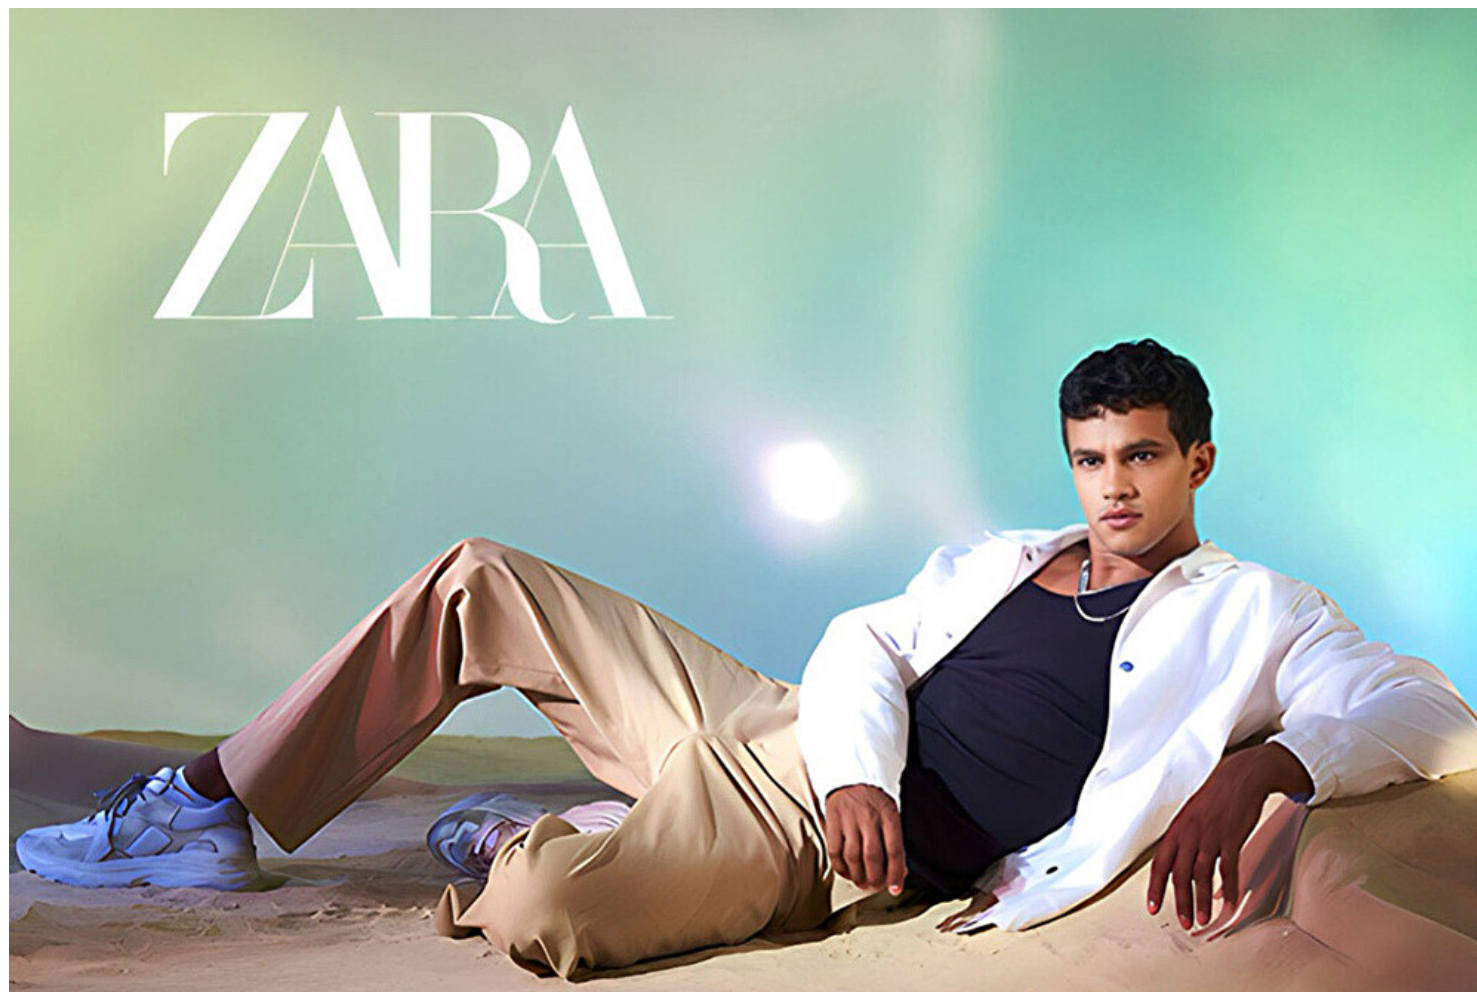

MEHDI DOUACHE

Height 185cm / 6' 1.0"

Chest 90cm / 35.5"

Waist 73cm / 28.5"

Hips 88cm / 34.5"

Shoes EU/US/UK 42 / 9.5 / 8

Eyes Hazel

Hair Black

Suit size 48cm / 38"