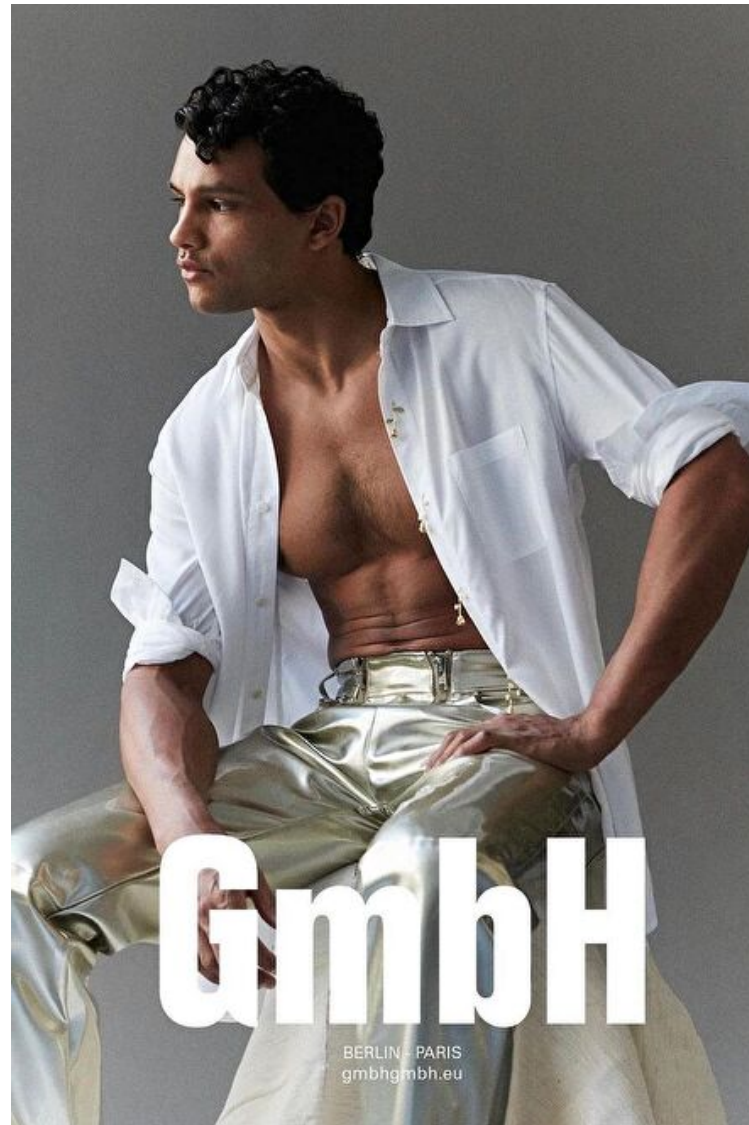

MEHDI DOUACHE

Height 185cm / 6' 1.0"

Chest 90cm / 35.5"

Waist 73cm / 28.5"

Hips 88cm / 34.5"

Shoes EU/US/UK 42 / 9.5 / 8

Eyes Hazel

Hair Black

Suit size 48cm / 38"