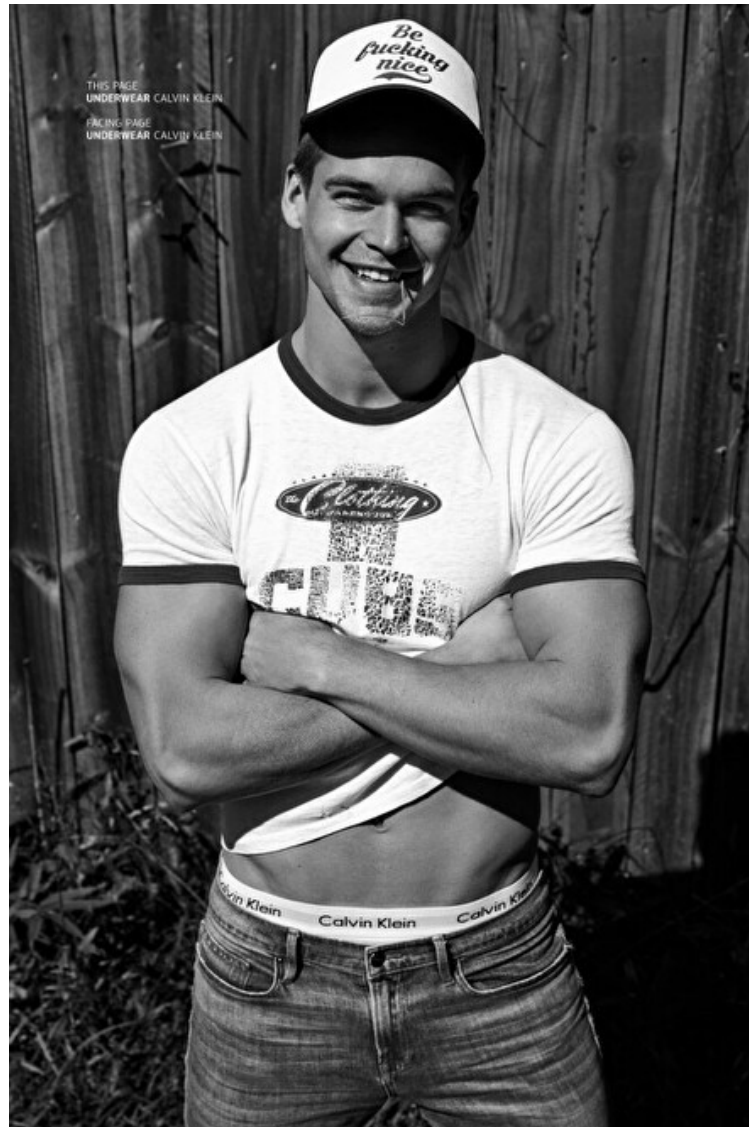

Chest 98cm / 38.5"

Waist 80cm / 31.5"

Hips 99cm / 39"

Shoes EU/US/UK 46 / 12.5 / 11

Eyes Blue

Hair Blond

Suit size 50cm / 40"

Select