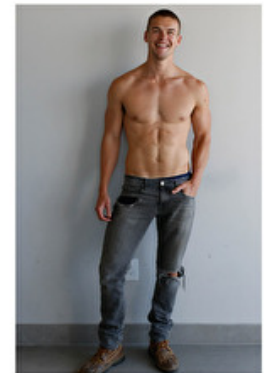

MODEL MANAGEMENT

182 Rue de Rivoli, Paris, 75001, Ile-de-France, France

Phone: +33 (0) 1 40 20 15 15 Email: info.paris@selectmodel.com Website: <https://selectmodel.com/>

MITCHELL SLAGGERT

Height 188cm / 6' 2.0"

Chest 98cm / 38.5"

Waist 80cm / 31.5"

Hips 99cm / 39"

Shoes EU/US/UK 46 / 12.5 / 11

Eyes Blue

Hair Blond

Suit size 50cm / 40"

Select

MODEL MANAGEMENT

MITCHELL SLAGGERT

HEIGHT 188CM BUST 98CM WAIST 83CM HIPS 98CM EYES BLUE HAIR BLOND

182 RUE DE RIVOLI, 75001, PARIS
TEL: + 33 (0) 1 40 20 15 15