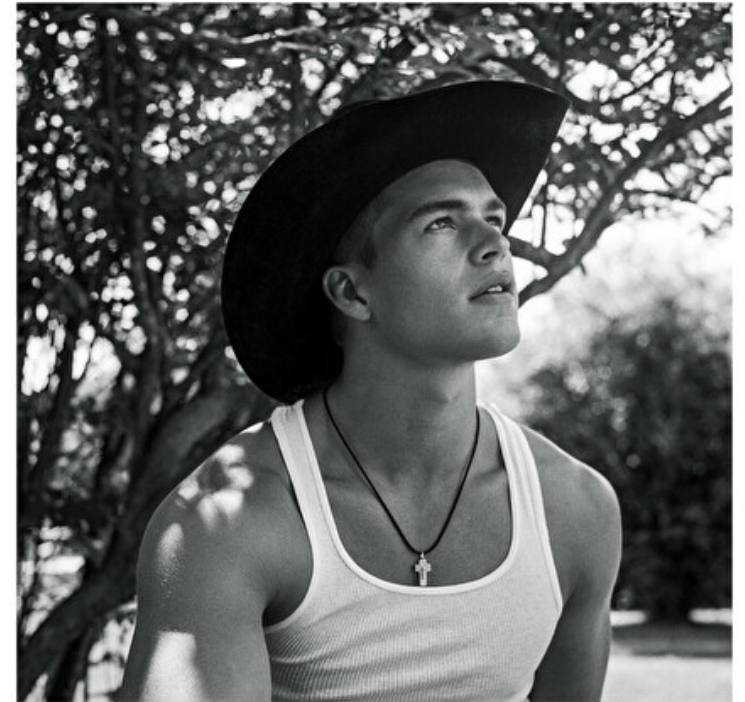

Select

MODEL MANAGEMENT

182 Rue de Rivoli, Paris, 75001, Ile-de-France, France

Phone: +33 (0) 1 40 20 15 15 Email: info.paris@selectmodel.com Website: <https://selectmodel.com/>

MITCHELL SLAGGERT

Height 188cm / 6' 2.0"

Chest 98cm / 38.5"

Waist 80cm / 31.5"

Hips 99cm / 39"

Shoes EU/US/UK 46 / 12.5 / 11

Eyes Blue

Hair Blond

Suit size 50cm / 40"