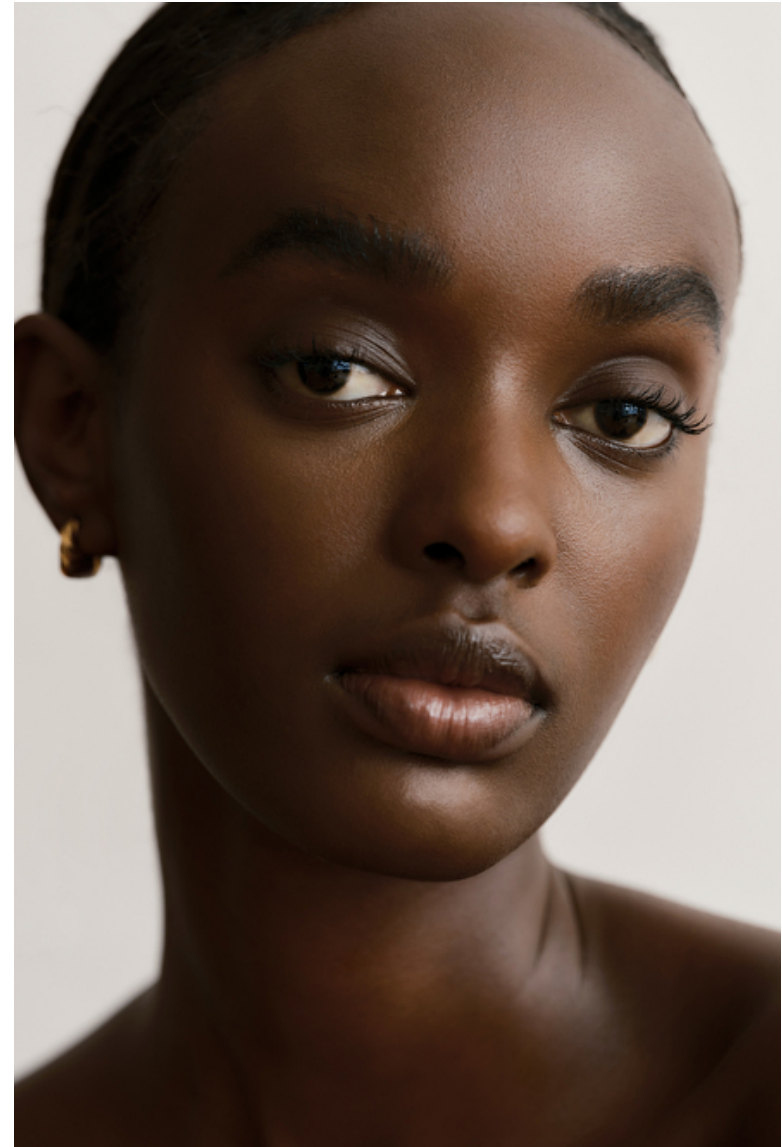

Morella Isheja

Height 175cm / 5' 9.0"

Bust 71cm / 28"

Waist 59cm / 23"

Hips 86cm / 34"

Shoes EU/US/UK 38 / 7.5 / 5

Eyes Black

Hair Dark brown

Bust 71cm / 28"

Waist 59cm / 23"

Hips 86cm / 34"

Shoes EU/US/UK 38 / 7.5 / 5

Eyes Black

Hair Dark brown

DIOR

DIOR