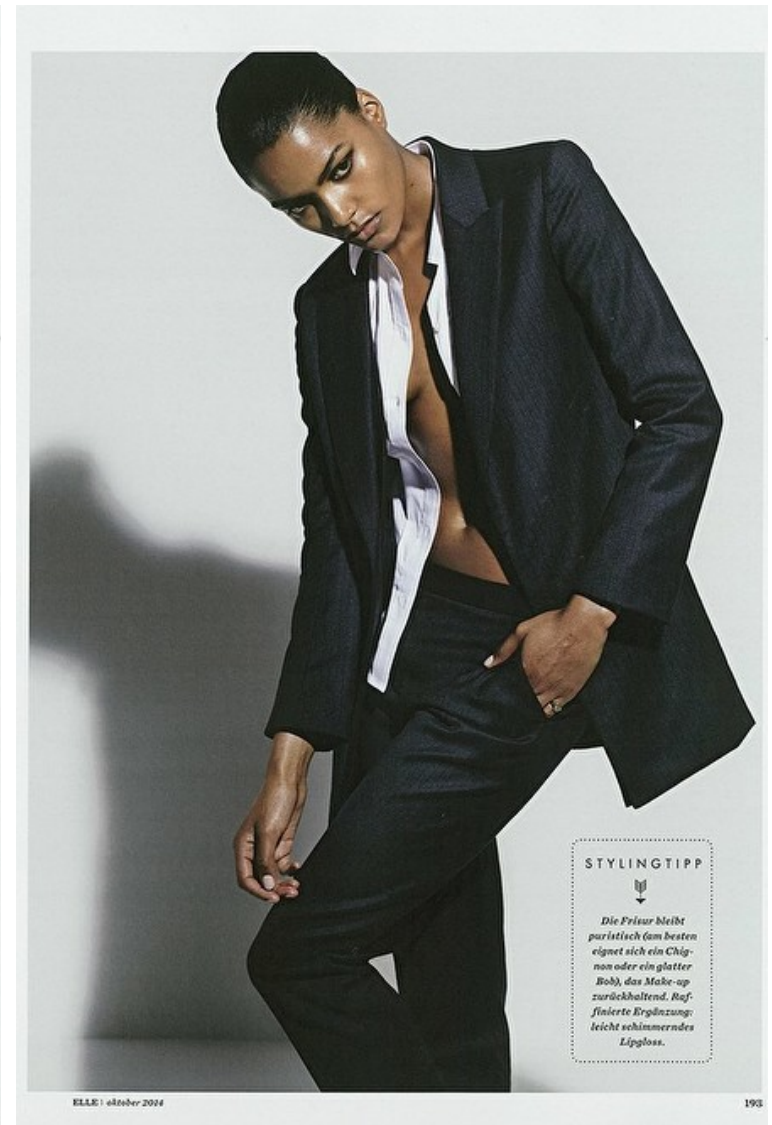

Waist 59cm / 23"

Shoes EU/US/UK 40 / 9 / 7

Size EU/US 36 / 6

Hair Dark brown

Hair length 7

Eyes Brown

Select

MODEL MANAGEMENT