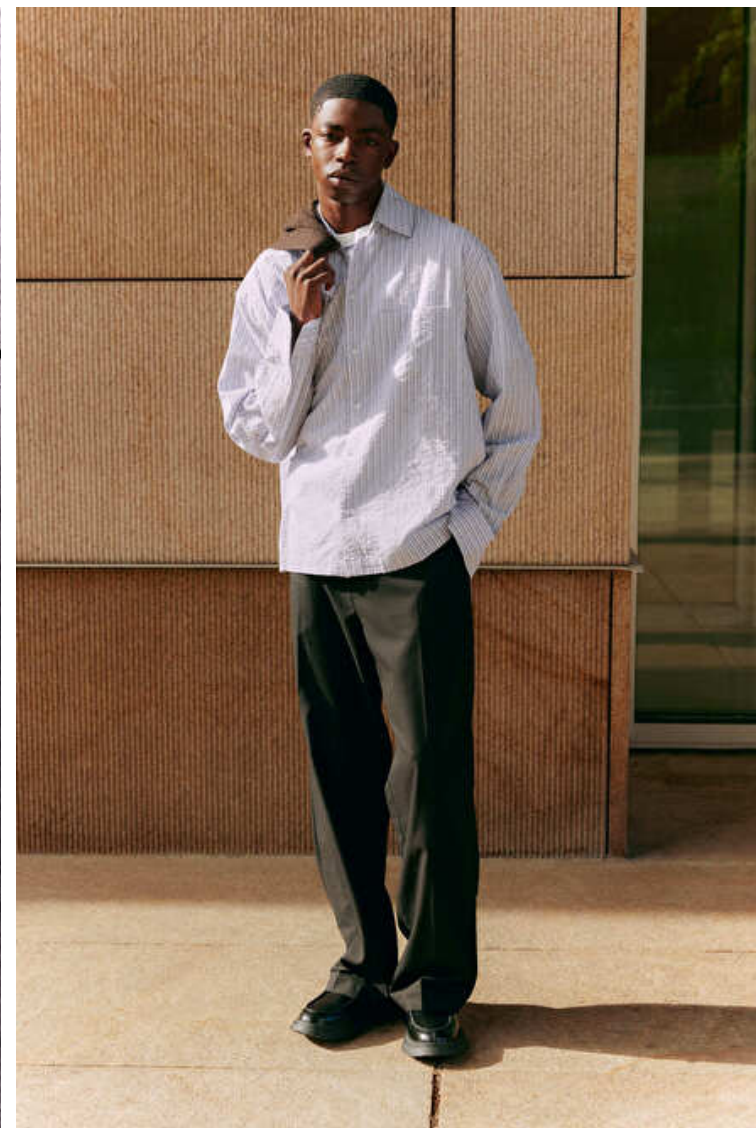

NELSON GARIBA

Height 184cm / 6' 0.5"

Chest 87cm / 34.5"

Waist 70cm / 27.5"

Hips 91cm / 36"

Shoes EU/US/UK 43 / 10.5 / 9

Eyes Black

Hair Black

Suit size 48cm / 38"