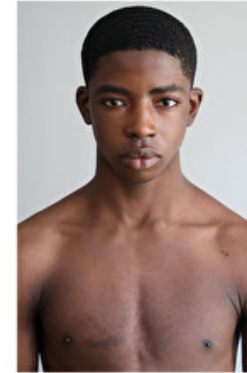

NELSON GARIBA

Height 184cm / 6' 0.5"

Chest 87cm / 34.5"

Waist 70cm / 27.5"

Hips 91cm / 36"

Shoes EU/US/UK 43 / 10.5 / 9

Eyes Black

Hair Black

Suit size 48cm / 38"

Select

MODEL MANAGEMENT

NELSON GARIBA

HEIGHT 184CM BUST 87CM WAIST 70CM HIPS 91CM EYES BLACK HAIR BLACK

182 RUE DE RIVOLI, 75001, PARIS
TEL: + 33 (0) 1 40 20 15 15