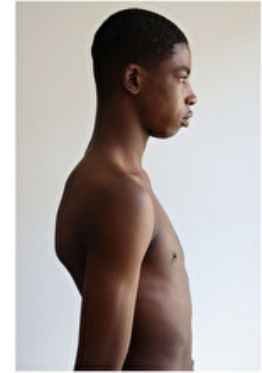

NELSON GARIBA

Height 184cm / 6' 0.5"

Chest 87cm / 34.5"

Waist 70cm / 27.5"

Hips 91cm / 36"

Shoes EU/US/UK 43 / 10.5 / 9

Eyes Black

Hair Black

Suit size 48cm / 38"

Select

MODEL MANAGEMENT

NELSON GARIBA

HEIGHT 184CM BUST 87CM WAIST 70CM HIPS 91CM EYES BLACK HAIR BLACK

182 RUE DE RIVOLI, 75001, PARIS
TEL: + 33 (0) 1 40 20 15 15