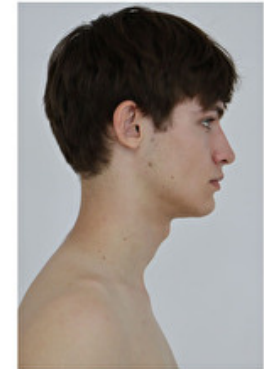

Chest 89cm / 35"

Waist 77cm / 30.5"

Hips 90cm / 35.5"

Shoes EU/US/UK 45 / 12 / 10.5

Eyes Blue

Hair Brown

Suit size 46cm / 36"

NIKOLA DAKIC

Height 189cm / 6' 2.5"

Chest 89cm / 35"

Waist 77cm / 30.5"

Hips 90cm / 35.5"

Shoes EU/US/UK 45 / 12 / 10.5

Eyes Blue

Hair Brown

Suit size 46cm / 36"

Select

MODEL MANAGEMENT

NIKOLA DAKIC

HEIGHT 190CM BUST 89CM WAIST 77CM HIPS 90CM EYES BLUE HAIR BROWN

182 RUE DE RIVOLI, 75001, PARIS
TEL: + 33 (0) 1 40 20 15 15