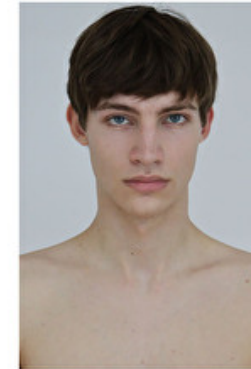

Height 189cm / 6' 2.5"

Chest 89cm / 35"

Waist 77cm / 30.5"

Hips 90cm / 35.5"

Shoes EU/US/UK 45 / 12 / 10.5

Eyes Blue

Hair Brown

Suit size 46cm / 36"

Select

MODEL MANAGEMENT

NIKOLA DAKIC

HEIGHT 190CM BUST 89CM WAIST 77CM HIPS 90CM EYES BLUE HAIR BROWN

182 RUE DE RIVOLI, 75001, PARIS
TEL: + 33 (0) 1 40 20 15 15