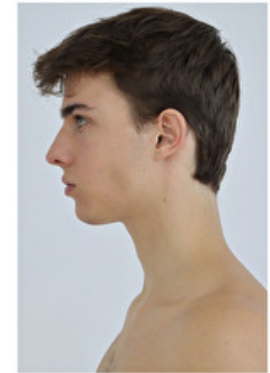

Chest 82cm / 32.5"

Waist 64cm / 25"

Hips 87cm / 34.5"

Shoes EU/US/UK 45 / 12 / 10.5

Eyes Blue

Hair Brown

Suit size 46cm / 36"

Select

MODEL MANAGEMENT

NOE PELISSON

HEIGHT 188CM BUST 79CM WAIST 64CM HIPS 87CM EYES BLUE HAIR BROWN

182 RUE DE RIVOLI, 75001, PARIS
TEL: + 33 (0) 1 40 20 15 15