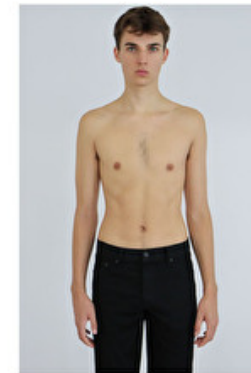

Chest 82cm / 32.5"

Waist 64cm / 25"

Hips 87cm / 34.5"

Shoes EU/US/UK 45 / 12 / 10.5

Eyes Blue

Hair Brown

Suit size 46cm / 36"

Select

MODEL MANAGEMENT

NOE PELISSON

HEIGHT 188CM BUST 79CM WAIST 64CM HIPS 87CM EYES BLUE HAIR BROWN

182 RUE DE RIVOLI, 75001, PARIS
TEL: + 33 (0) 1 40 20 15 15