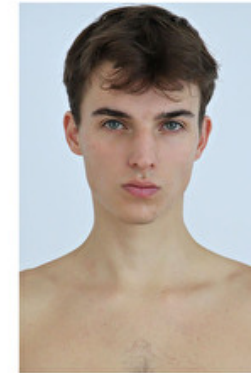

Select

MODEL MANAGEMENT

NOE PELISSON

HEIGHT 188CM BUST 79CM WAIST 64CM HIPS 87CM EYES BLUE HAIR BROWN

182 RUE DE RIVOLI, 75001, PARIS
TEL: + 33 (0) 1 40 20 15 15