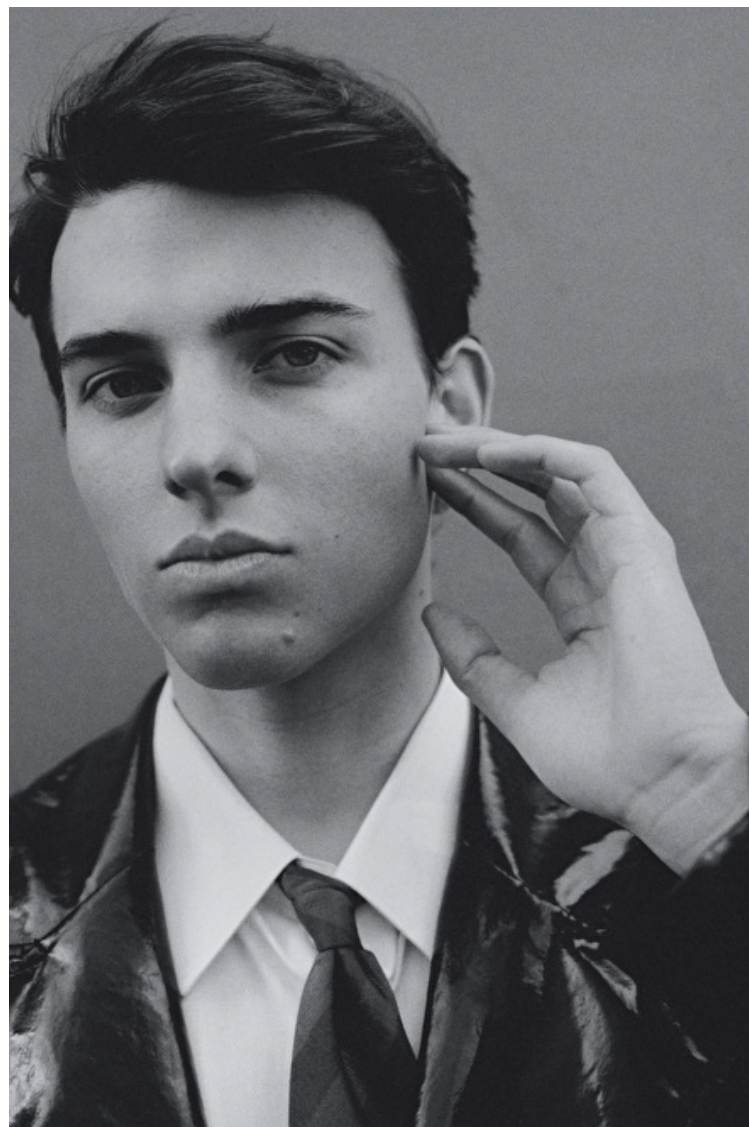

Chest 82cm / 32.5"

Waist 64cm / 25"

Hips 87cm / 34.5"

Shoes EU/US/UK 45 / 12 / 10.5

Eyes Blue

Hair Brown

Suit size 46cm / 36"

Select