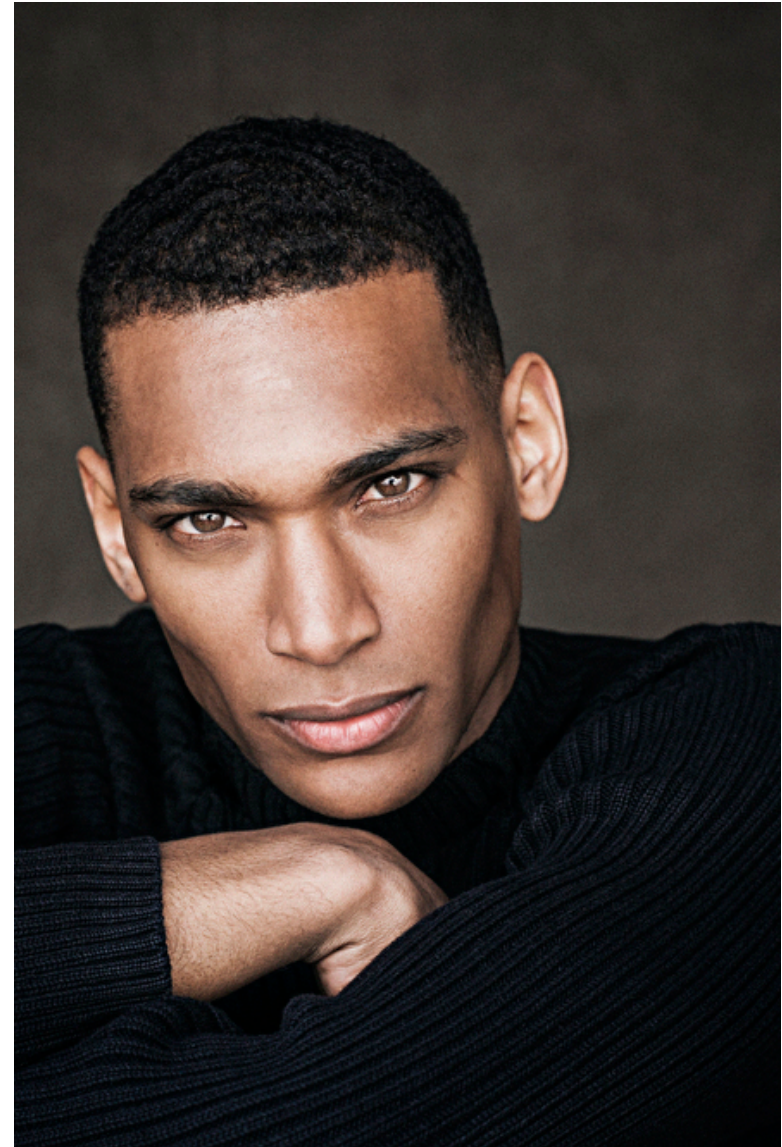

PATRICK NODANCHE

Height 188cm / 6' 2.0"

Chest 96cm / 38"

Waist 76cm / 30"

Hips 94cm / 37"

Shoes EU/US/UK 44 / 11 / 9.5

Eyes Hazel

Hair Brown

Suit size 48cm / 38"