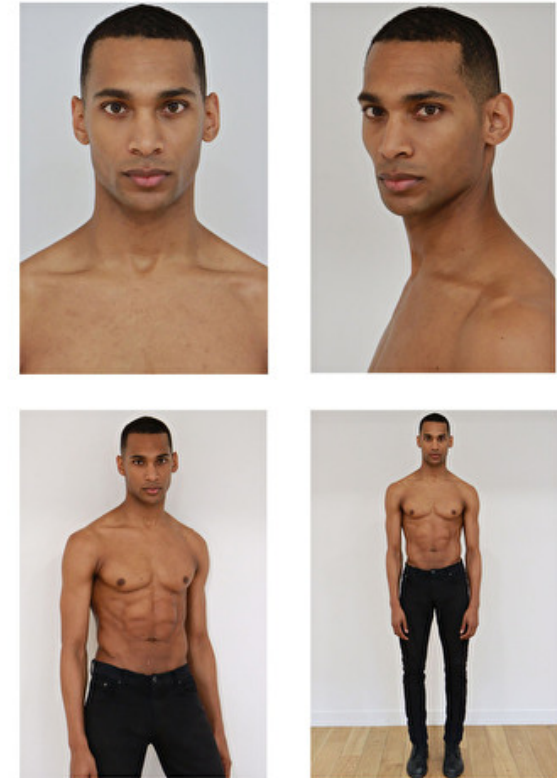

Select

MODEL MANAGEMENT

PATRICK NODANCHE

HEIGHT 188CM BUST 93CM WAIST 73CM HIPS 91CM EYES HAZEL HAIR BROWN

182 RUE DE RIVOLI, 75001, PARIS
TEL: + 33 (0) 1 40 20 15 15