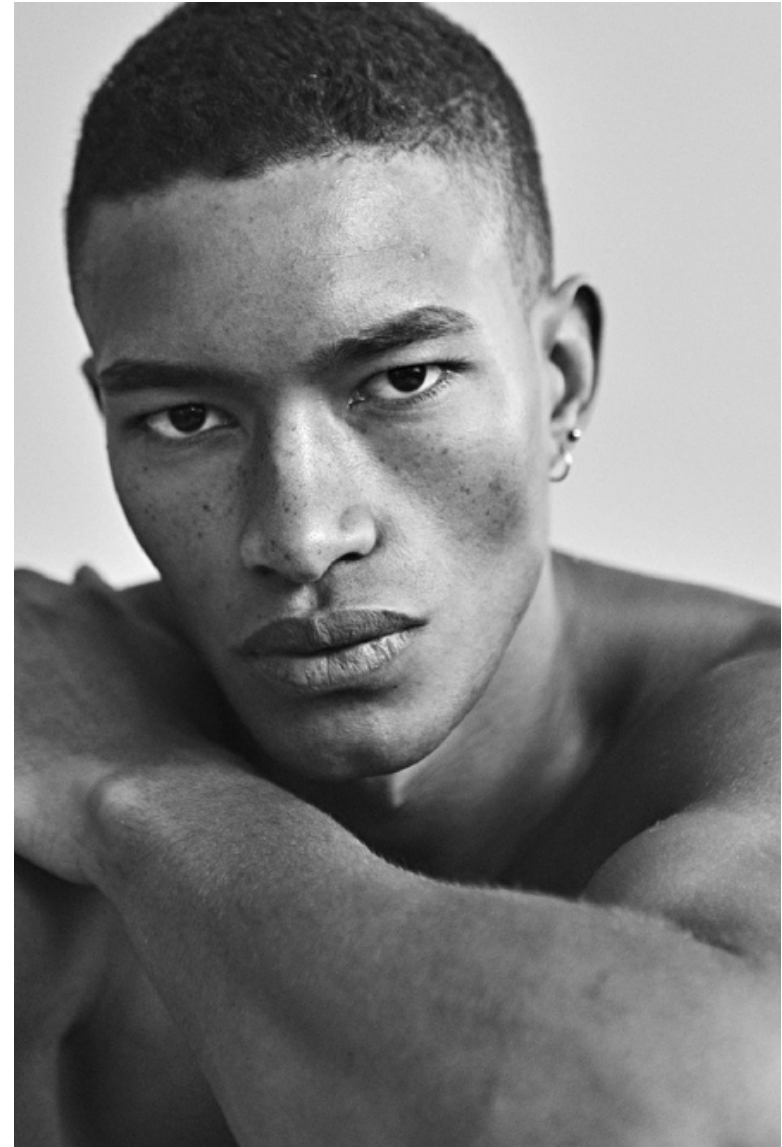

RAPHAEL BALZER

Height 189cm / 6' 2.5"

Chest 92cm / 36"

Waist 77cm / 30.5"

Hips 91cm / 36"

Shoes EU/US/UK 43 / 10.5 / 9

Eyes Hazel

Hair Brown

Suit size 48cm / 38"