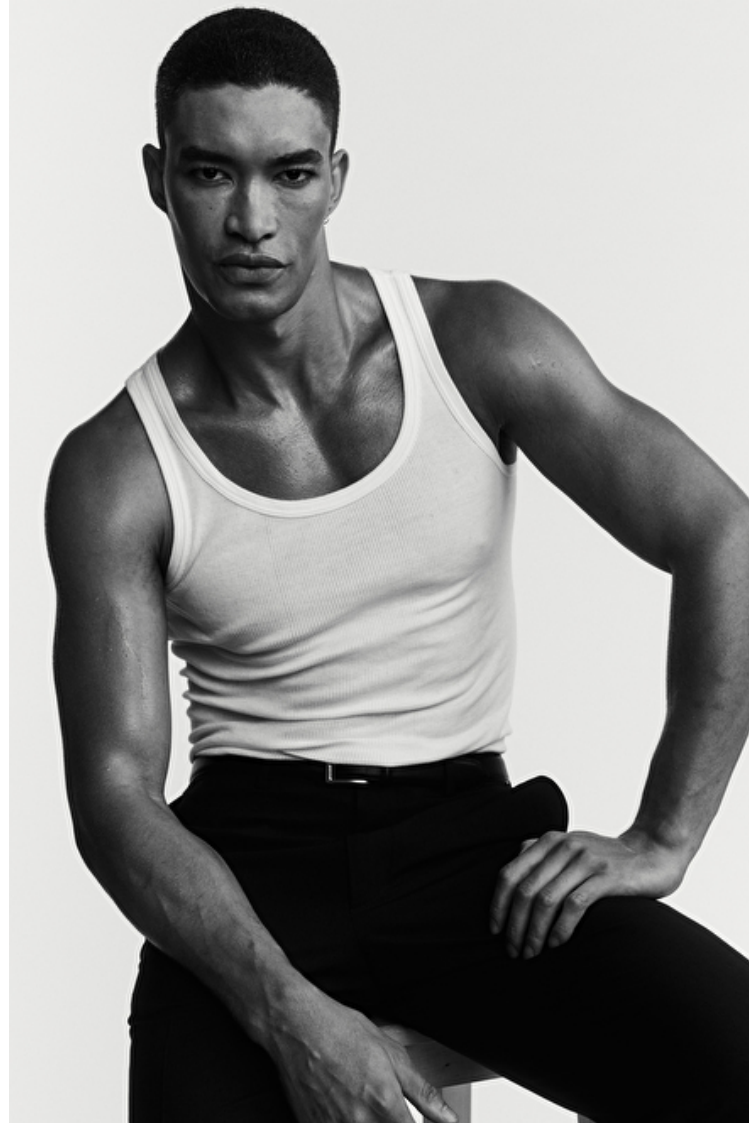

Height 189cm / 6' 2.5"

Chest 92cm / 36"

Waist 77cm / 30.5"

Hips 91cm / 36"

Shoes EU/US/UK 43 / 10.5 / 9

Eyes Hazel

Hair Brown

Suit size 48cm / 38"