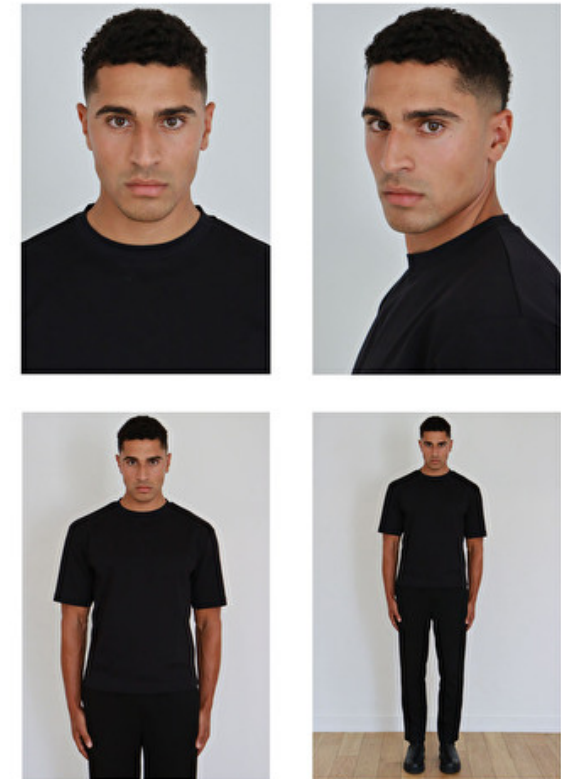

Eyes Brown

Hair Black

Inseam 90cm / 35.5"

Neck 39cm / 15.5"

Suit size 50cm / 40"

Select

MODEL MANAGEMENT

SABER DRIDI

HEIGHT 188CM BUST 99CM WAIST 75CM HIPS 92CM EYES BROWN HAIR BLACK

182 RUE DE RIVOLI, 75001, PARIS
TEL: + 33 (0) 1 40 20 15 15