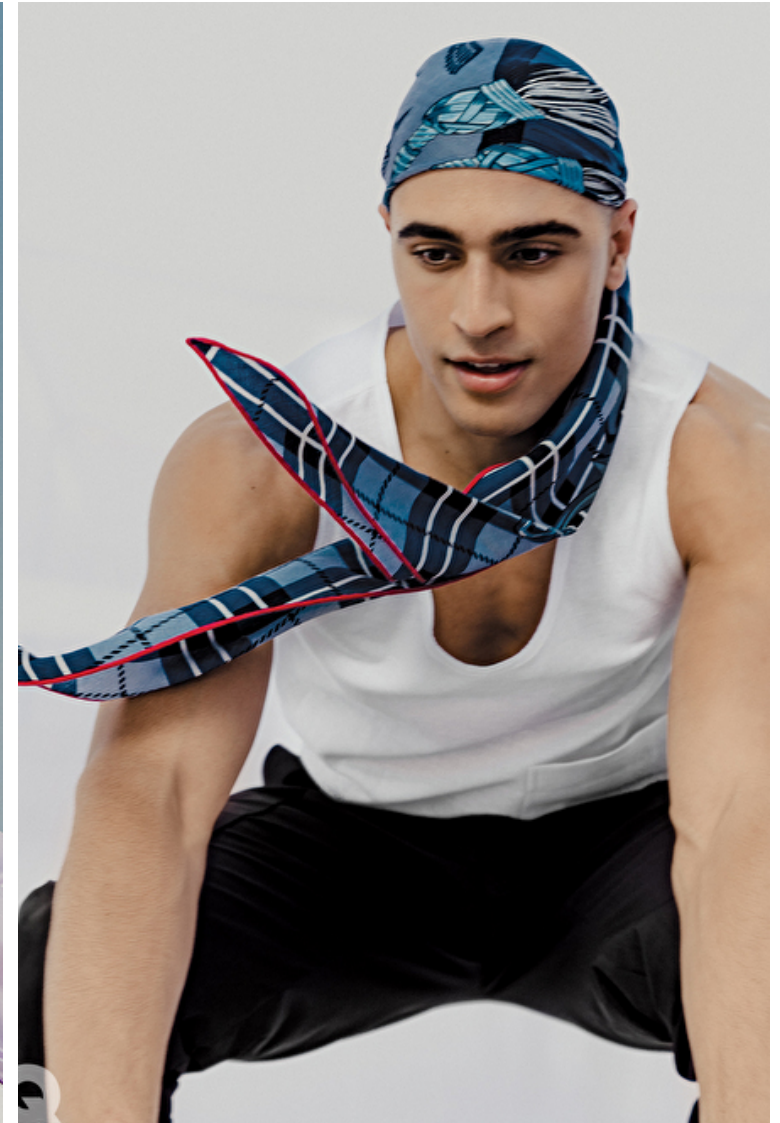

SABER DRIDI

Height 188cm / 6' 2.0"

Chest 99cm / 39"

Waist 75cm / 29.5"

Hips 92cm / 36"

Shoes EU/US/UK 46 / 12.5 / 11

Eyes Brown

Hair Black

Inseam 90cm / 35.5"

Neck 39cm / 15.5"

Suit size 50cm / 40"