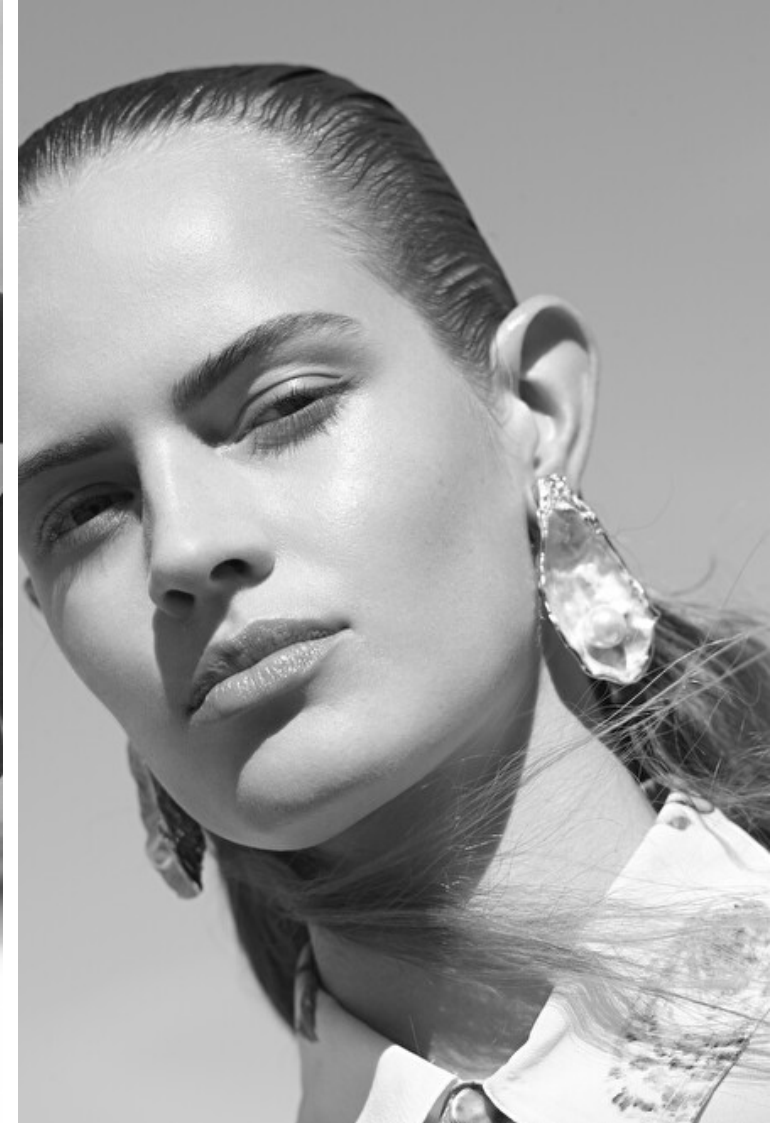

Select

MODEL MANAGEMENT

182 Rue de Rivoli, Paris, 75001, Ile-de-France, France

Phone: +33 (0) 1 40 20 15 15 Email: info.paris@selectmodel.com Website: <https://selectmodel.com/>

SOPHIA ROETZ

Height 179cm / 5' 10.5"

Bust 86cm / 34"

Cup A/B

Hips 95cm / 37.5"

Waist 70cm / 27.5"

Shoes EU/US/UK 40 / 9 / 7

Size EU/US 34 / 4

Hair Blond

Hair length 7

Eyes Blue