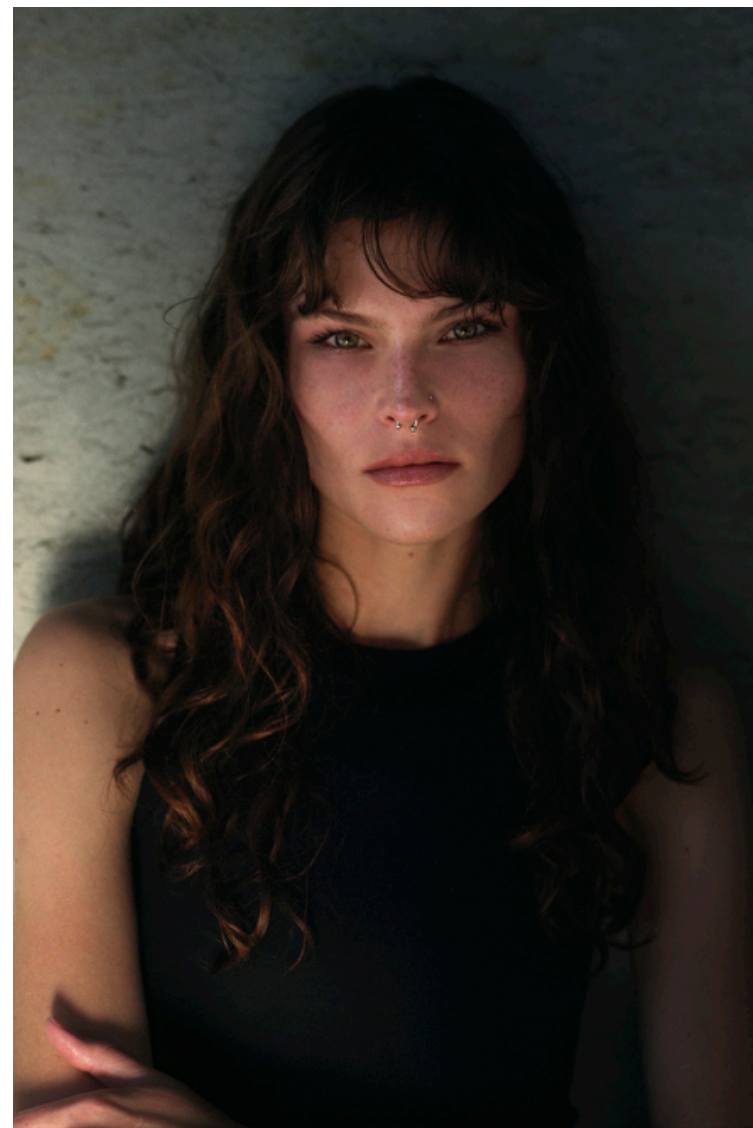

Select

MODEL MANAGEMENT

182 Rue de Rivoli, Paris, 75001, Ile-de-France, France

Phone: +33 (0) 1 40 20 15 15 Email: info.paris@selectmodel.com Website: <https://selectmodel.com/>

Tara Dobric

Height 175cm / 5' 9.0"

Bust 80cm / 31.5"

Waist 64cm / 25"

Hips 87cm / 34.5"

Shoes EU/US/UK 39 / 8 / 6

Eyes Green

Hair Light brown