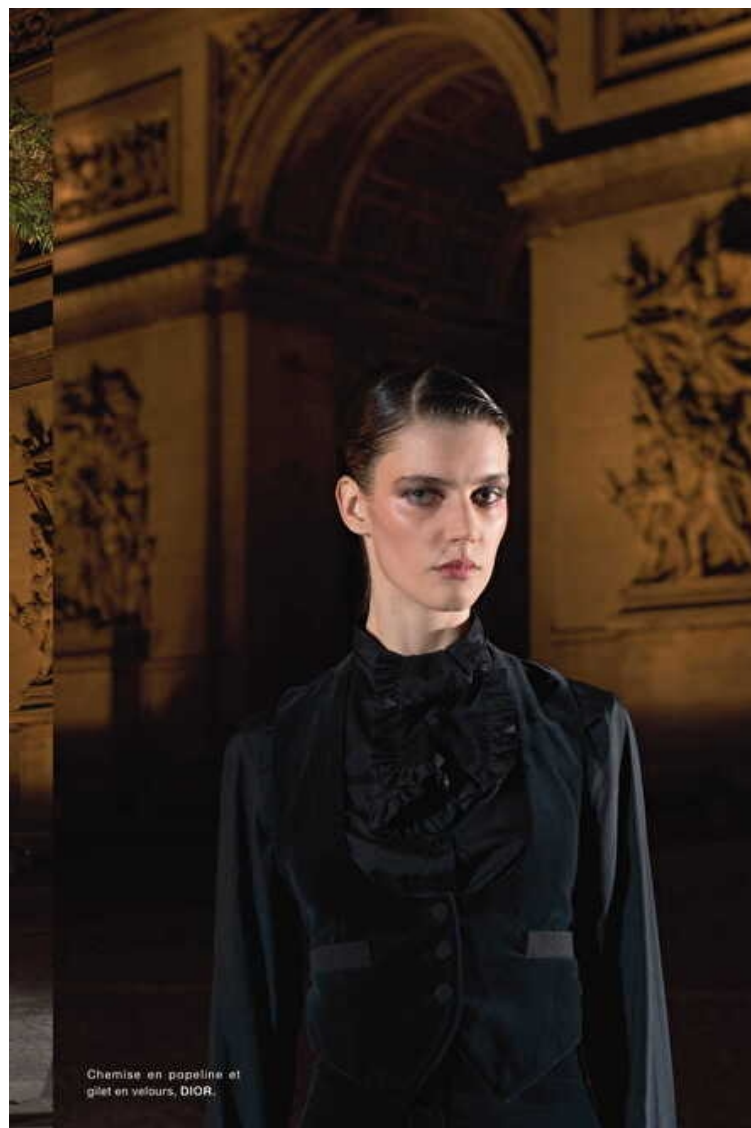

Zavi

Height 180cm / 5' 11.0"

Bust 74cm / 29"

Waist 61cm / 24"

Hips 89cm / 35"

Shoes EU/US/UK 40 / 9 / 7

Eyes Blue green

Hair Brown