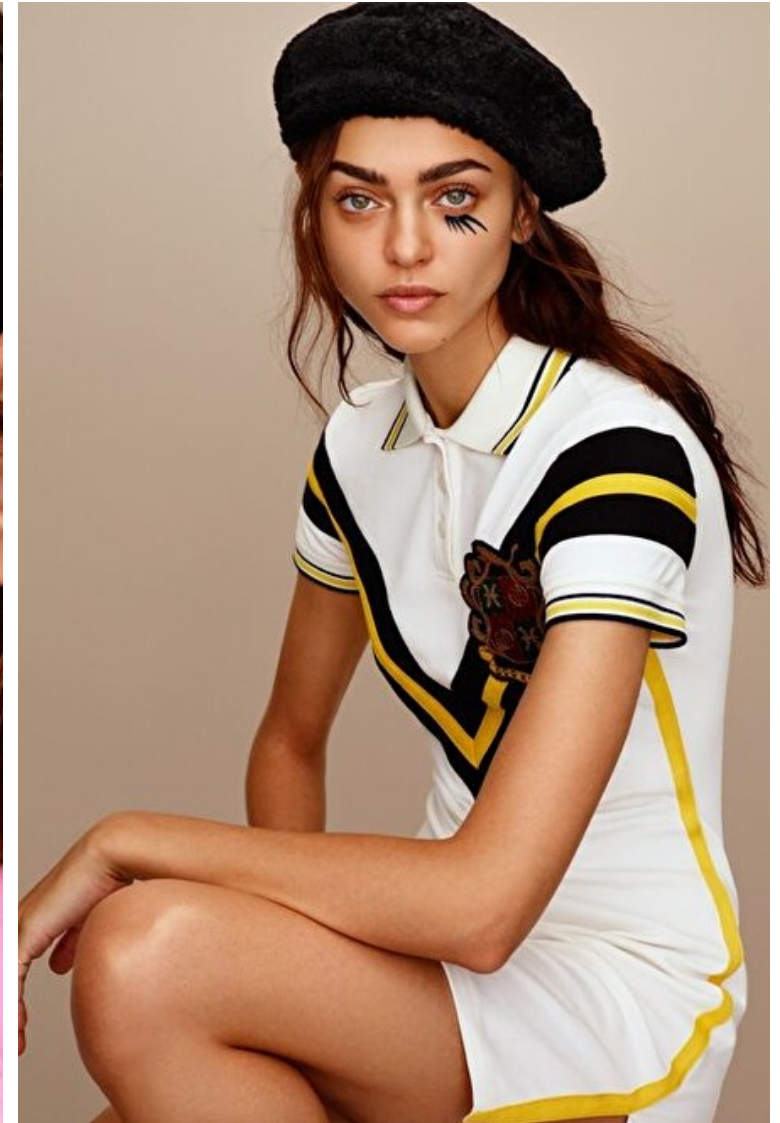

Select

MODEL MANAGEMENT

182 Rue de Rivoli, Paris, 75001, Ile-de-France, France

Phone: +33 (0) 1 40 20 15 15 Email: info.paris@selectmodel.com Website: <https://selectmodel.com/>

Zhenya Katava

Height 180cm / 5' 11.0"

Bust 78cm / 30.5"

Waist 60cm / 23.5"

Hips 87cm / 34.5"

Shoes EU/US/UK 40 / 9 / 7

Eyes Green

Hair Brown

Cup B