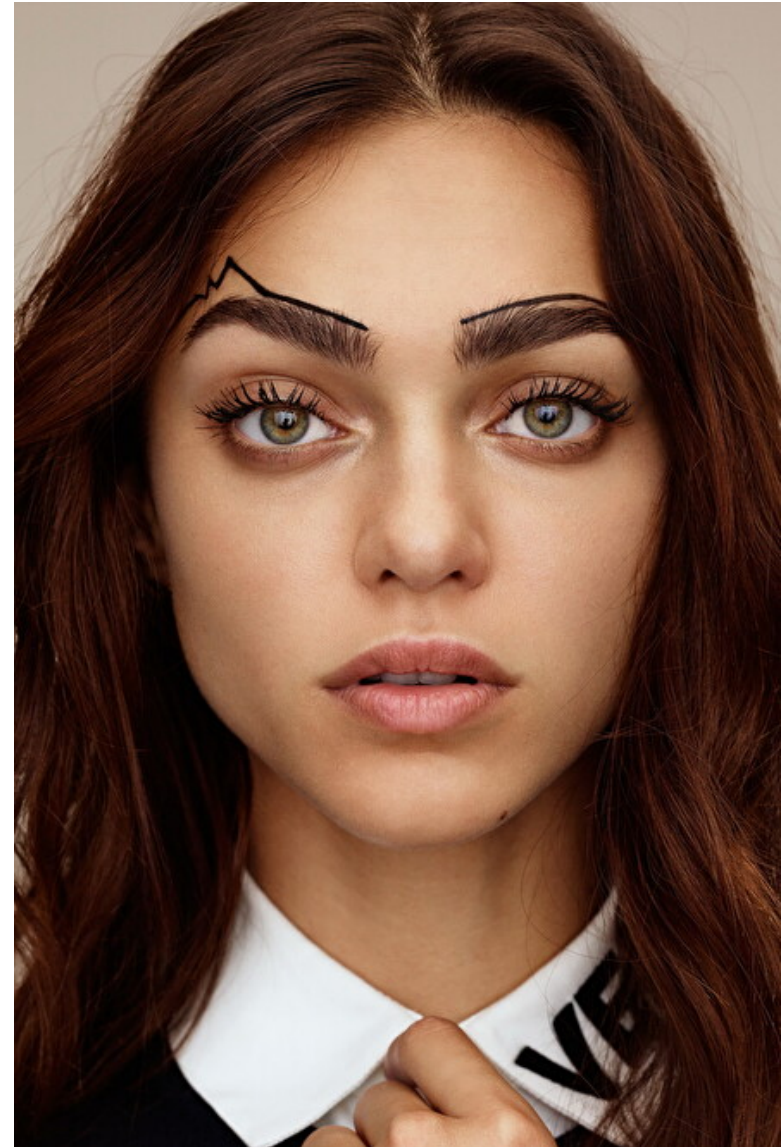

Zhenya Katava

Height 180cm / 5' 11.0"

Bust 78cm / 30.5"

Waist 60cm / 23.5"

Hips 87cm / 34.5"

Shoes EU/US/UK 40 / 9 / 7

Eyes Green

Hair Brown

Cup B