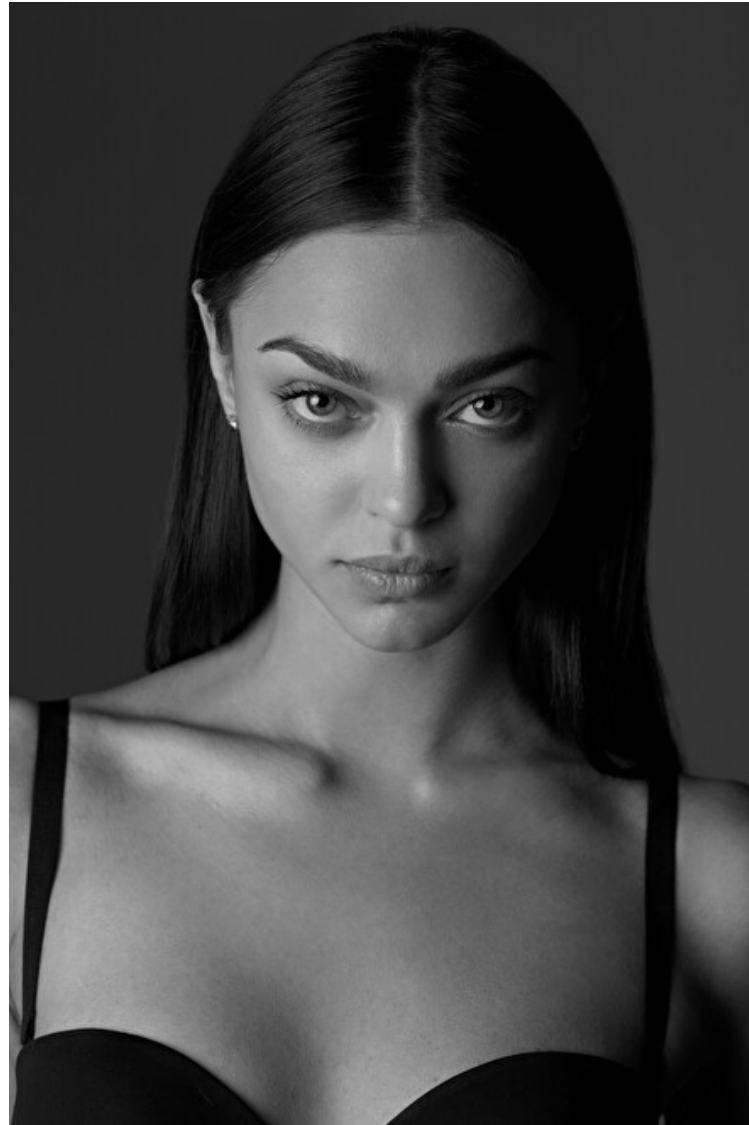

Select

MODEL MANAGEMENT

182 Rue de Rivoli, Paris, 75001, Ile-de-France, France

Phone: +33 (0) 1 40 20 15 15 Email: info.paris@selectmodel.com Website: <https://selectmodel.com/>

Zhenya Katava

Height 180cm / 5' 11.0"

Bust 78cm / 30.5"

Waist 60cm / 23.5"

Hips 87cm / 34.5"

Shoes EU/US/UK 40 / 9 / 7

Eyes Green

Hair Brown

Cup B