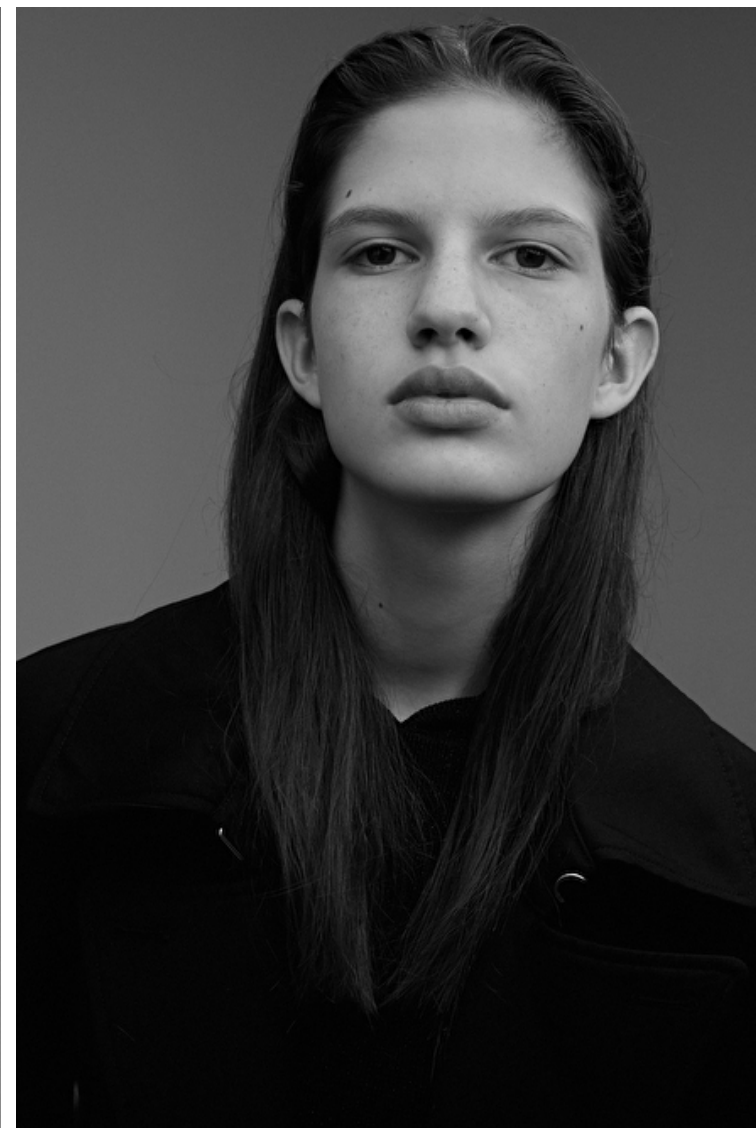

Select

MODEL MANAGEMENT

182 Rue de Rivoli, Paris, 75001, Ile-de-France, France

Phone: +33 (0) 1 40 20 15 15 Email: info.paris@selectmodel.com Website: <https://selectmodel.com/>

Zorka

Height 178cm / 5' 10.0"

Bust 77cm / 30.5"

Waist 58cm / 23"

Hips 88cm / 34.5"

Shoes EU/US/UK 39 / 8 / 6

Eyes Brown

Hair Brown