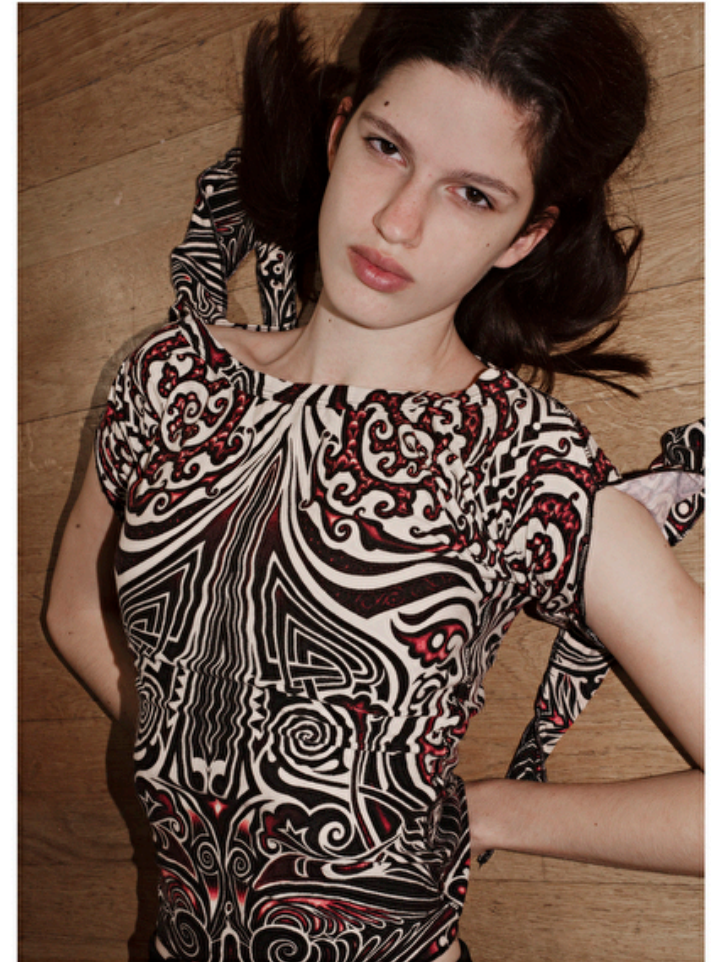

Select

MODEL MANAGEMENT

182 Rue de Rivoli, Paris, 75001, Ile-de-France, France

Phone: +33 (0) 1 40 20 15 15 Email: info.paris@selectmodel.com Website: <https://selectmodel.com/>

Zorka

Height 178cm / 5' 10.0"

Bust 77cm / 30.5"

Waist 58cm / 23"

Hips 88cm / 34.5"

Shoes EU/US/UK 39 / 8 / 6

Eyes Brown

Hair Brown