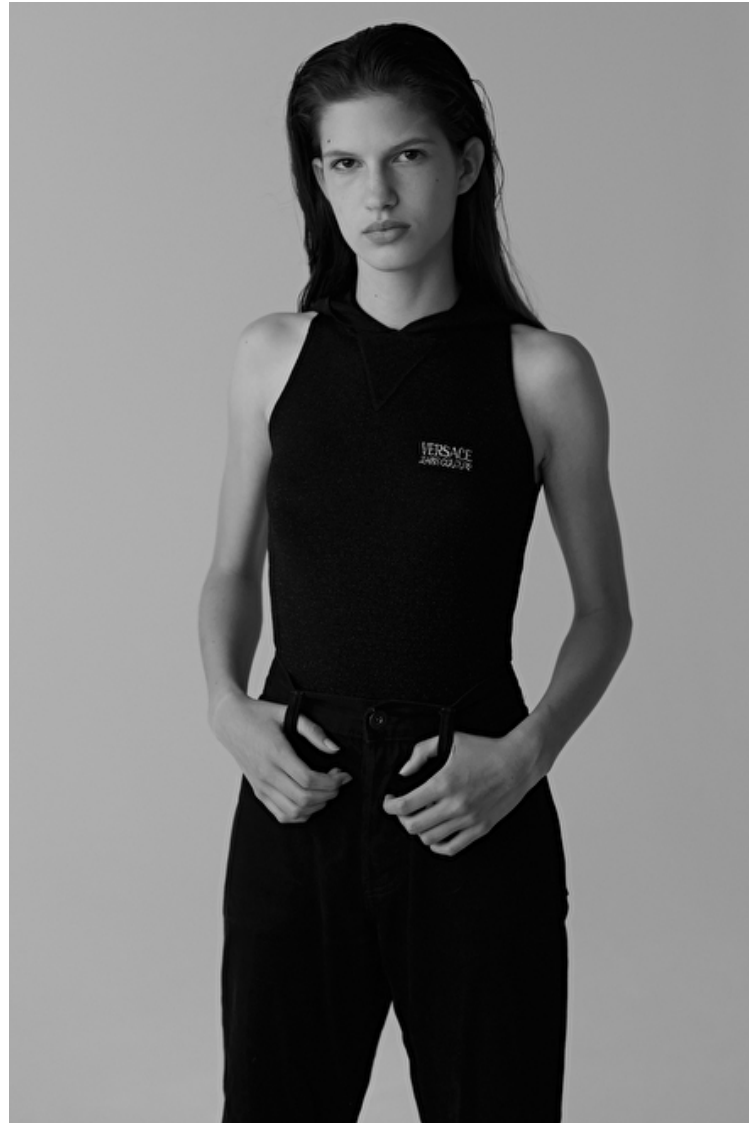

Zorka

Height 178cm / 5' 10.0"

Bust 77cm / 30.5"

Waist 58cm / 23"

Hips 88cm / 34.5"

Shoes EU/US/UK 39 / 8 / 6

Eyes Brown

Hair Brown