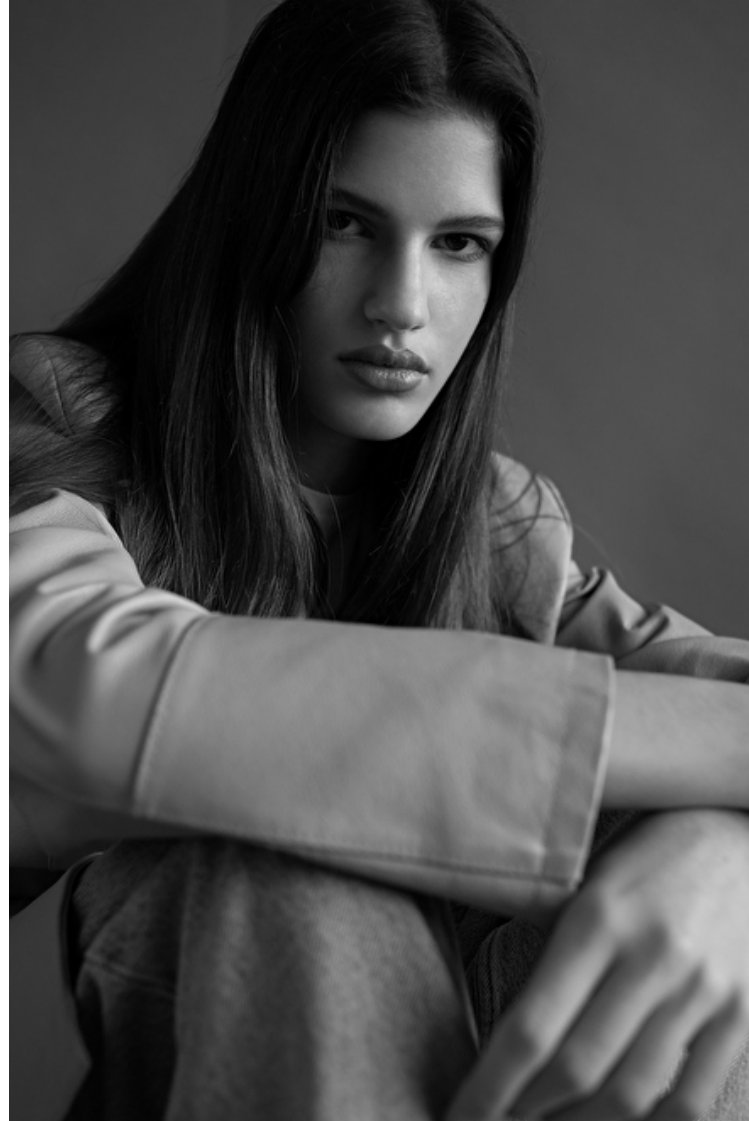

Select

MODEL MANAGEMENT

182 Rue de Rivoli, Paris, 75001, Ile-de-France, France

Phone: +33 (0) 1 40 20 15 15 Email: info.paris@selectmodel.com Website: <https://selectmodel.com/>

Zorka

Height 178cm / 5' 10.0"

Bust 77cm / 30.5"

Waist 58cm / 23"

Hips 88cm / 34.5"

Shoes EU/US/UK 39 / 8 / 6

Eyes Brown

Hair Brown