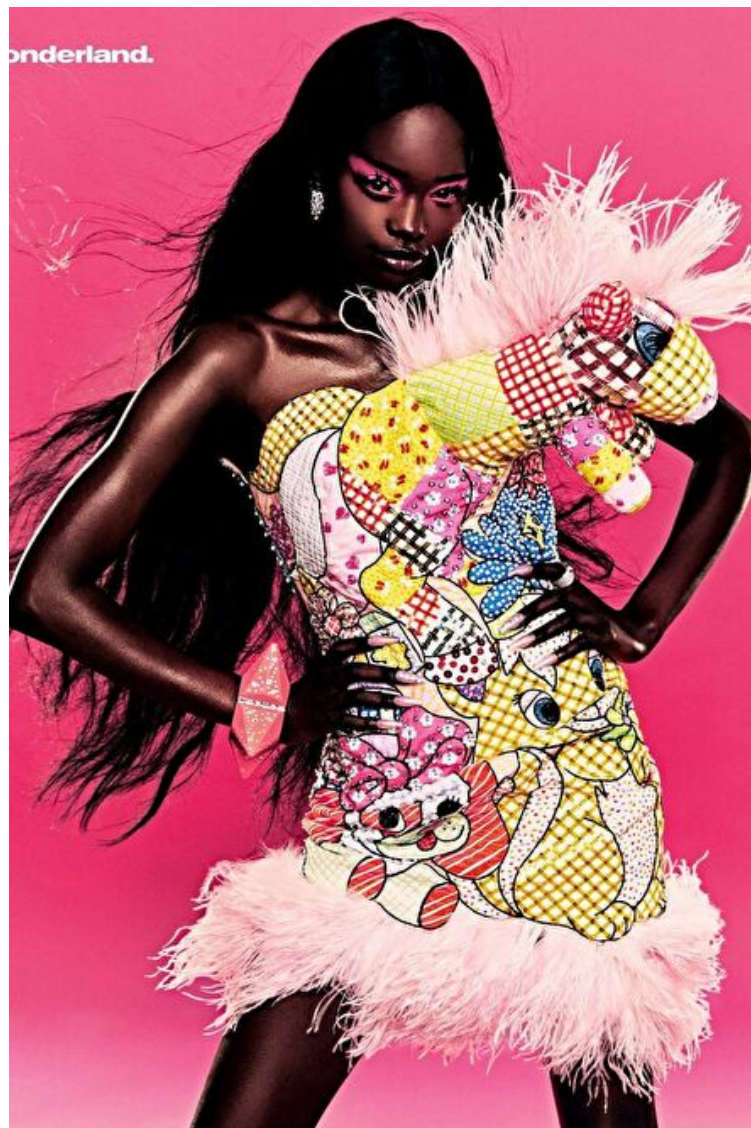

Bust 75cm / 29.5"

Waist 56cm / 22"

Hips 86cm / 34"

Shoes EU/US/UK 39 / 8 / 6

Eyes Black

Hair Black

Select

MODEL MANAGEMENT