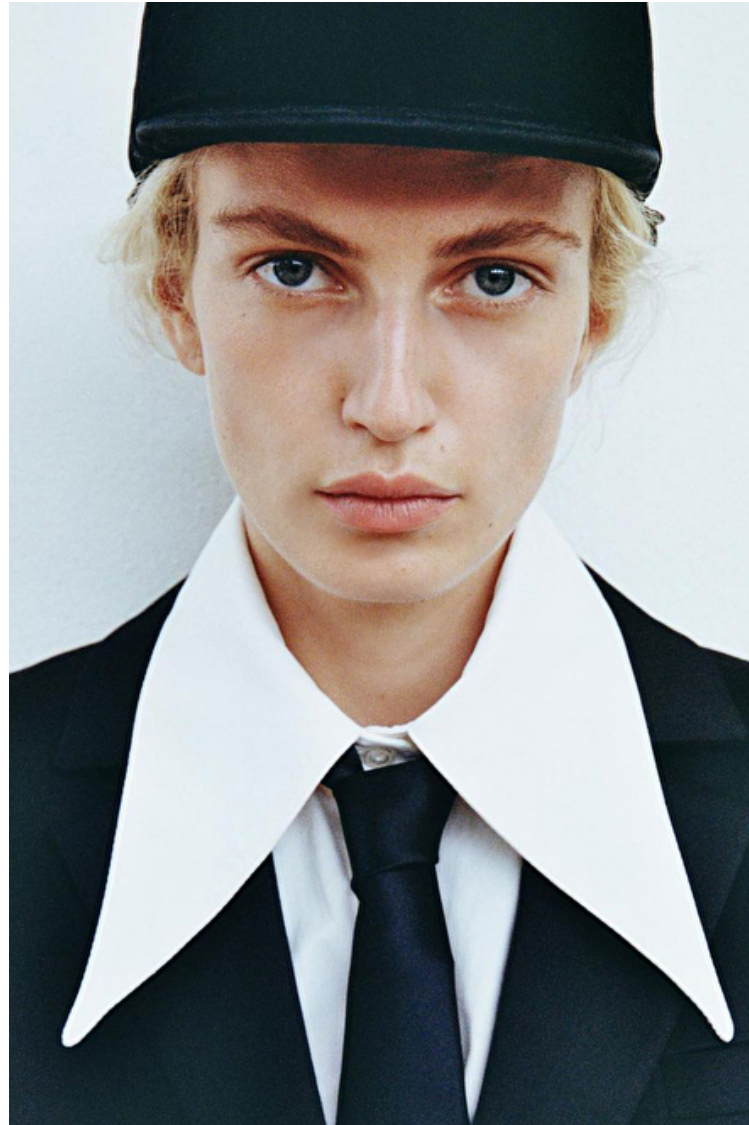

Select

MODEL MANAGEMENT

Grev Turegatan 18, Stockholm, 00000, Sweden, Sweden

Phone: 08-545 866 66 Email: info.stockholm@selectmodel.com Website: <https://www.selectmodel.com/>

Aliz Menyhert

Height 178cm / 5' 10.0"

Bust 82cm / 32.5"

Waist 65cm / 25.5"

Hips 88cm / 34.5"

Shoes EU/US/UK 40 / 9 / 7

Eyes Blue

Hair Blond

Location Europe