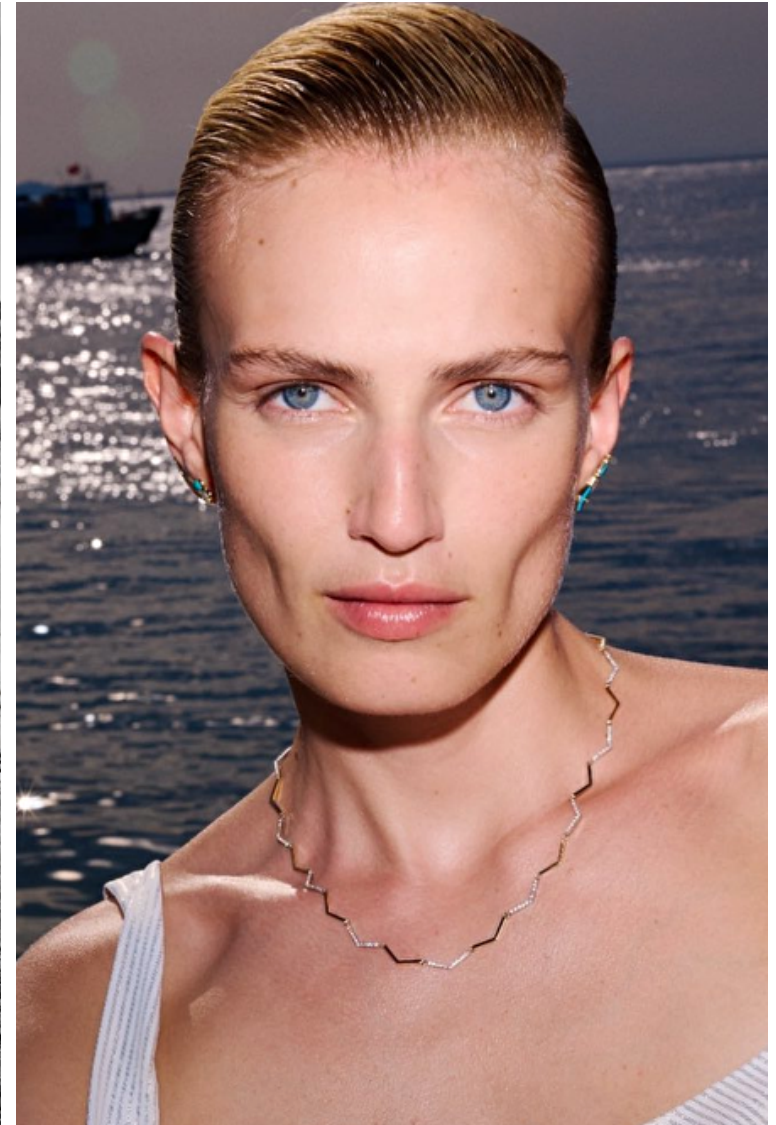

Select

MODEL MANAGEMENT

Grev Turegatan 18, Stockholm, 00000, Sweden, Sweden

Phone: 08-545 866 66 Email: info.stockholm@selectmodel.com Website: <https://www.selectmodel.com/>

Aliz Menyhert

Height 178cm / 5' 10.0"

Bust 82cm / 32.5"

Waist 65cm / 25.5"

Hips 88cm / 34.5"

Shoes EU/US/UK 40 / 9 / 7

Eyes Blue

Hair Blond

Location Europe