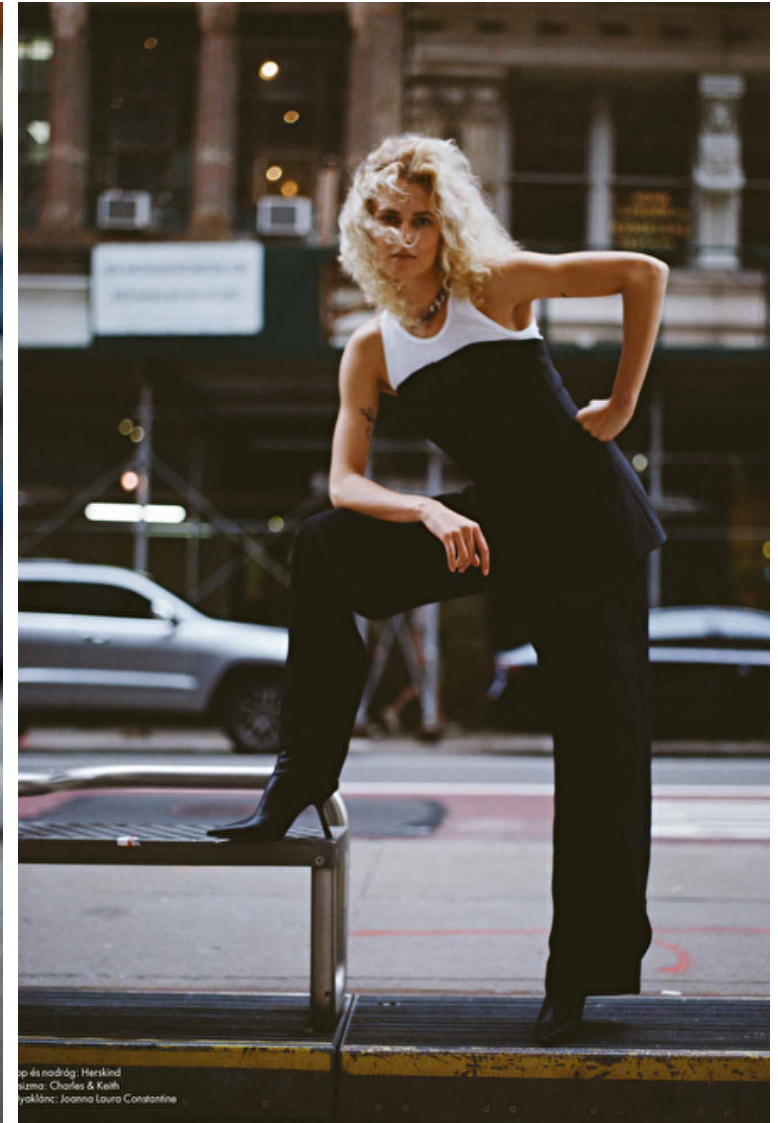

Select

MODEL MANAGEMENT

Grev Turegatan 18, Stockholm, 00000, Sweden, Sweden

Phone: 08-545 866 66 Email: info.stockholm@selectmodel.com Website: <https://www.selectmodel.com/>

Aliz Menyhert

Height 178cm / 5' 10.0"

Bust 82cm / 32.5"

Waist 65cm / 25.5"

Hips 88cm / 34.5"

Shoes EU/US/UK 40 / 9 / 7

Eyes Blue

Hair Blond

Location Europe