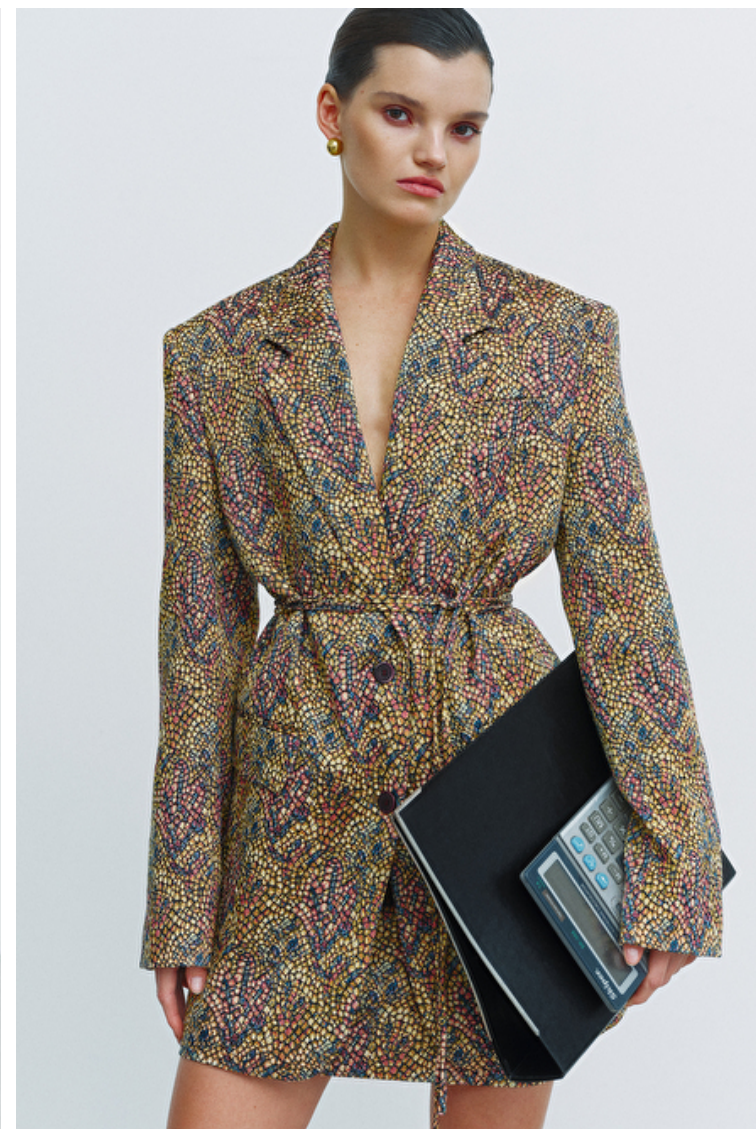

Ana Salenko

Height 175cm / 5' 9.0"

Bust 81cm / 32"

Waist 60cm / 23.5"

Hips 89cm / 35"

Shoes EU/US/UK 39 / 8 / 6

Eyes Hazel

Hair Brown