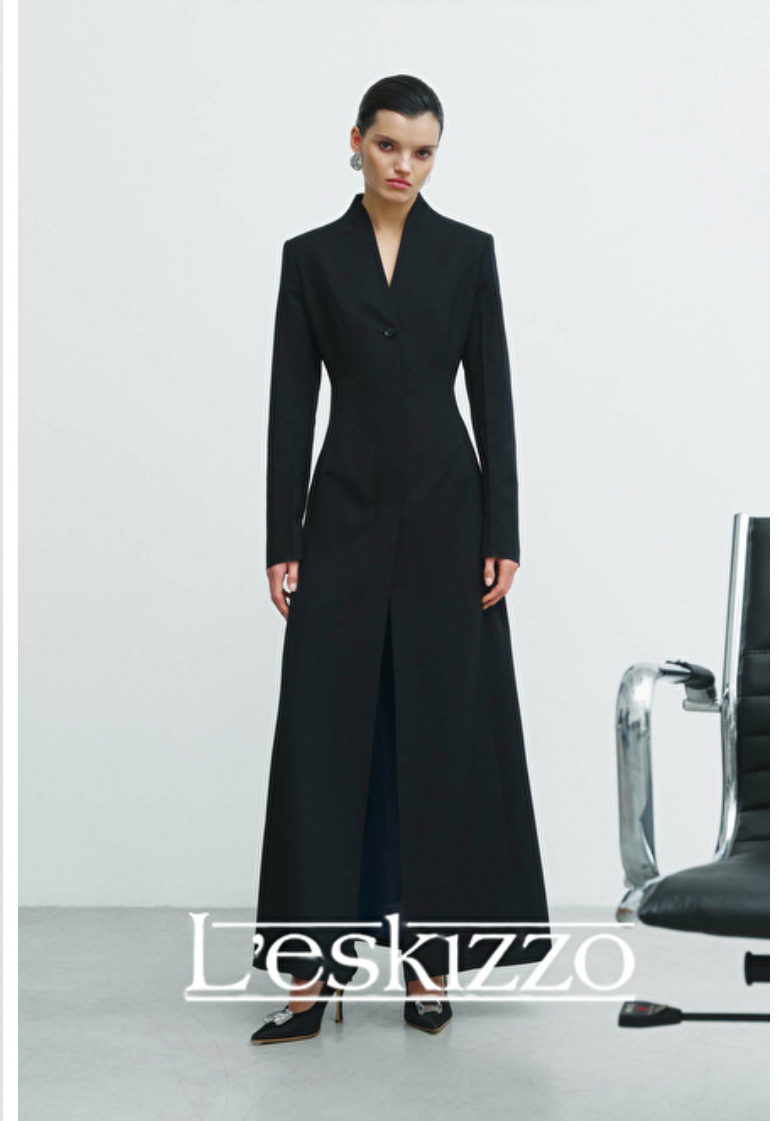

Bust 81cm / 32"

Waist 60cm / 23.5"

Hips 89cm / 35"

Shoes EU/US/UK 39 / 8 / 6

Eyes Hazel

Hair Brown

Select

MODEL MANAGEMENT