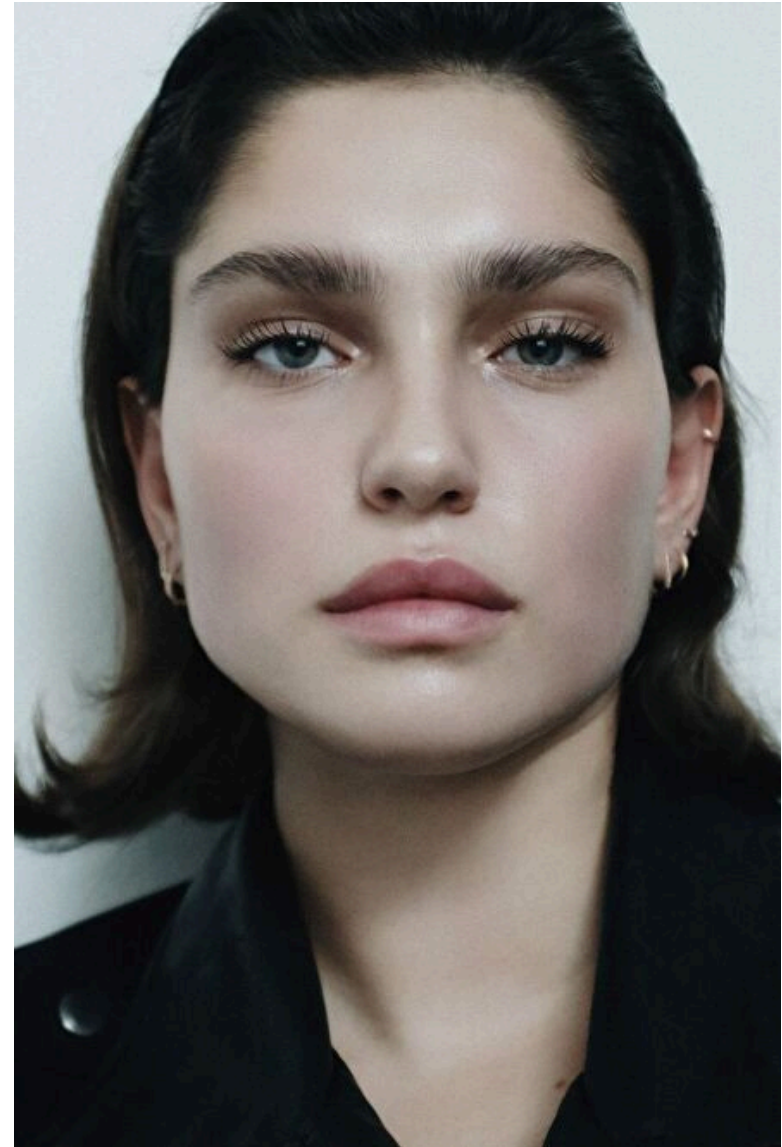

Anna Borodastova

Height 175cm / 5' 9.0"

Bust 92cm / 36"

Waist 72cm / 28.5"

Hips 103cm / 40.5"

Shoes EU/US/UK 41 / 9.5 / 8

Eyes Green grey

Hair Brown

Bust 92cm / 36"

Waist 72cm / 28.5"

Hips 103cm / 40.5"

Shoes EU/US/UK 41 / 9.5 / 8

Eyes Green grey

Hair Brown

Anna Borodastova

Height 175cm / 5' 9.0"