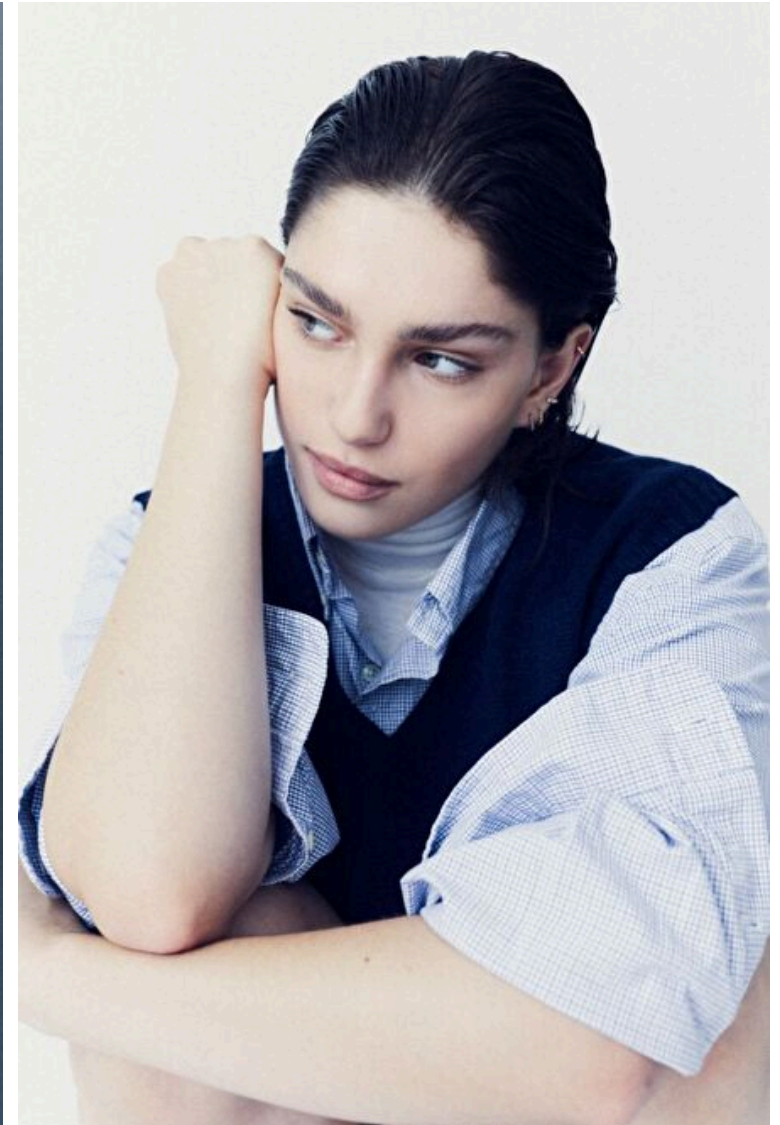

Anna Borodastova

Height 175cm / 5' 9.0"

Bust 92cm / 36"

Waist 72cm / 28.5"

Hips 103cm / 40.5"

Shoes EU/US/UK 41 / 9.5 / 8

Eyes Green grey

Hair Brown