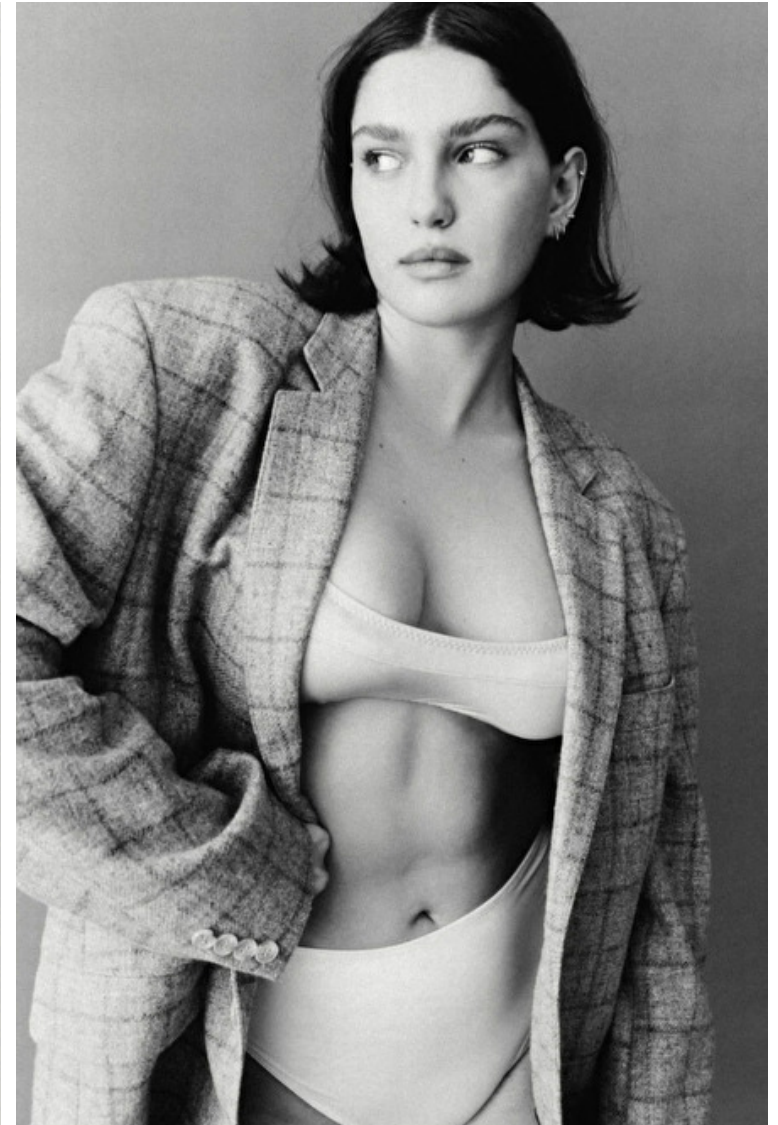

Select

MODEL MANAGEMENT

Grev Turegatan 18, Stockholm, 00000, Sweden, Sweden

Phone: 08-545 866 66 Email: info.stockholm@selectmodel.com Website: <https://www.selectmodel.com/>

Anna Borodastova

Height 175cm / 5' 9.0"

Bust 92cm / 36"

Waist 72cm / 28.5"

Hips 103cm / 40.5"

Shoes EU/US/UK 41 / 9.5 / 8

Eyes Green grey

Hair Brown