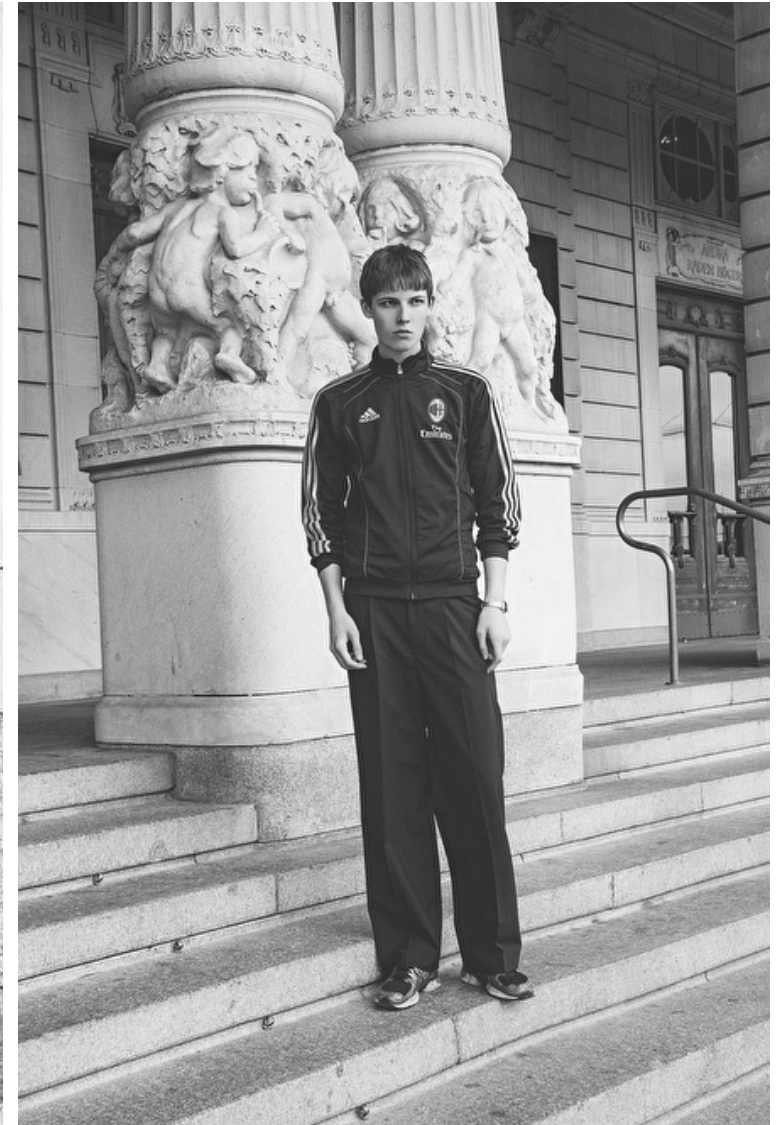

Chest 92cm / 36"

Waist 77cm / 30.5"

Hips 94cm / 37"

Shoes EU/US/UK 45 / 12 / 10.5

Eyes Green brown

Hair Brown

Select

MODEL MANAGEMENT