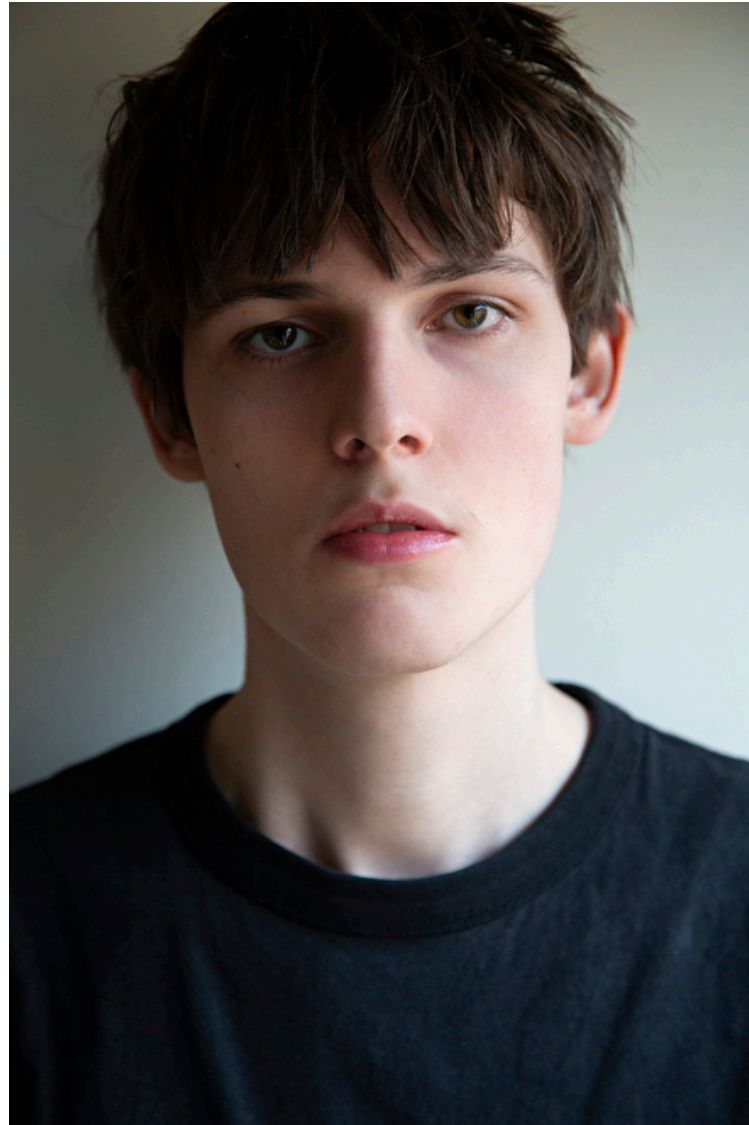

Chest 92cm / 36"

Waist 77cm / 30.5"

Hips 94cm / 37"

Shoes EU/US/UK 45 / 12 / 10.5

Eyes Green brown

Hair Brown

Arvid L

Height 192cm / 6' 3.5"