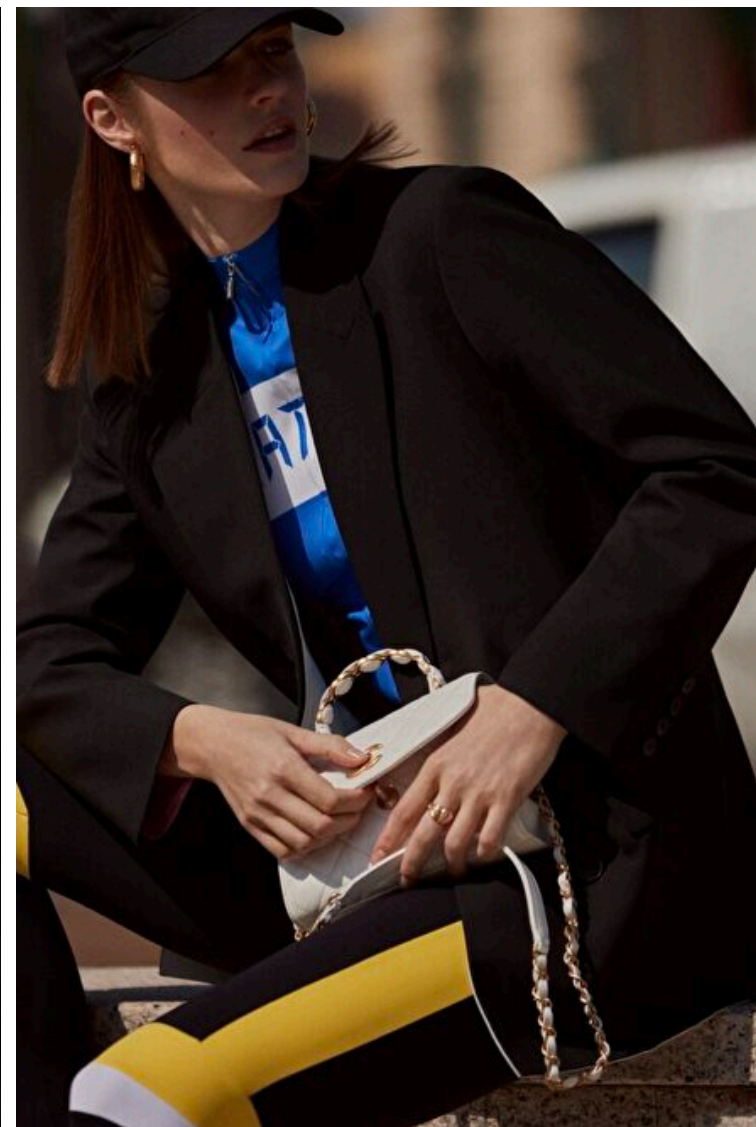

Select

MODEL MANAGEMENT

Grev Turegatan 18, Stockholm, 00000, Sweden, Sweden

Phone: 08-545 866 66 Email: info.stockholm@selectmodel.com Website: <https://www.selectmodel.com/>

Asia Piwka

Height 180cm / 5' 11.0"

Bust 86cm / 34"

Waist 63cm / 25"

Hips 90cm / 35.5"

Shoes EU/US/UK 40 / 9 / 7

Eyes Green

Hair Dark blond