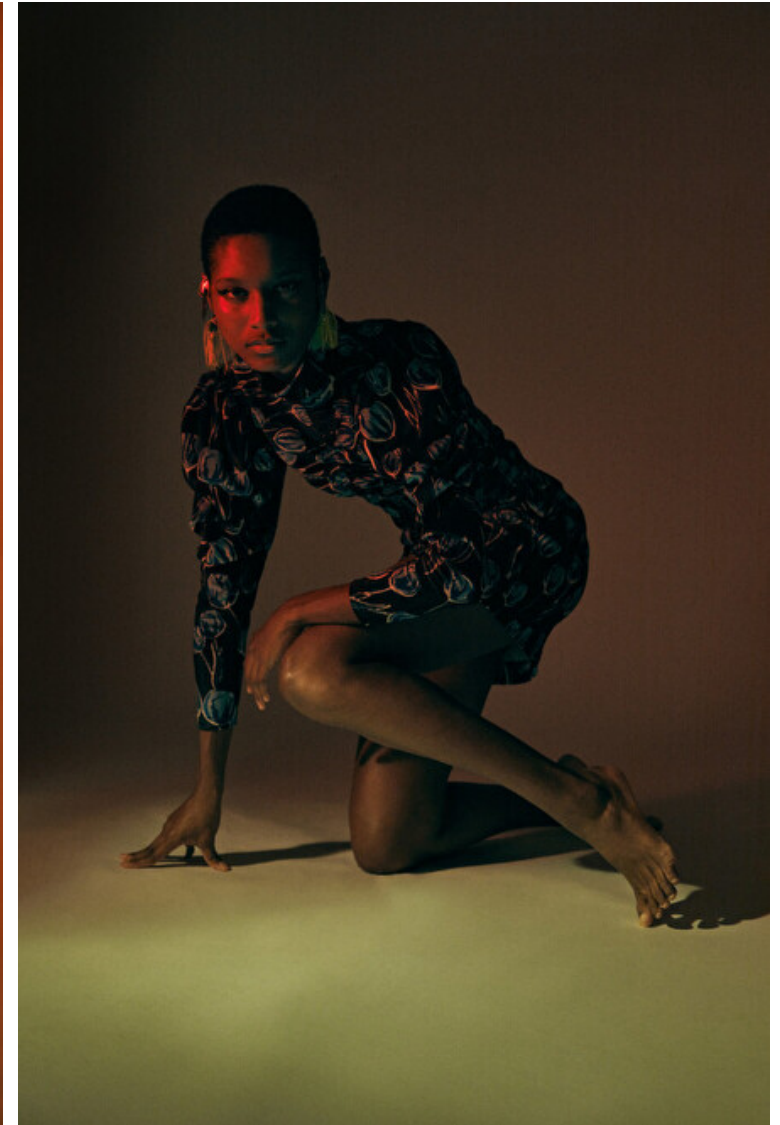

Bust 77cm / 30.5"

Waist 62cm / 24.5"

Hips 90cm / 35.5"

Shoes EU/US/UK 40 / 9 / 7

Hair Black

Eyes Brown

Aurelie Giraud

Height 177cm / 5' 9.5"