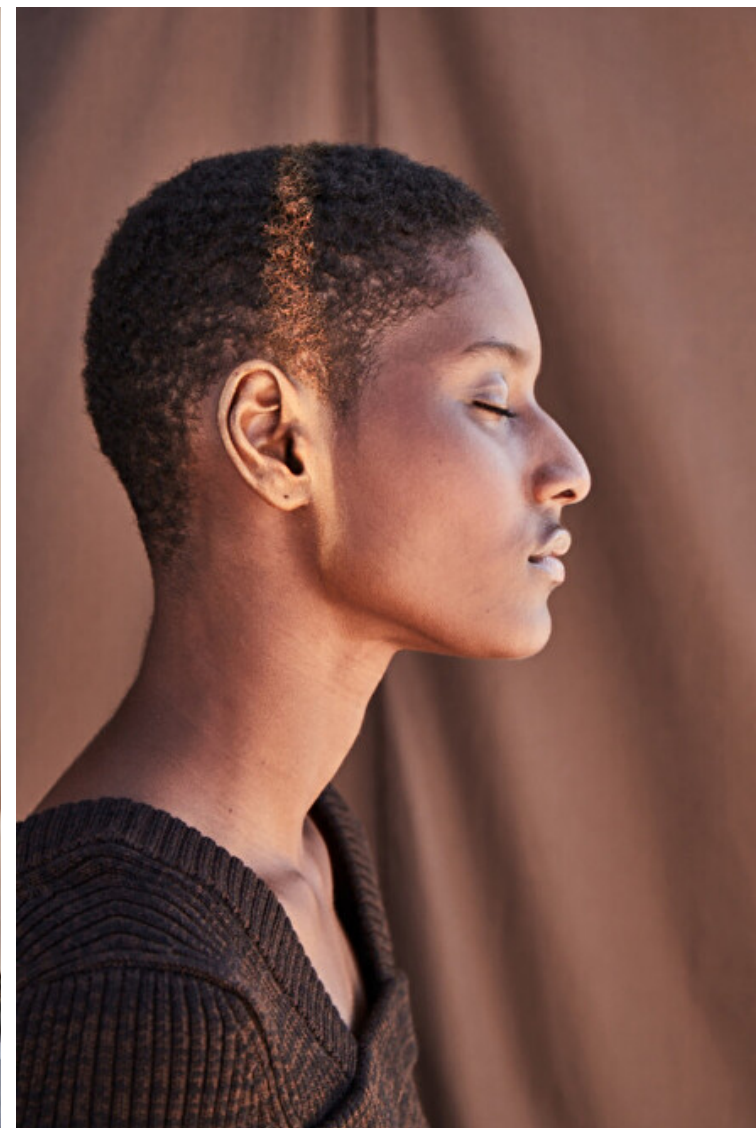

Bust 77cm / 30.5"

Waist 62cm / 24.5"

Hips 90cm / 35.5"

Shoes EU/US/UK 40 / 9 / 7

Hair Black

Eyes Brown

Aurelie Giraud

Height 177cm / 5' 9.5"