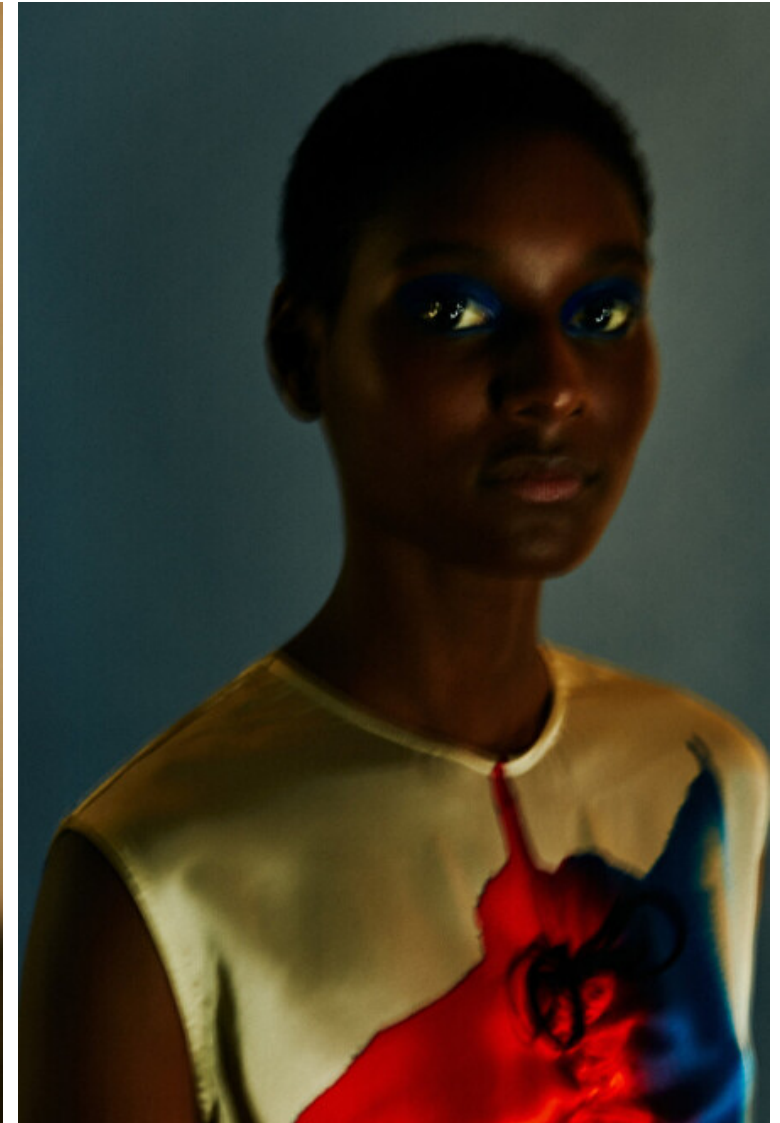

Bust 77cm / 30.5"

Waist 62cm / 24.5"

Hips 90cm / 35.5"

Shoes EU/US/UK 40 / 9 / 7

Hair Black

Eyes Brown

Select

MODEL MANAGEMENT