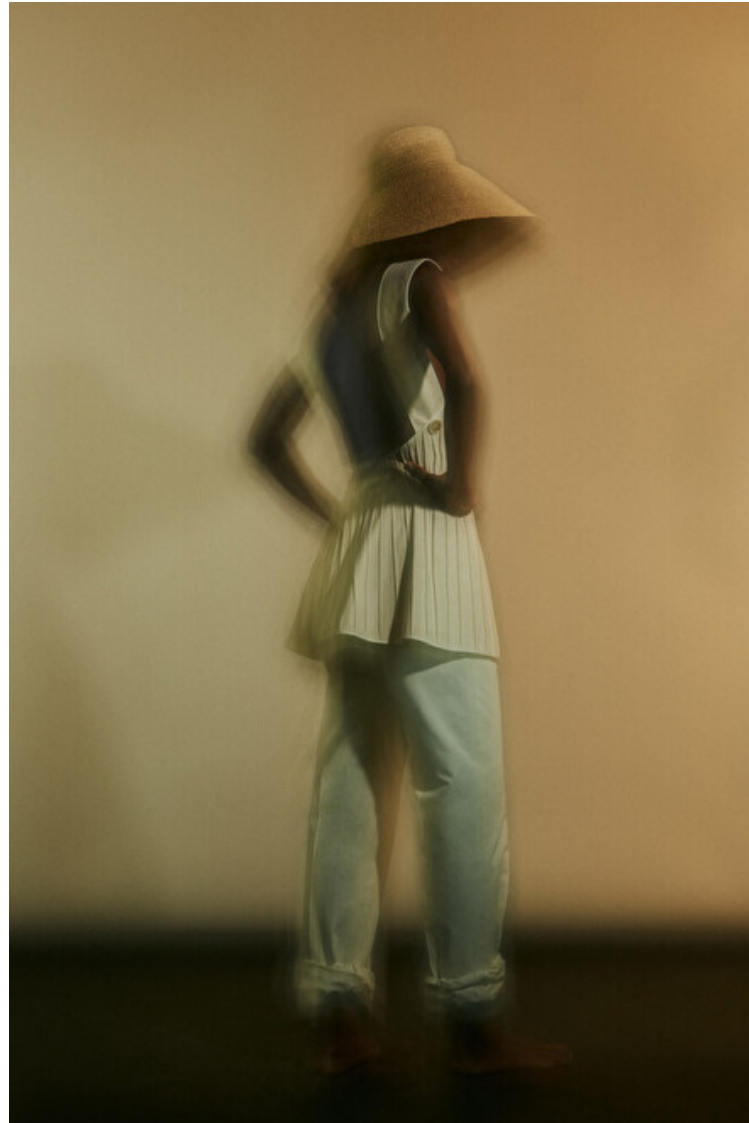

Bust 77cm / 30.5"

Waist 62cm / 24.5"

Hips 90cm / 35.5"

Shoes EU/US/UK 40 / 9 / 7

Hair Black

Eyes Brown

Select

MODEL MANAGEMENT