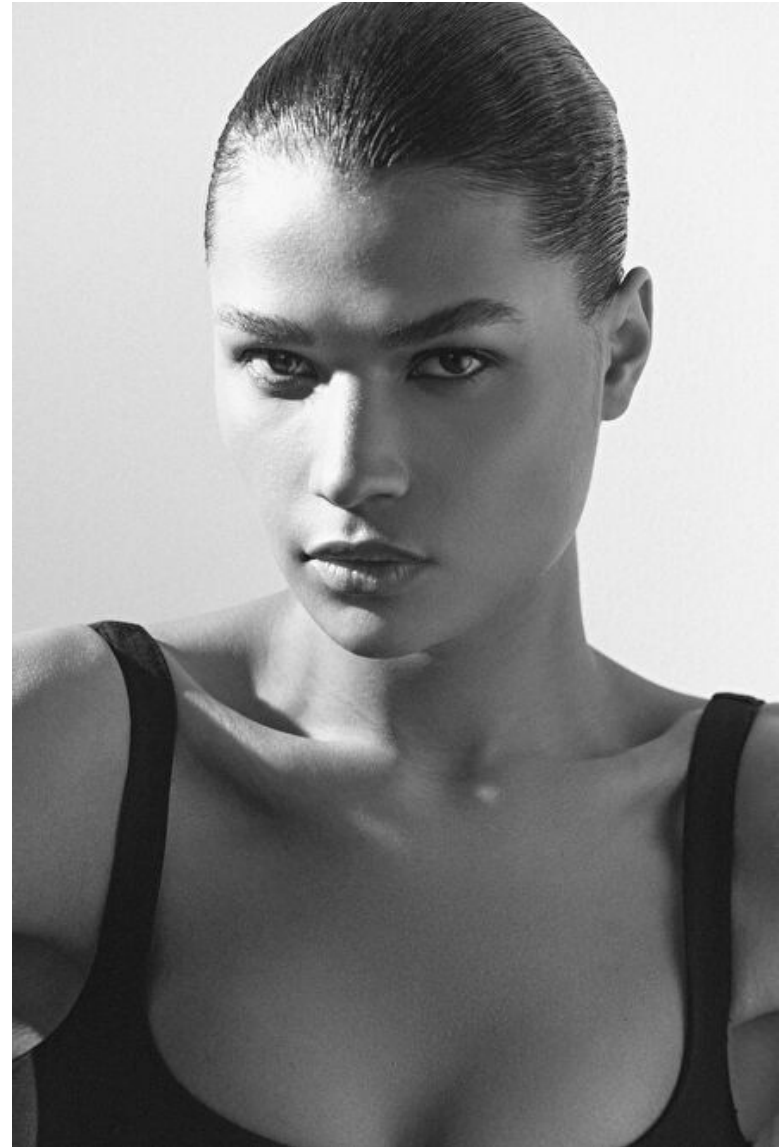

Cindy M

Height 176cm / 5' 9.5"

Bust 86cm / 34"

Waist 63cm / 25"

Hips 91cm / 36"

Shoes EU/US/UK 39.5 / 8.5 / 6

Eyes Brown

Hair Brown