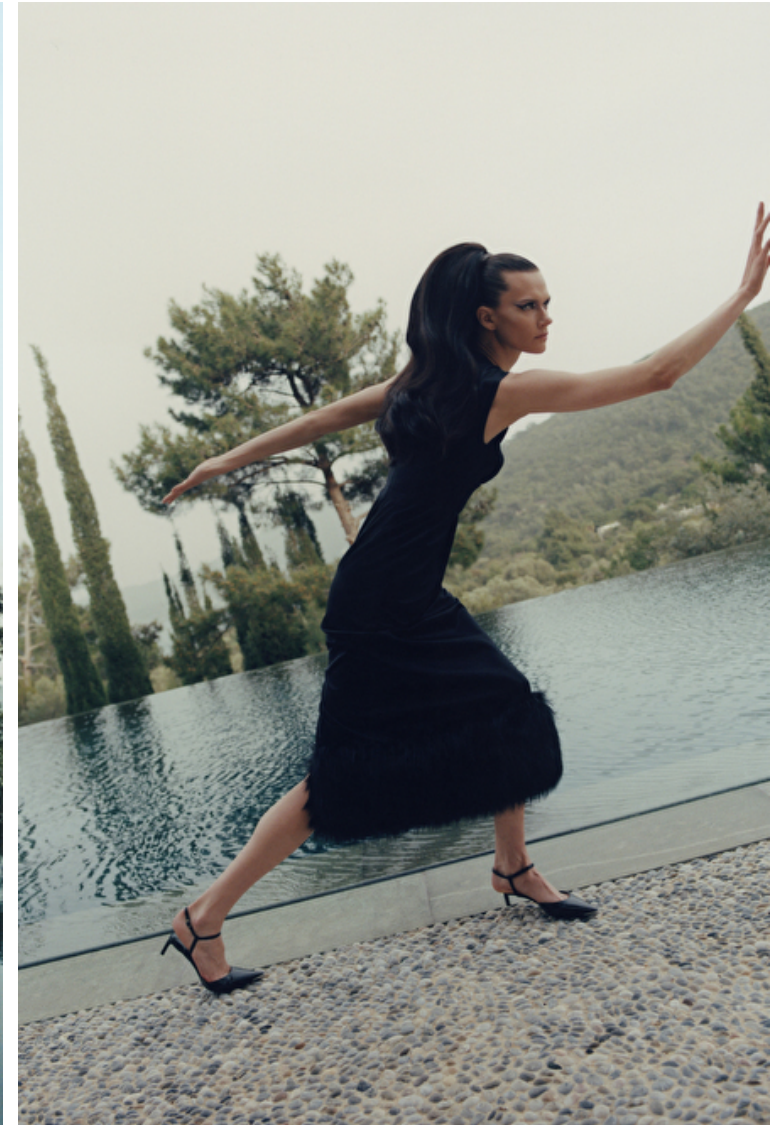

Select

MODEL MANAGEMENT

Grev Turegatan 18, Stockholm, 00000, Sweden, Sweden

Phone: 08-545 866 66 Email: info.stockholm@selectmodel.com Website: <https://www.selectmodel.com/>

Daniela Kocianova

Height 179cm / 5' 10.5"

Size EU/US 36 / 6

Bust 83cm / 32.5"

Waist 61cm / 24"

Hips 90cm / 35.5"

Shoes EU/US/UK 41 / 9.5 / 8

Eyes Green brown

Hair Brown

Location Europe