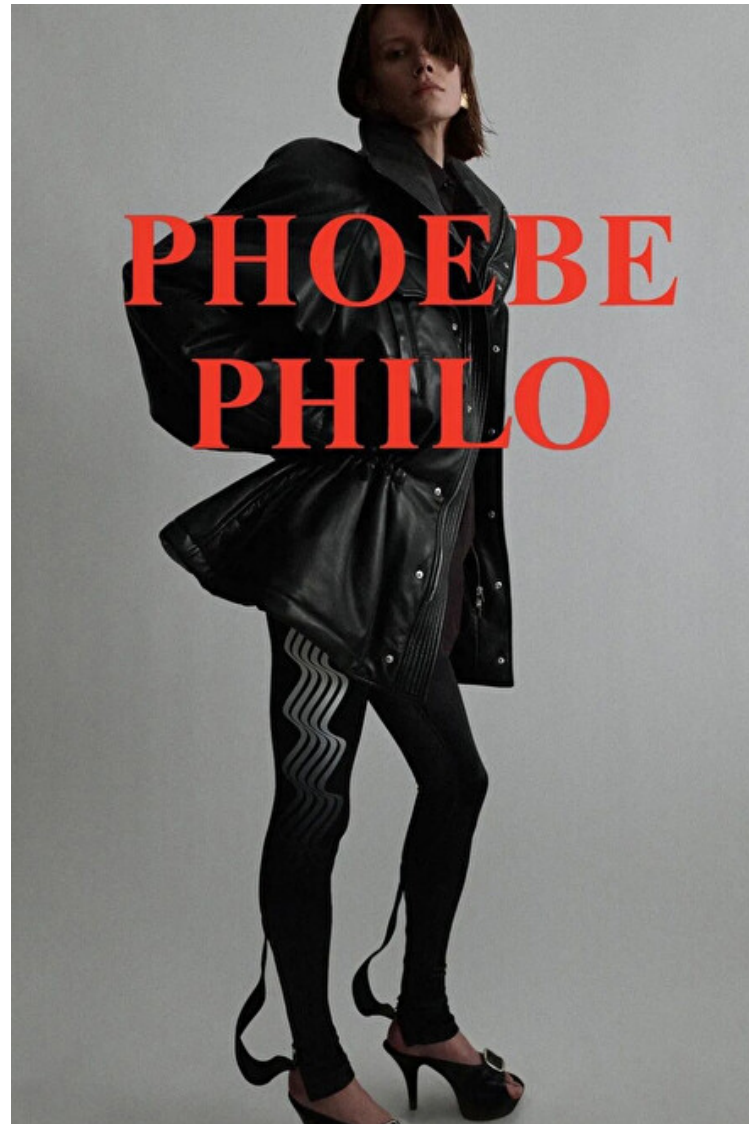

Daniela Kocianova

Height 179cm / 5' 10.5"

Size EU/US 36 / 6

Bust 83cm / 32.5"

Waist 61cm / 24"

Hips 90cm / 35.5"

Shoes EU/US/UK 41 / 9.5 / 8

Eyes Green brown

Hair Brown

Location Europe