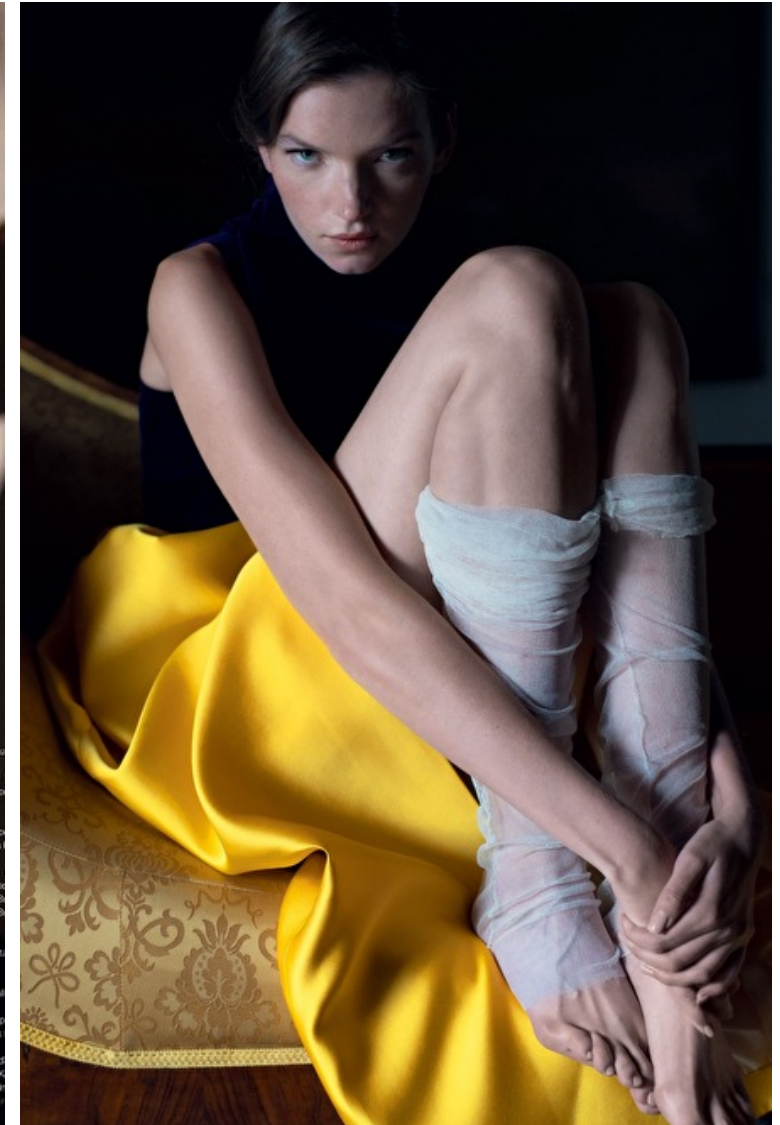

Eva Klimkova

Height 178cm / 5' 10.0"

Size EU/US 36 / 6

Bust 80cm / 31.5"

Waist 60cm / 23.5"

Hips 90cm / 35.5"

Shoes EU/US/UK 39 / 8 / 6

Eyes Blue grey

Hair Brown