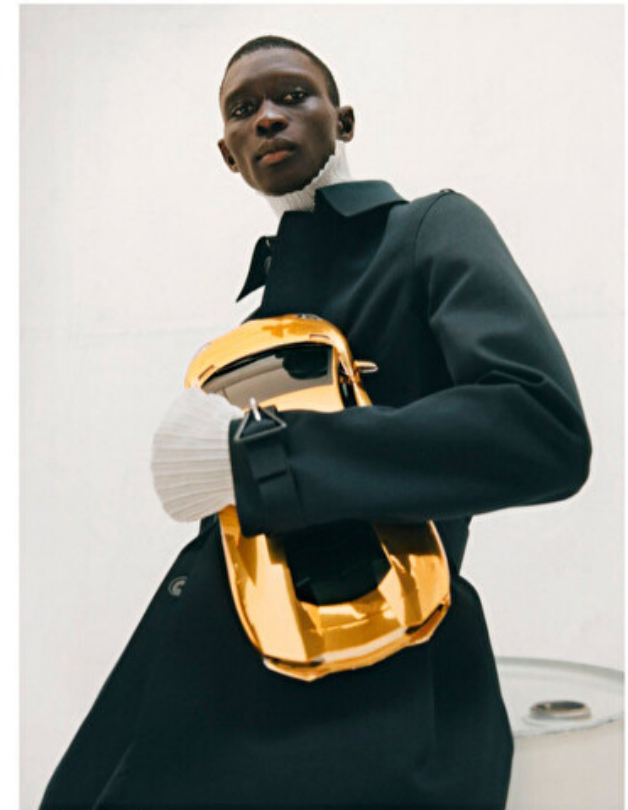

Size EU/US 38 / 8

Chest 94cm / 37"

Waist 78cm / 30.5"

Hips 97cm / 38"

Shoes EU/US/UK 44 / 11 / 9.5

Eyes Brown

Hair Brown

BOTTEGAVENETA.COM