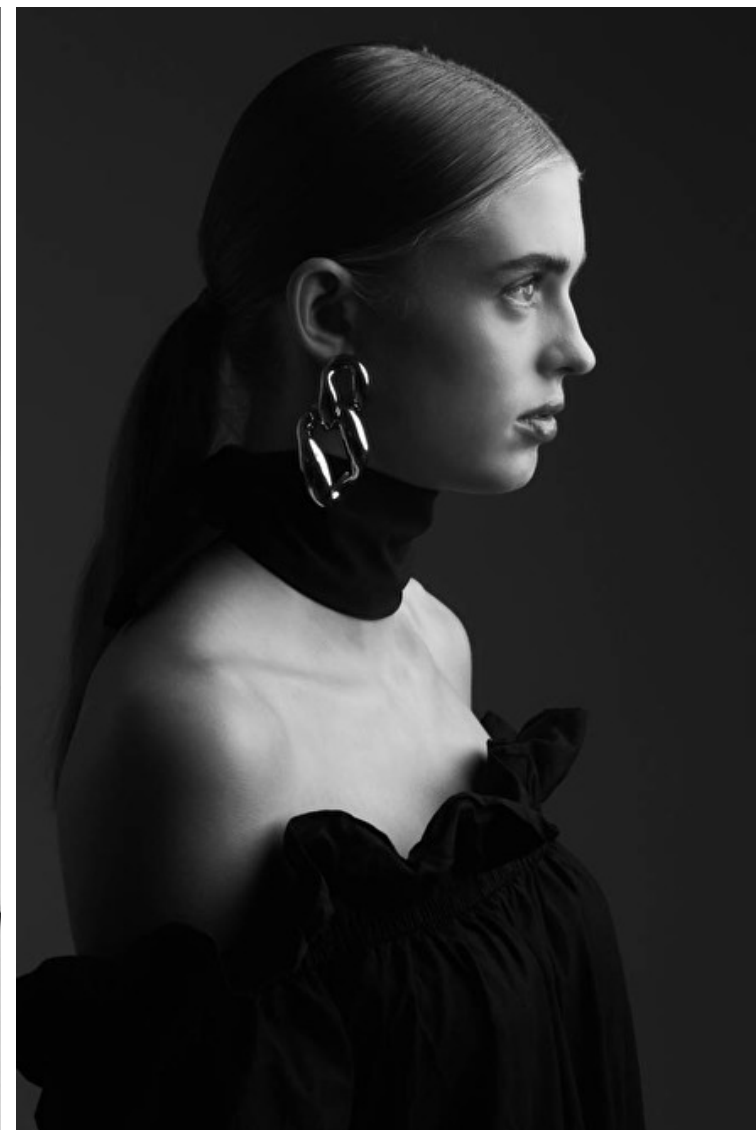

Select

MODEL MANAGEMENT

Grev Turegatan 18, Stockholm, 00000, Sweden, Sweden

Phone: 08-545 866 66 Email: info.stockholm@selectmodel.com Website: <https://www.selectmodel.com/>

Helena Ludvig

Height 175cm / 5' 9.0"

Bust 82cm / 32.5"

Waist 66cm / 26"

Hips 92cm / 36"

Shoes EU/US/UK 39 / 8 / 6

Eyes Blue

Hair Dark blond