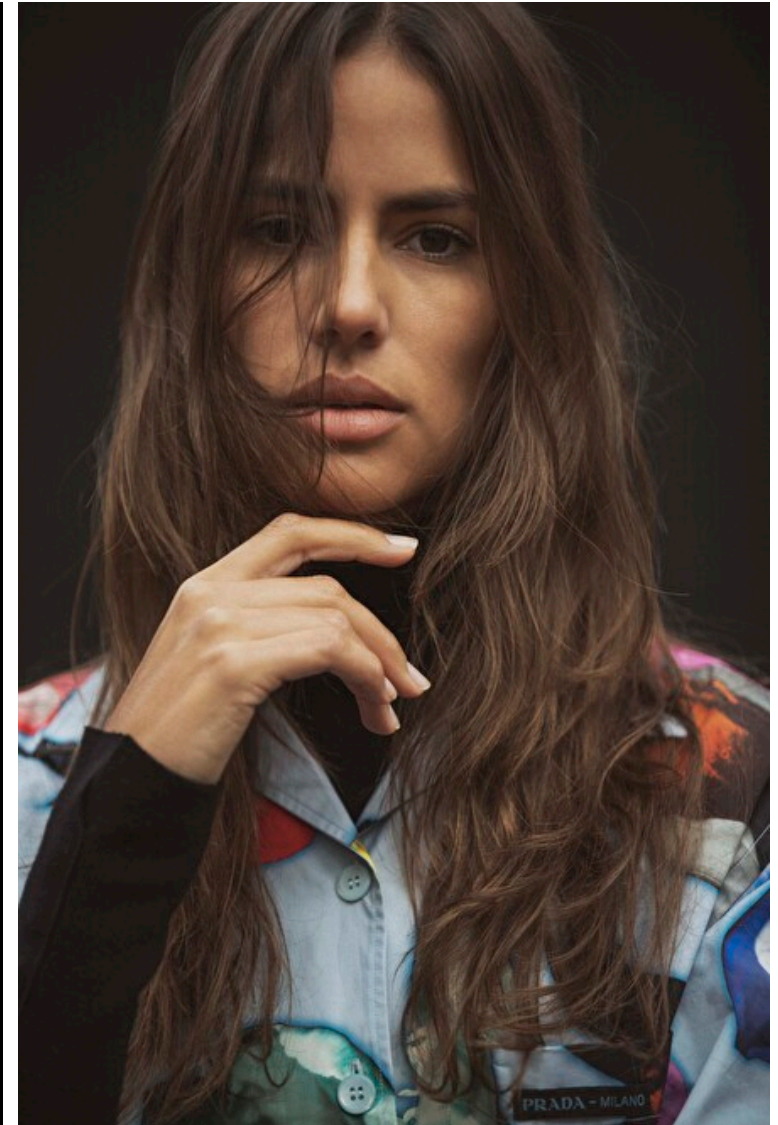

Size EU/US 34 / 4

Bust 83cm / 32.5"

Waist 61cm / 24"

Hips 90cm / 35.5"

Shoes EU/US/UK 41 / 9.5 / 8

Eyes Brown

Hair Brown

Mafalda Viana