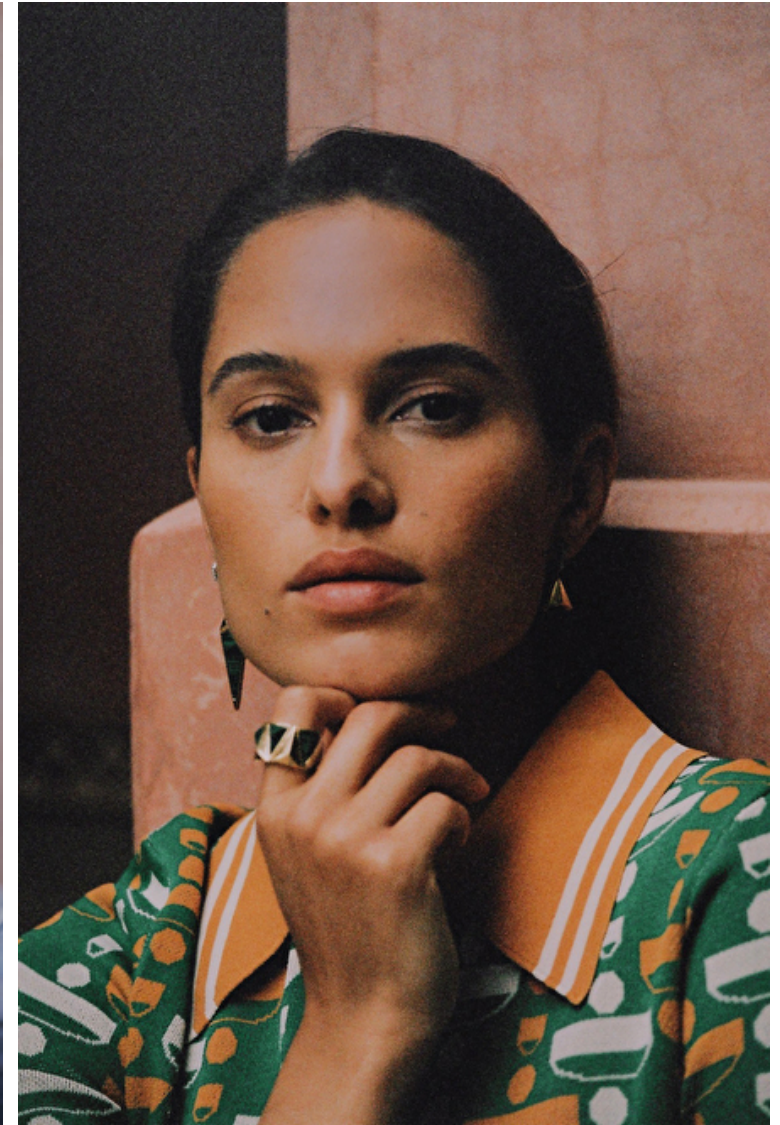

## Malu Hopman

Height 175cm / 5' 9.0"

Bust 80cm / 31.5"

Waist 63cm / 25"

Hips 92cm / 36"

Shoes EU/US/UK 38 / 7.5 / 5

Eyes Brown

Hair Brown