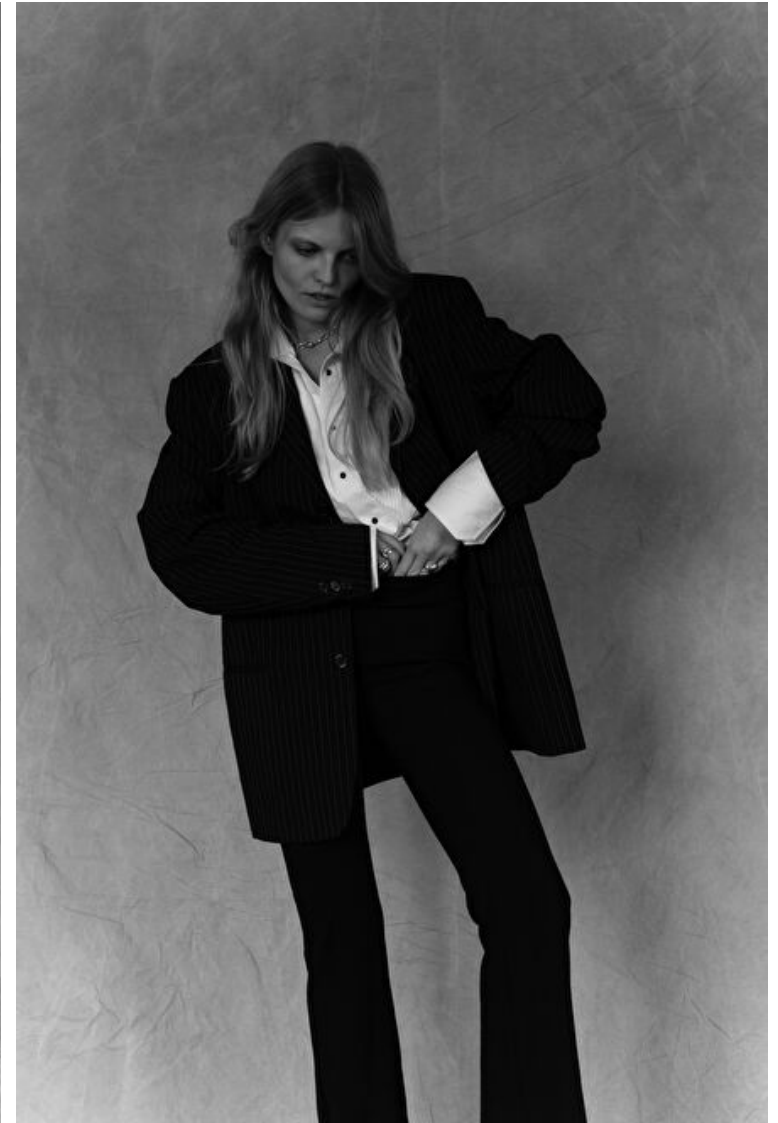

Select

MODEL MANAGEMENT

Grev Turegatan 18, Stockholm, 00000, Sweden, Sweden

Phone: 08-545 866 66 Email: info.stockholm@selectmodel.com Website: <https://www.selectmodel.com/>

Maria Konieczna

Height 176cm / 5' 9.5"

Bust 84cm / 33"

Waist 63cm / 25"

Hips 91cm / 36"

Shoes EU/US/UK 40 / 9 / 7

Eyes Green

Hair Dark blond