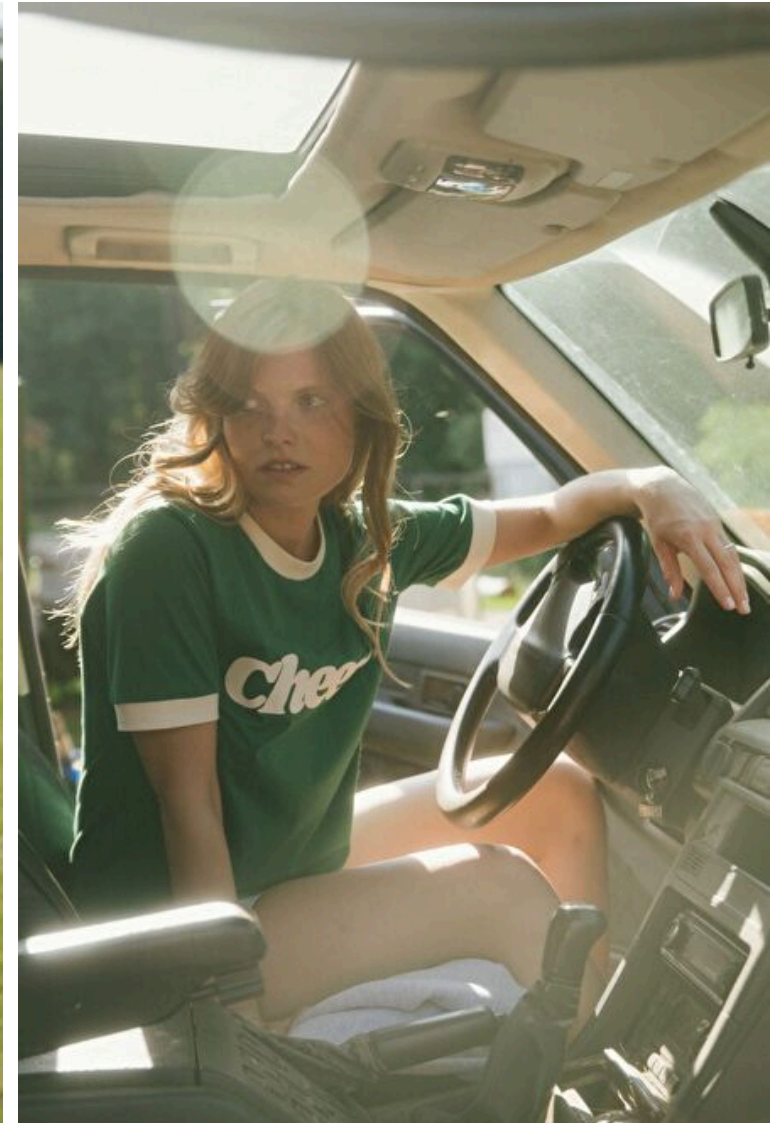

Bust 84cm / 33"

Waist 63cm / 25"

Hips 91cm / 36"

Shoes EU/US/UK 40 / 9 / 7

Eyes Green

Hair Dark blond

Select

MODEL MANAGEMENT