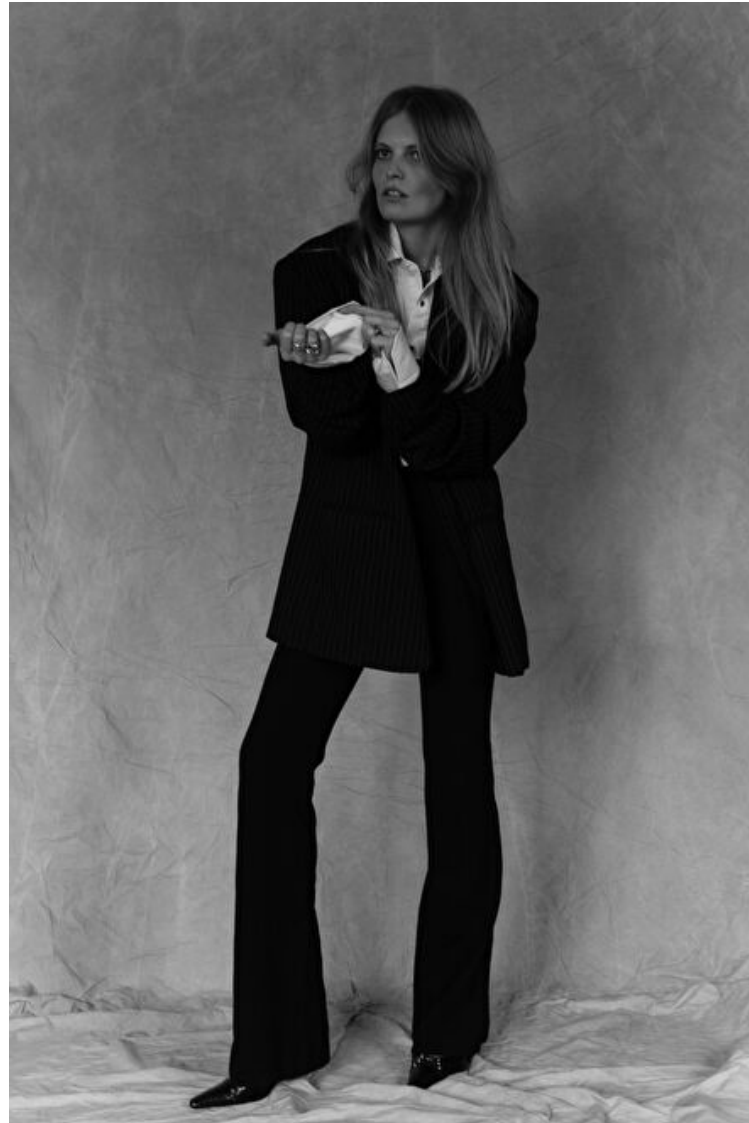

Select

MODEL MANAGEMENT

Grev Turegatan 18, Stockholm, 00000, Sweden, Sweden

Phone: 08-545 866 66 Email: info.stockholm@selectmodel.com Website: <https://www.selectmodel.com/>

Maria Konieczna

Height 176cm / 5' 9.5"

Bust 84cm / 33"

Waist 63cm / 25"

Hips 91cm / 36"

Shoes EU/US/UK 40 / 9 / 7

Eyes Green

Hair Dark blond