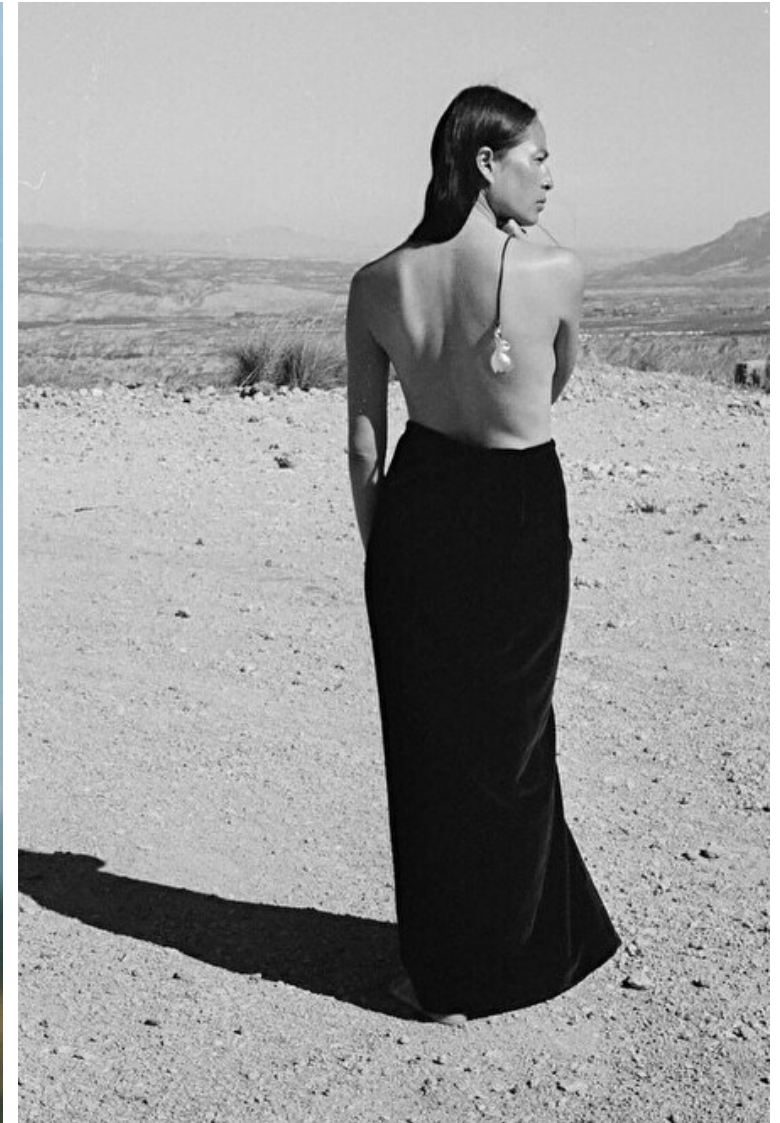

Bust 84cm / 33"

Waist 60cm / 23.5"

Hips 92cm / 36"

Shoes EU/US/UK 40 / 9 / 7

Eyes Brown

Hair Brown

Select

MODEL MANAGEMENT