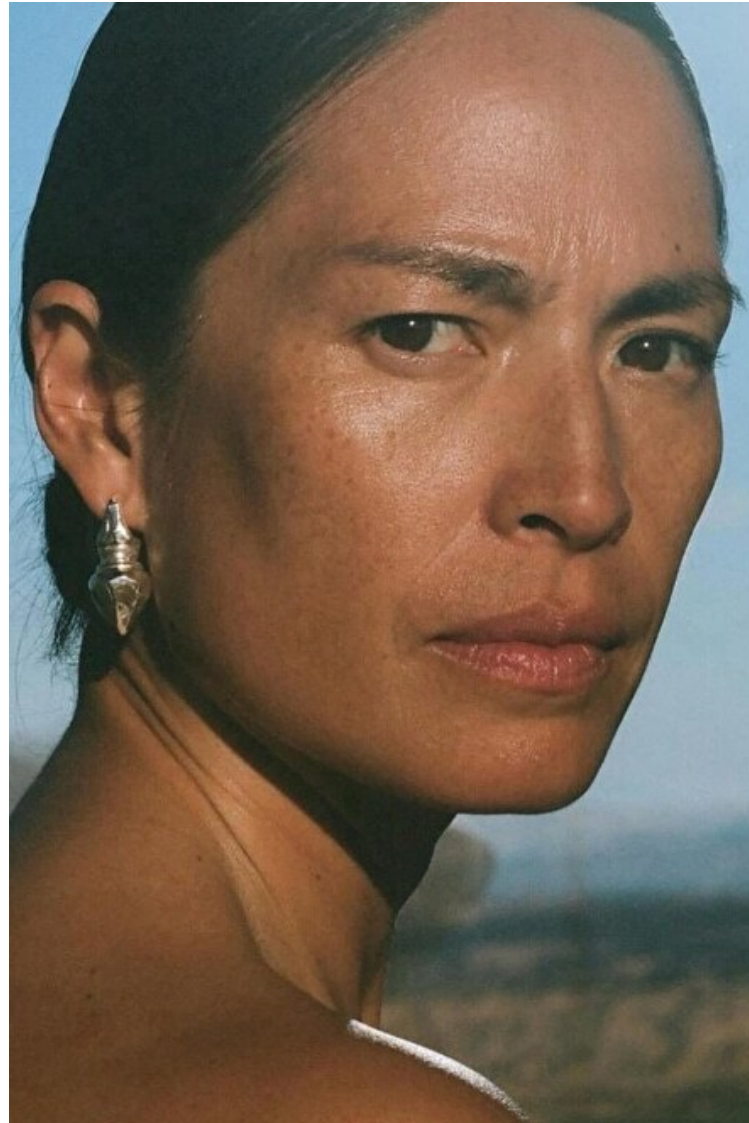

Bust 84cm / 33"

Waist 60cm / 23.5"

Hips 92cm / 36"

Shoes EU/US/UK 40 / 9 / 7

Eyes Brown

Hair Brown

Select

MODEL MANAGEMENT