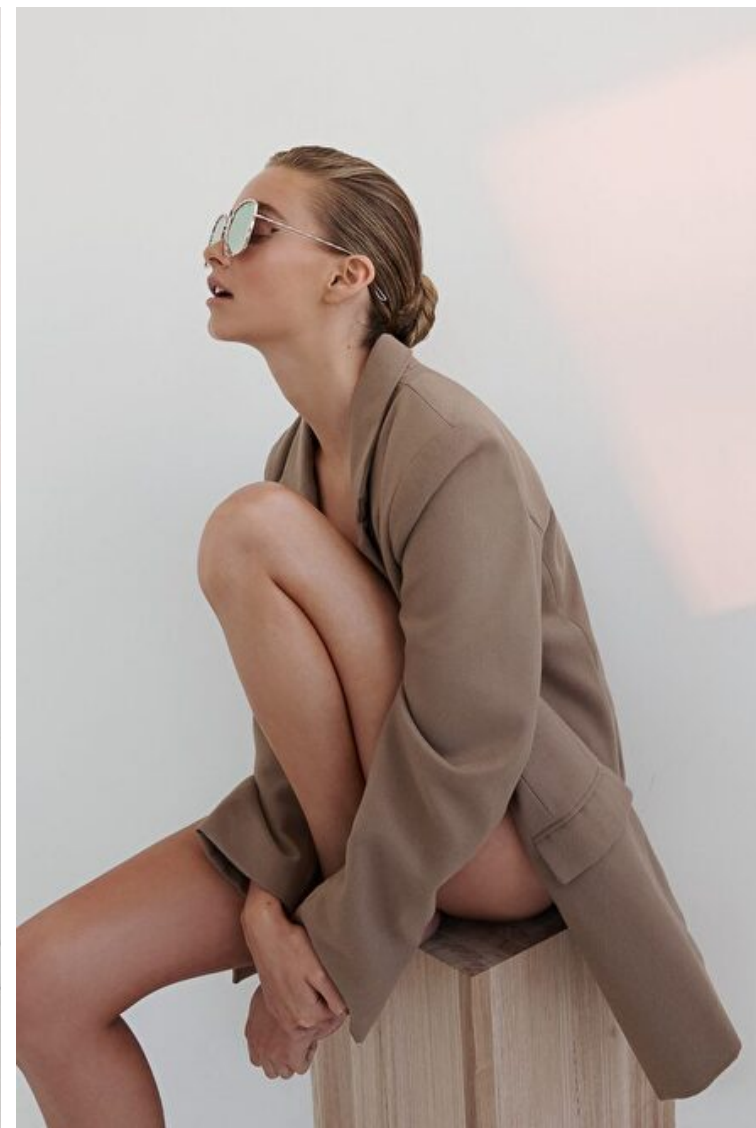

## Nikki Hillier

Height 174cm / 5' 8.5"

Bust 83cm / 32.5"

Waist 60cm / 23.5"

Hips 89cm / 35"

Shoes EU/US/UK 38 / 7.5 / 5

Eyes Hazel

Hair Blond