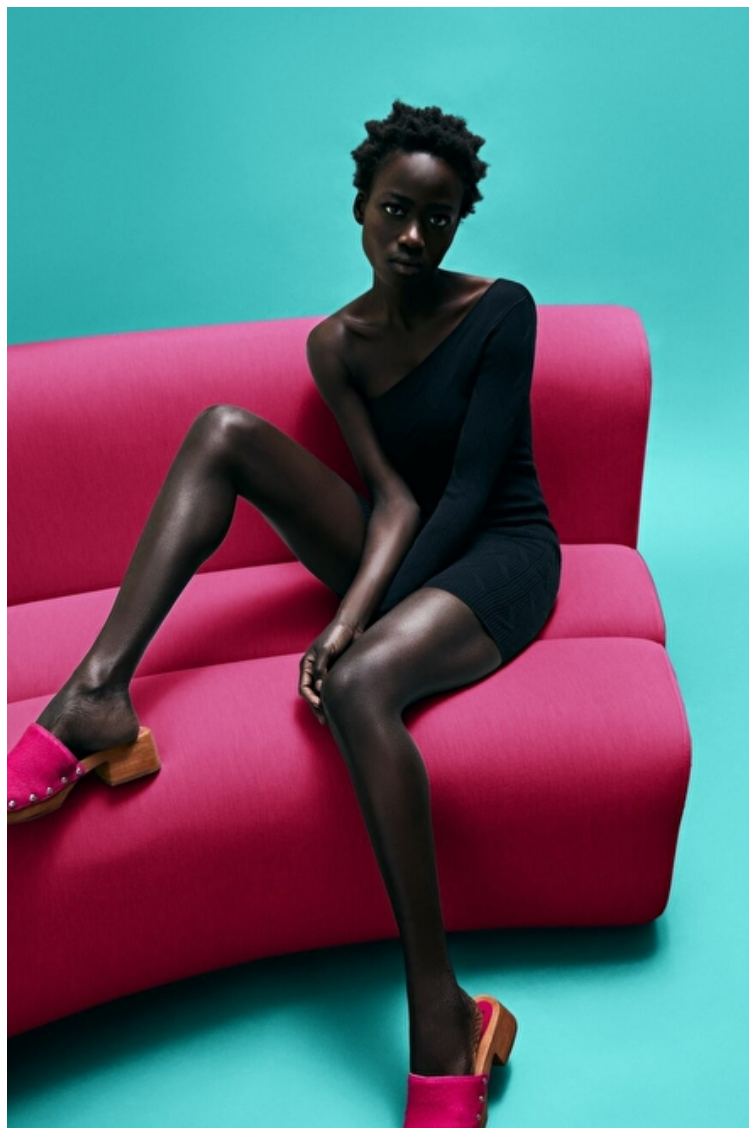

Olivia Sang

Height 175cm / 5' 9.0"

Bust 83cm / 32.5"

Waist 60cm / 23.5"

Hips 90cm / 35.5"

Shoes EU/US/UK 39 / 8 / 6

Eyes Brown

Hair Black