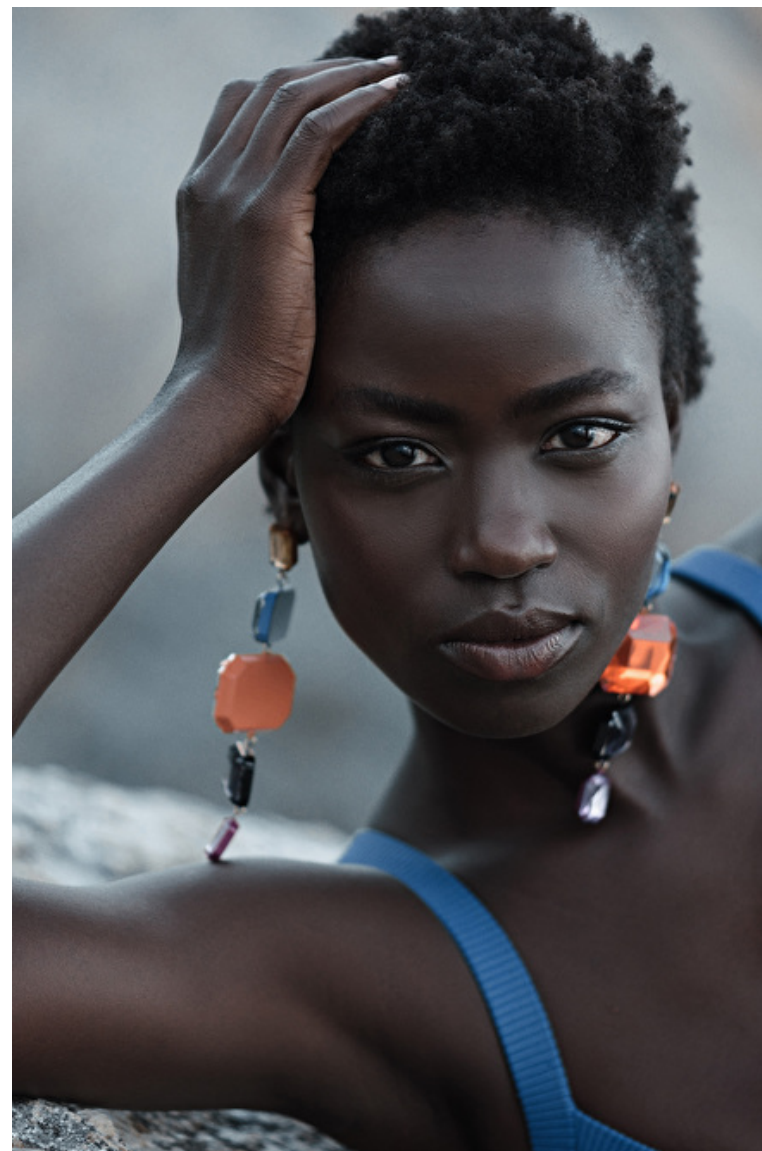

Olivia Sang

Height 175cm / 5' 9.0"

Bust 83cm / 32.5"

Waist 60cm / 23.5"

Hips 90cm / 35.5"

Shoes EU/US/UK 39 / 8 / 6

Eyes Brown

Hair Black