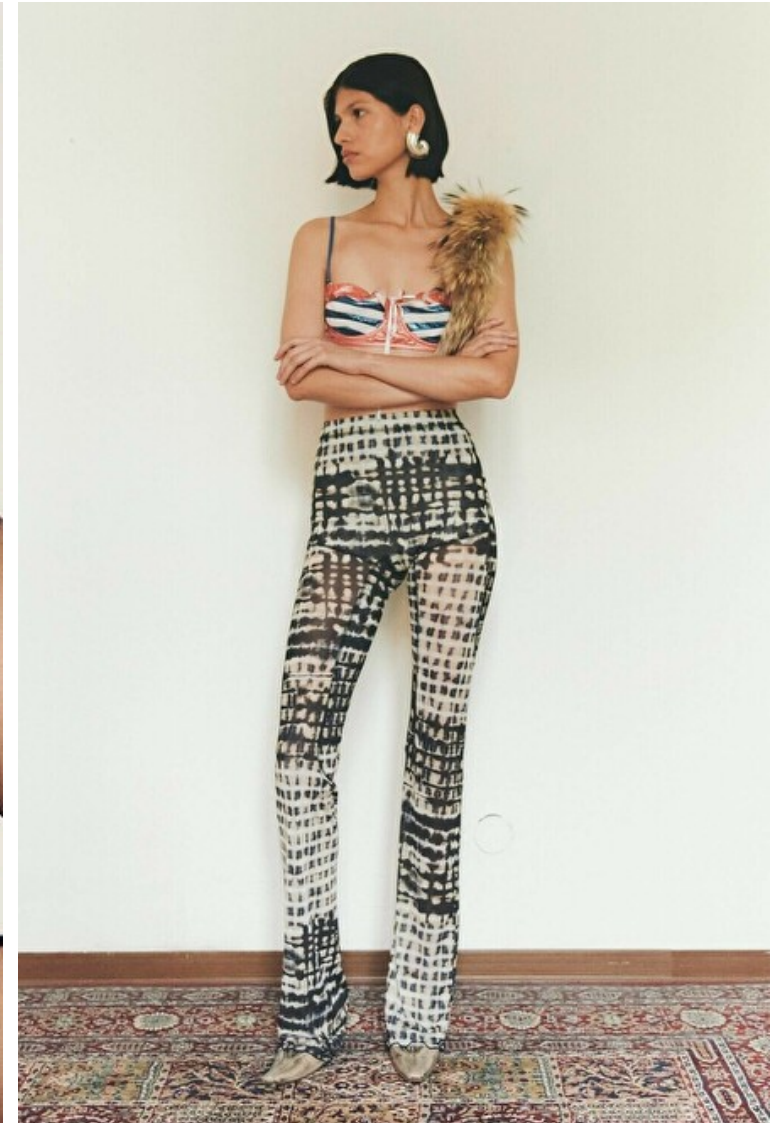

Patricia del Valle

Height 176cm / 5' 9.5"

Bust 77cm / 30.5"

Waist 58cm / 23"

Hips 88cm / 34.5"

Shoes EU/US/UK 37 / 6.5 / 4

Eyes Brown

Hair Black