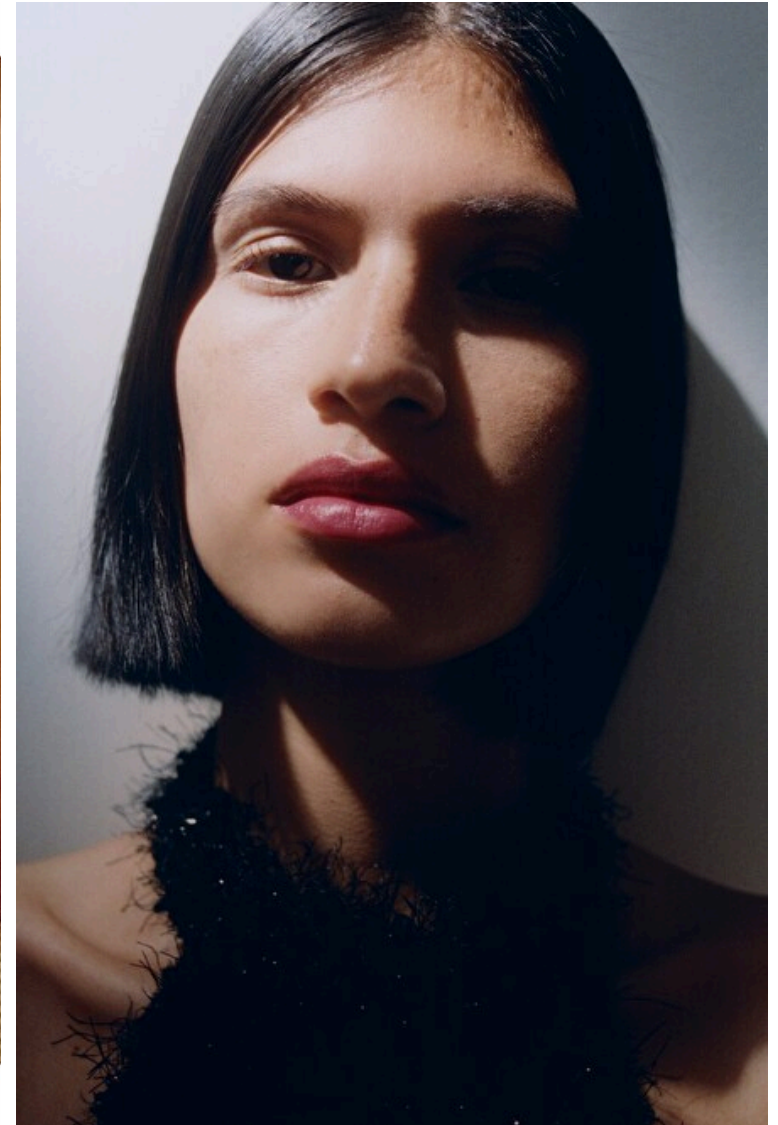

Waist 58cm / 23"

Hips 88cm / 34.5"

Shoes EU/US/UK 37 / 6.5 / 4

Eyes Brown

Hair Black

Select

MODEL MANAGEMENT

Grev Turegatan 18, Stockholm, 00000, Sweden, Sweden