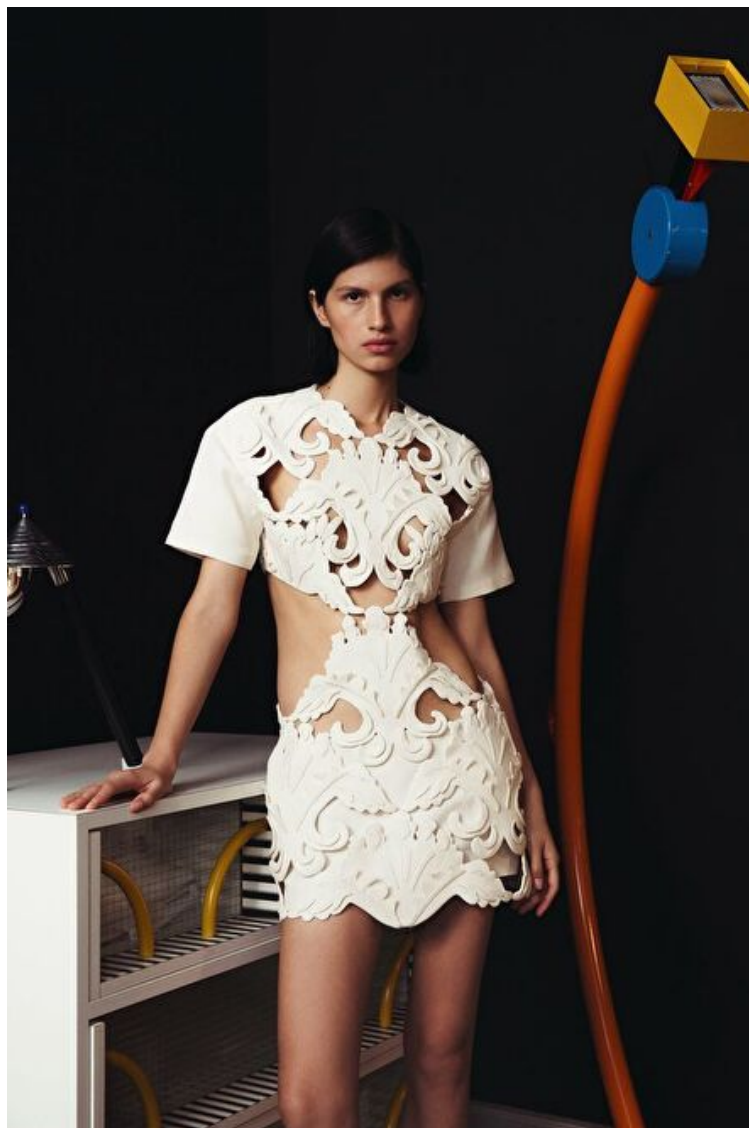

Bust 77cm / 30.5"

Waist 58cm / 23"

Hips 88cm / 34.5"

Shoes EU/US/UK 37 / 6.5 / 4

Eyes Brown

Hair Black

Select

MODEL MANAGEMENT