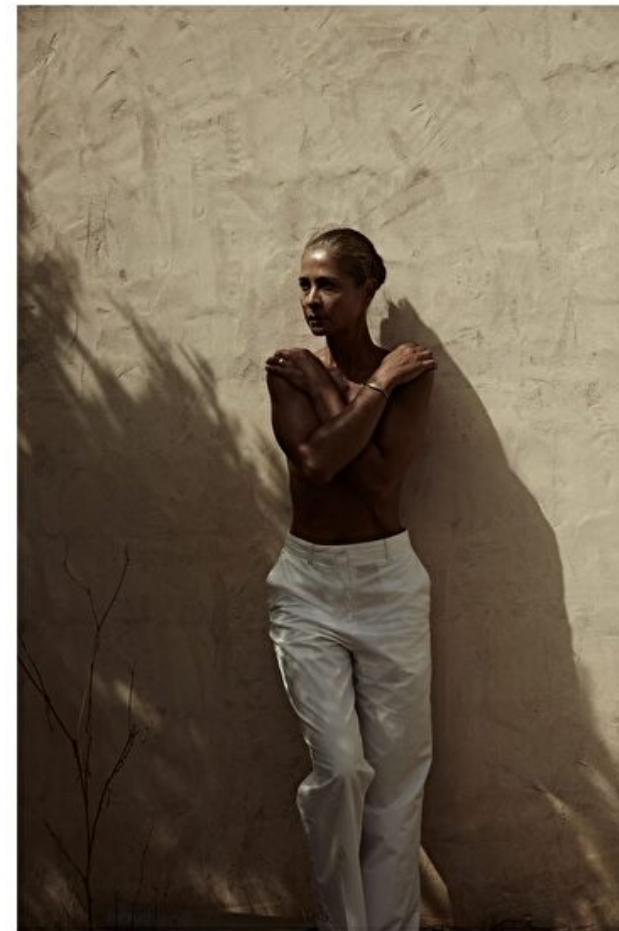

## Patricia Janseen

Height 177cm / 5' 9.5"

Bust 86cm / 34"

Waist 61cm / 24"

Hips 91cm / 36"

Shoes EU/US/UK 39 / 8 / 6

Eyes Brown

Hair Grey