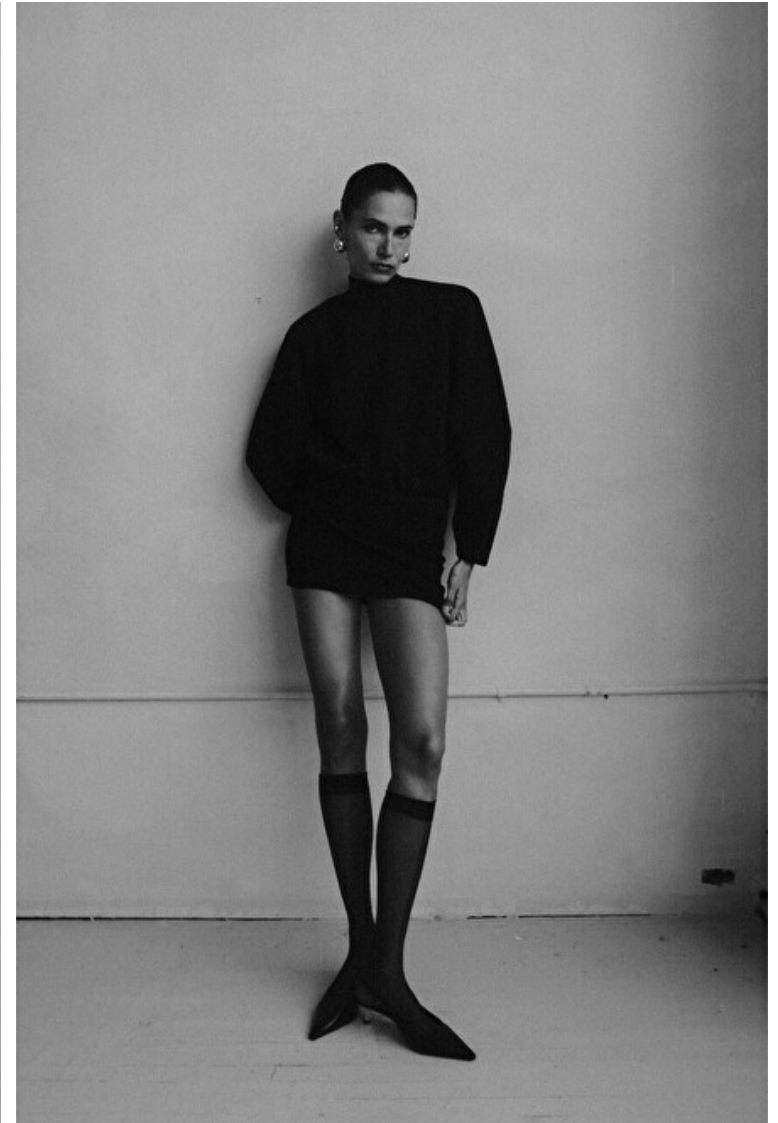

Waist 60cm / 23.5"

Hips 89cm / 35"

Shoes EU/US/UK 41 / 9.5 / 8

Eyes Brown

Hair Brown

Select

MODEL MANAGEMENT

Grev Turegatan 18, Stockholm, 11446, Stockholm, Sweden