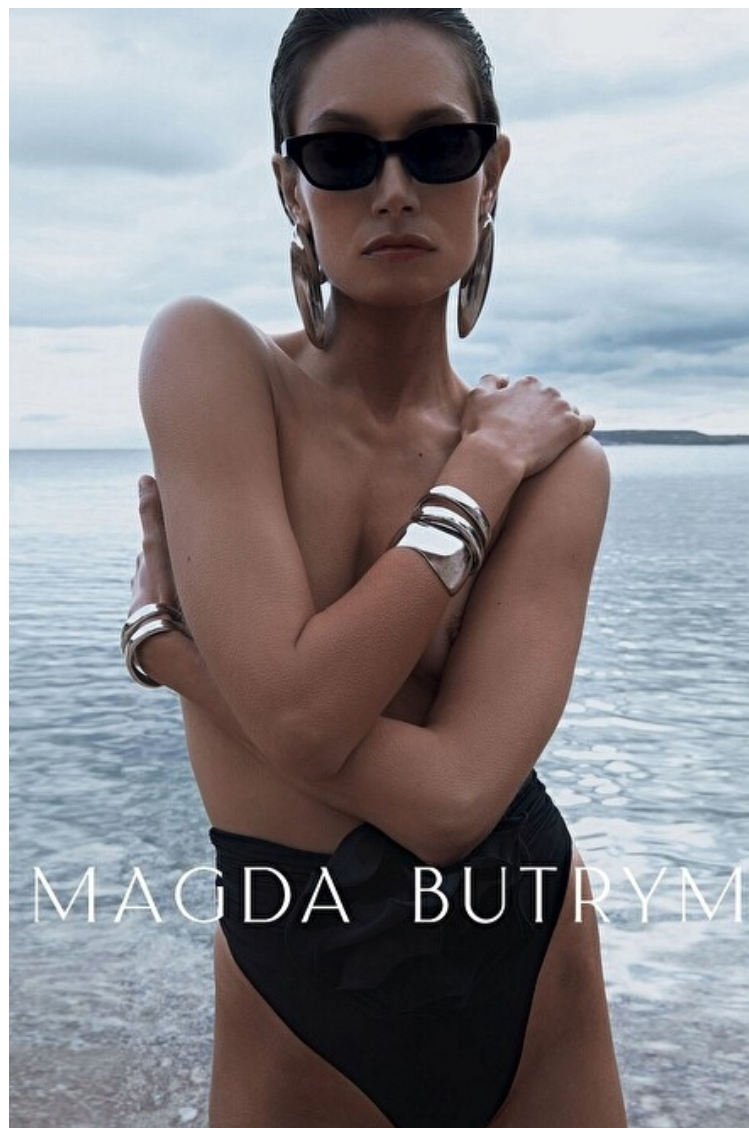

Height 180cm / 5' 11.0"

Bust 81cm / 32"

Waist 60cm / 23.5"

Hips 89cm / 35"

Shoes EU/US/UK 41 / 9.5 / 8

Eyes Brown

Hair Brown

Select