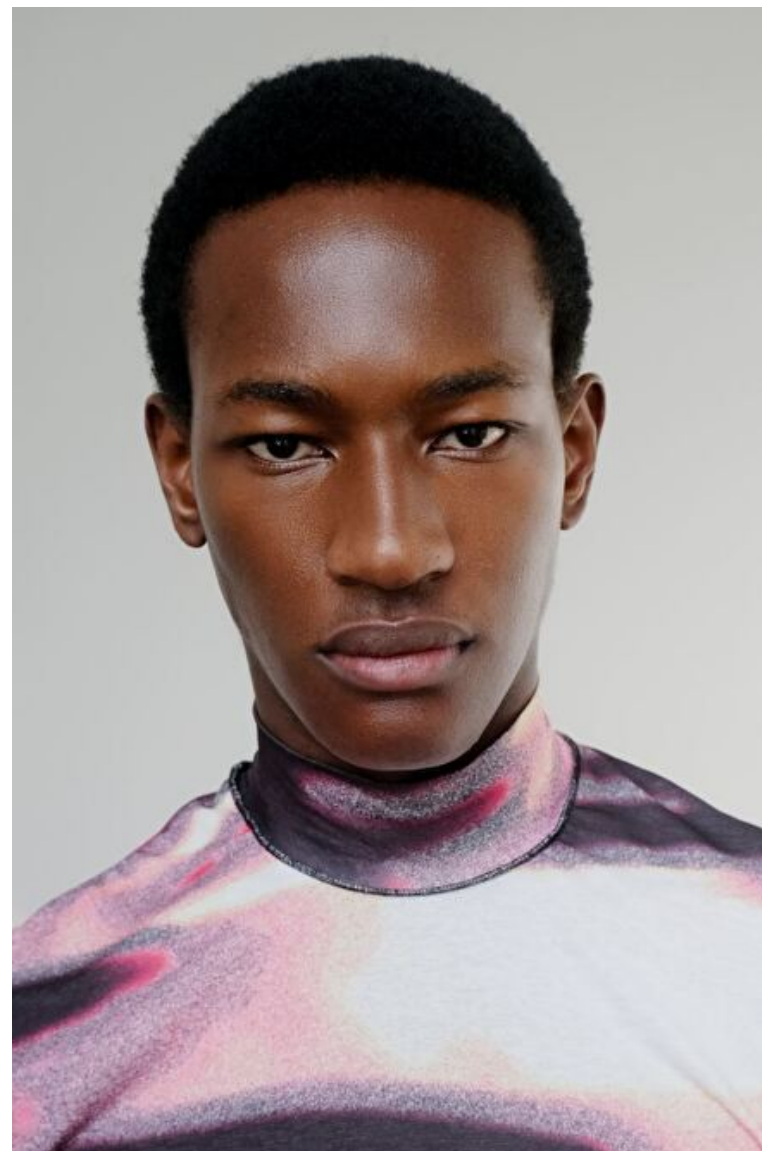

Peter M

Height 184cm / 6' 0.5"

Chest 91cm / 36"

Waist 72cm / 28.5"

Hips 93cm / 36.5"

Shoes EU/US/UK 44 / 11 / 9.5

Eyes Brown

Hair Grey