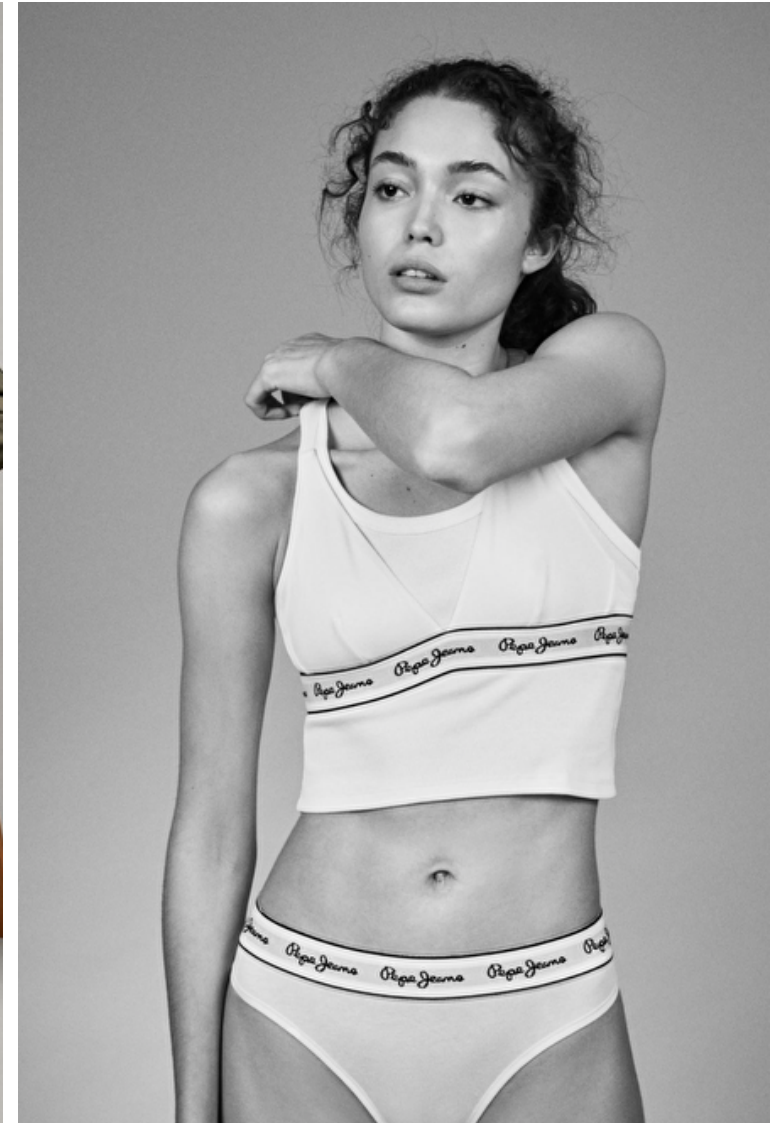

Waist 61cm / 24"

Hips 88cm / 34.5"

Shoes EU/US/UK 38 / 7.5 / 5

Eyes Dark brown

Hair Dark brown

Select

MODEL MANAGEMENT

Grev Turegatan 18, Stockholm, 00000, Sweden, Sweden