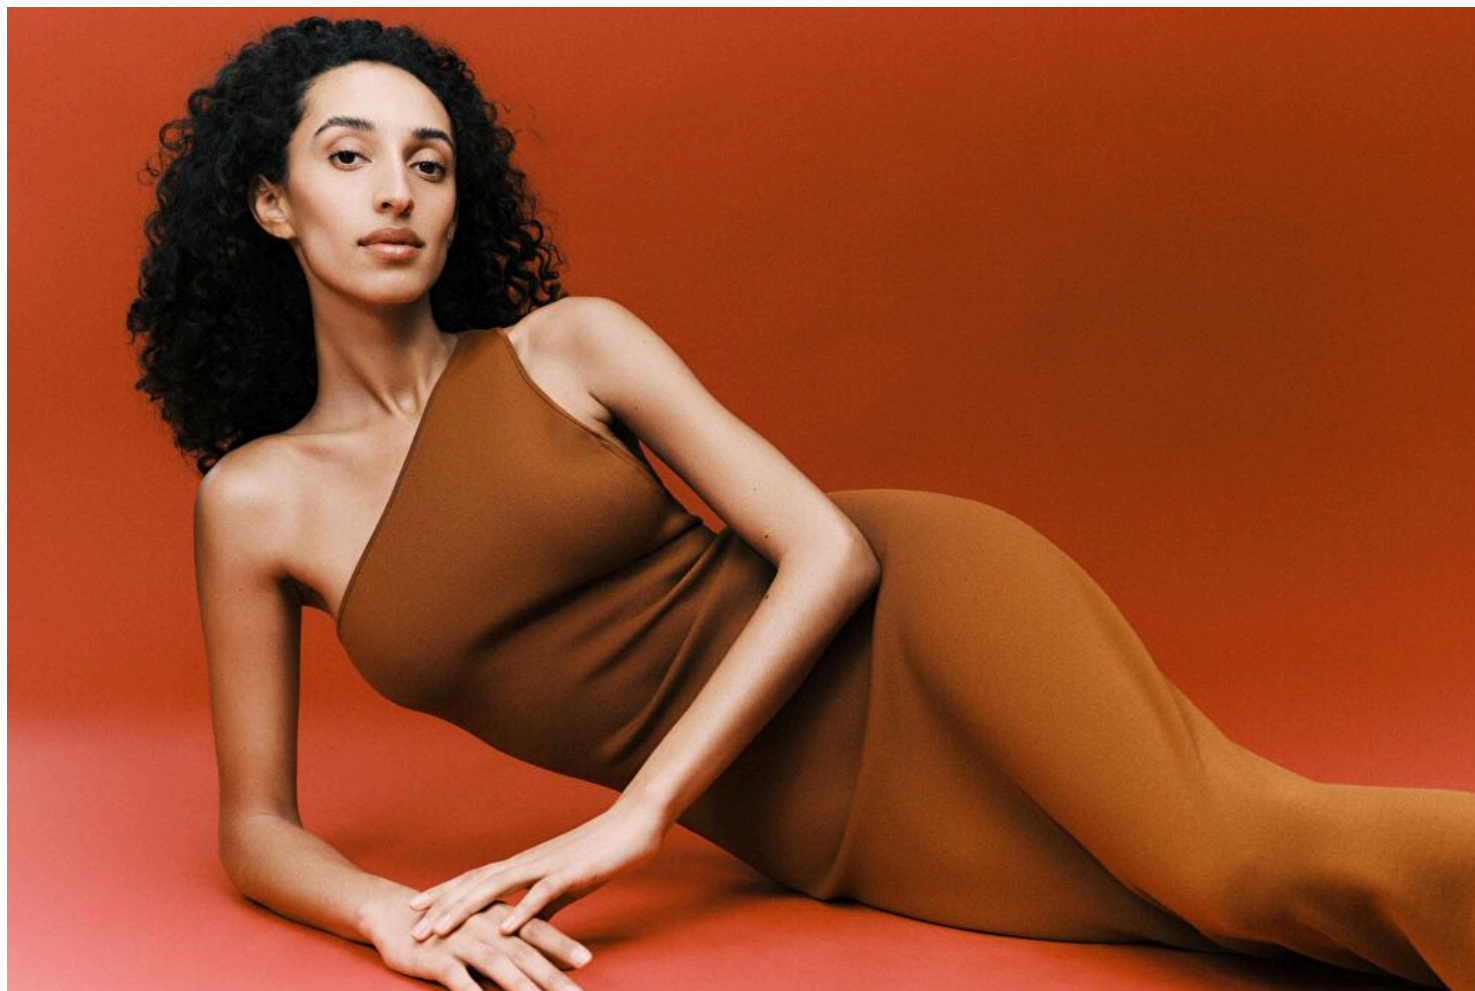

Select

MODEL MANAGEMENT

Grev Turegatan 18, Stockholm, 00000, Sweden, Sweden

Phone: 08-545 866 66 **Email:** info.stockholm@selectmodel.com **Website:** <https://www.selectmodel.com/>

Sara P

Height 176cm / 5' 9.5"

Bust 83cm / 32.5"

Waist 60cm / 23.5"

Hips 89cm / 35"

Shoes EU/US/UK 39.5 / 8.5 / 6

Eyes Brown

Hair Brown