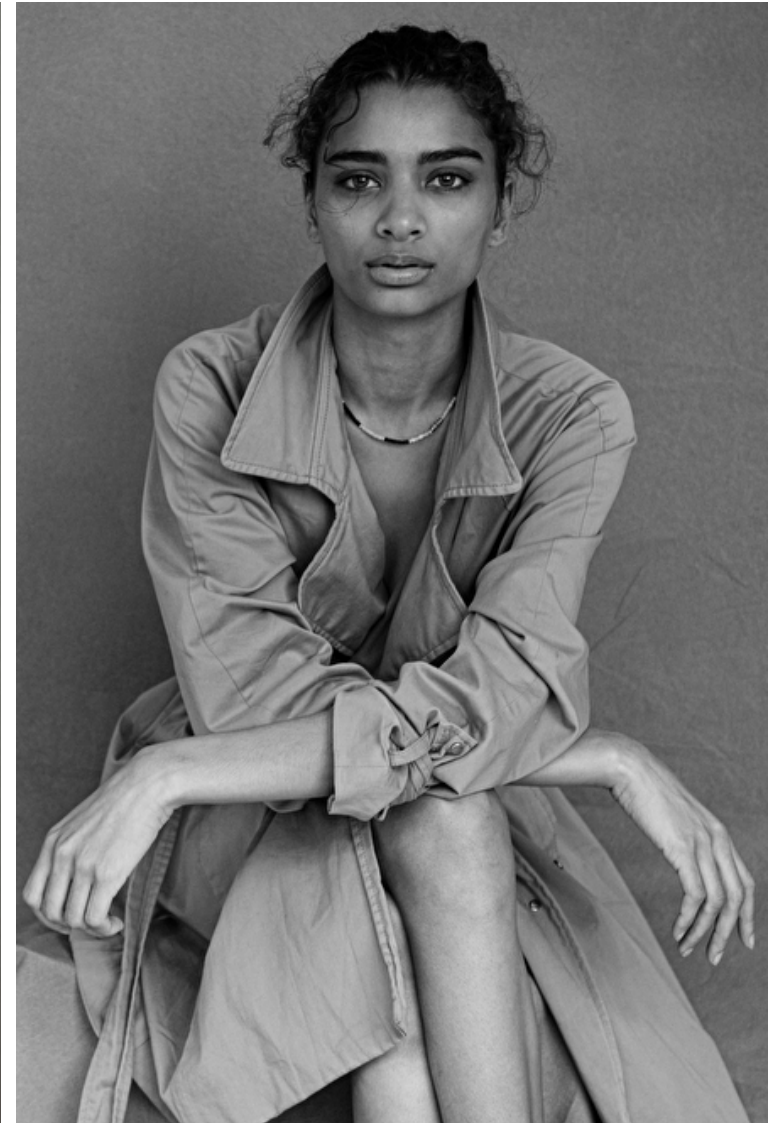

SCARLETT VADGAMA

Height 177cm / 5' 9.5"

Bust 80cm / 31.5"

Cup D

Hips 88cm / 34.5"

Waist 58cm / 23"

Shoes EU/US/UK 40 / 9 / 7

Size EU/US 32 / 2

Hair Brown

Hair length 1

Eyes Green