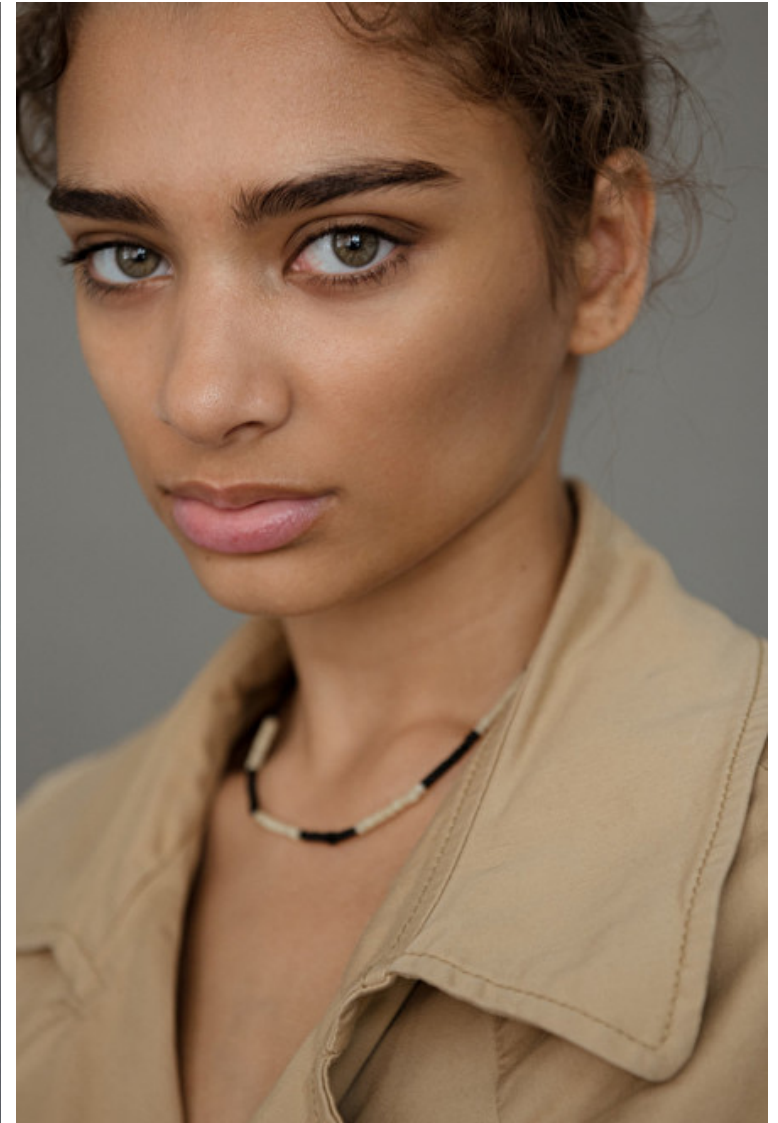

Hips 88cm / 34.5"

Waist 58cm / 23"

Shoes EU/US/UK 40 / 9 / 7

Size EU/US 32 / 2

Hair Brown

Hair length 1

Eyes Green

Select