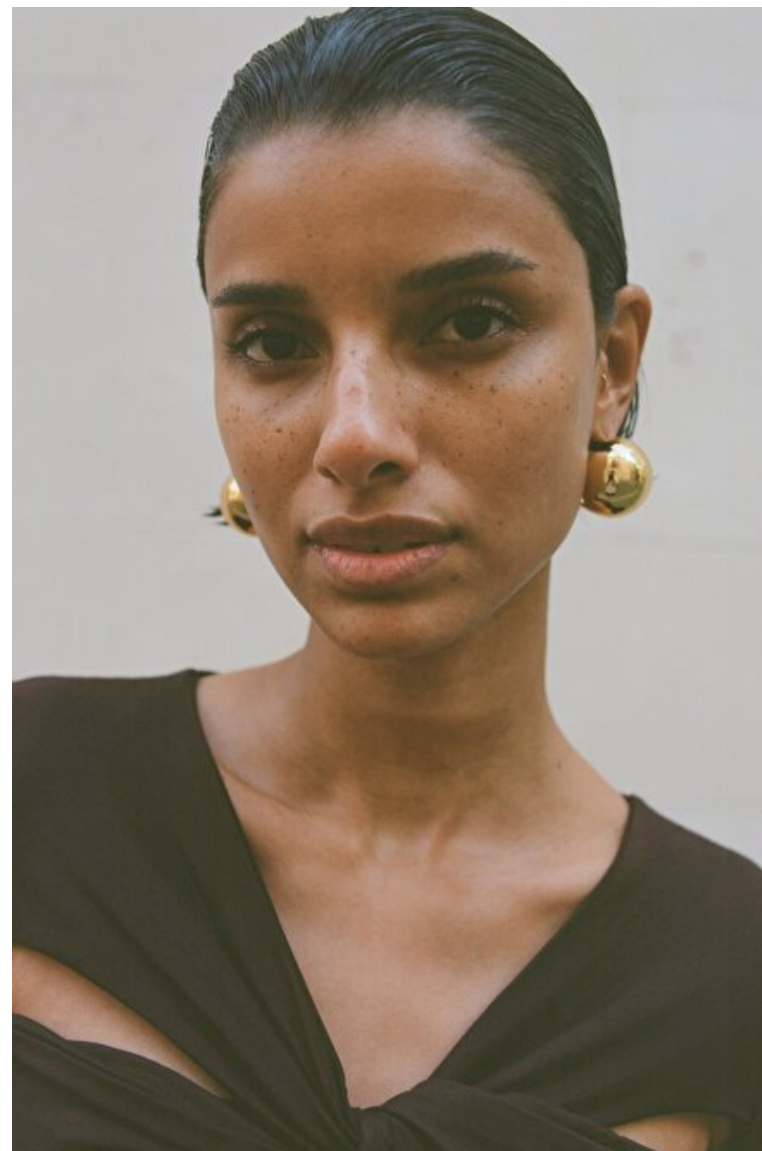

## Serena Marques

Height 180cm / 5' 11.0"

Bust 80cm / 31.5"

Waist 58cm / 23"

Hips 86cm / 34"

Shoes EU/US/UK 37 / 6.5 / 4

Eyes Brown

Hair Brown