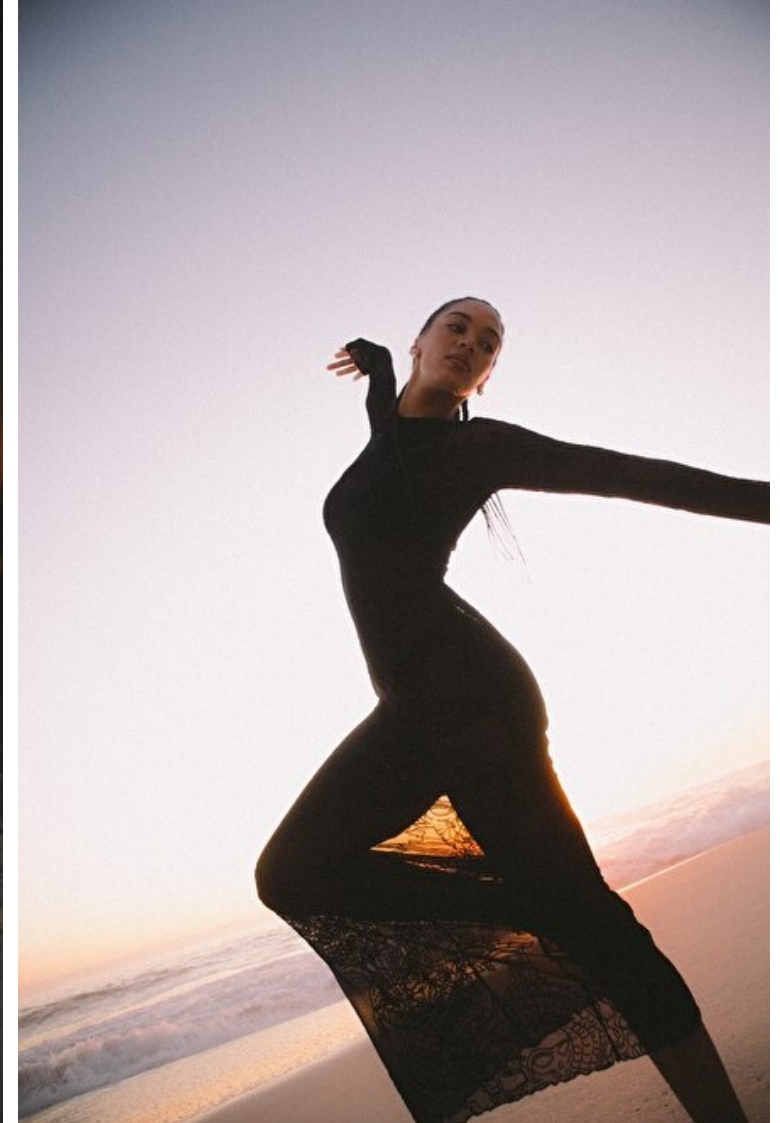

Simone Theunissen

Height 172cm / 5' 7.5"

Bust 86cm / 34"

Waist 68cm / 27"

Hips 95cm / 37.5"

Eyes Brown

Hair Brown