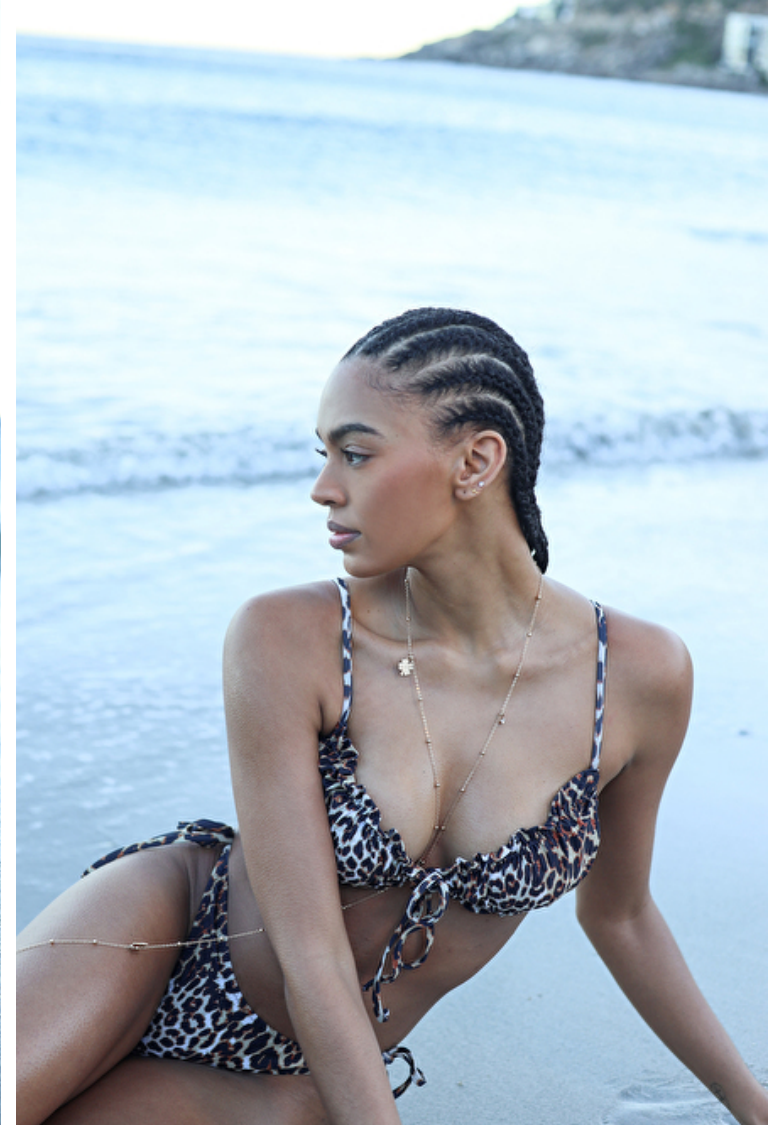

Simone Theunissen

Height 172cm / 5' 7.5"

Bust 86cm / 34"

Waist 68cm / 27"

Hips 95cm / 37.5"

Eyes Brown

Hair Brown