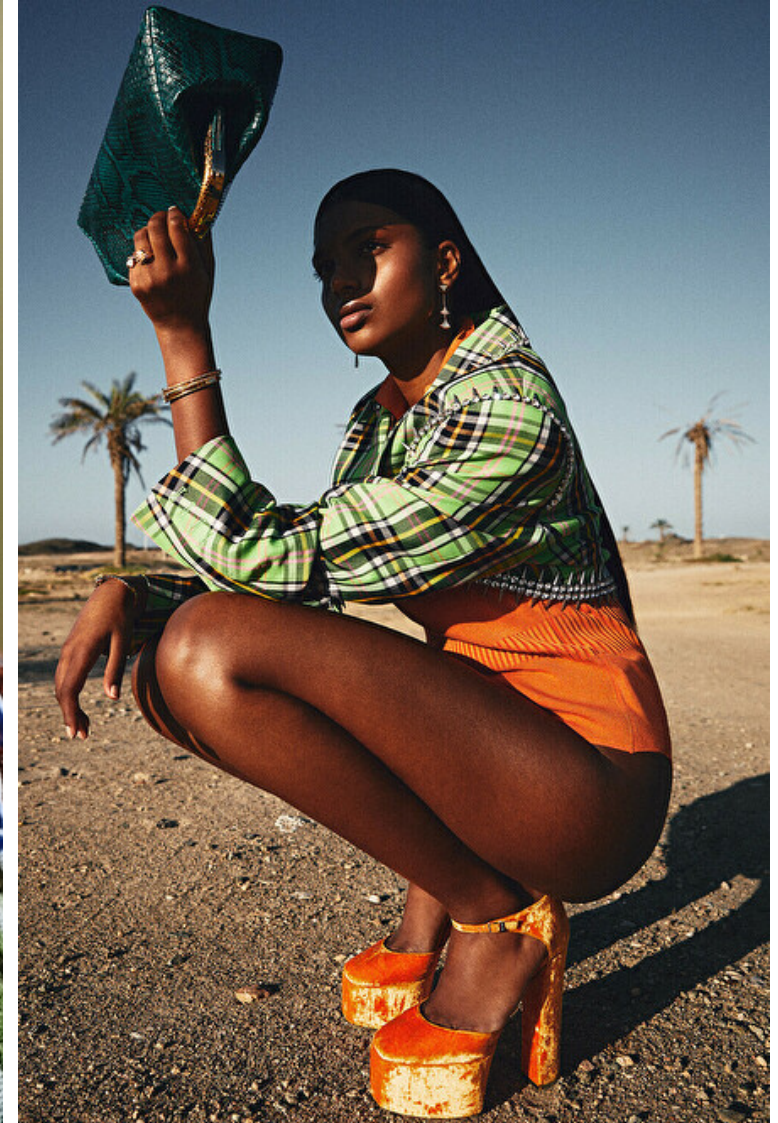

Select

MODEL MANAGEMENT

Grev Turegatan 18, Stockholm, 00000, Sweden, Sweden

Phone: 08-545 866 66 Email: info.stockholm@selectmodel.com Website: <https://www.selectmodel.com/>

Sona

Height 178cm / 5' 10.0"

Size EU/US 40 / 10

Bust 86cm / 34"

Waist 74cm / 29"

Hips 103cm / 40.5"

Shoes EU/US/UK 41.5 / 10 / 8

Eyes Brown

Hair Black