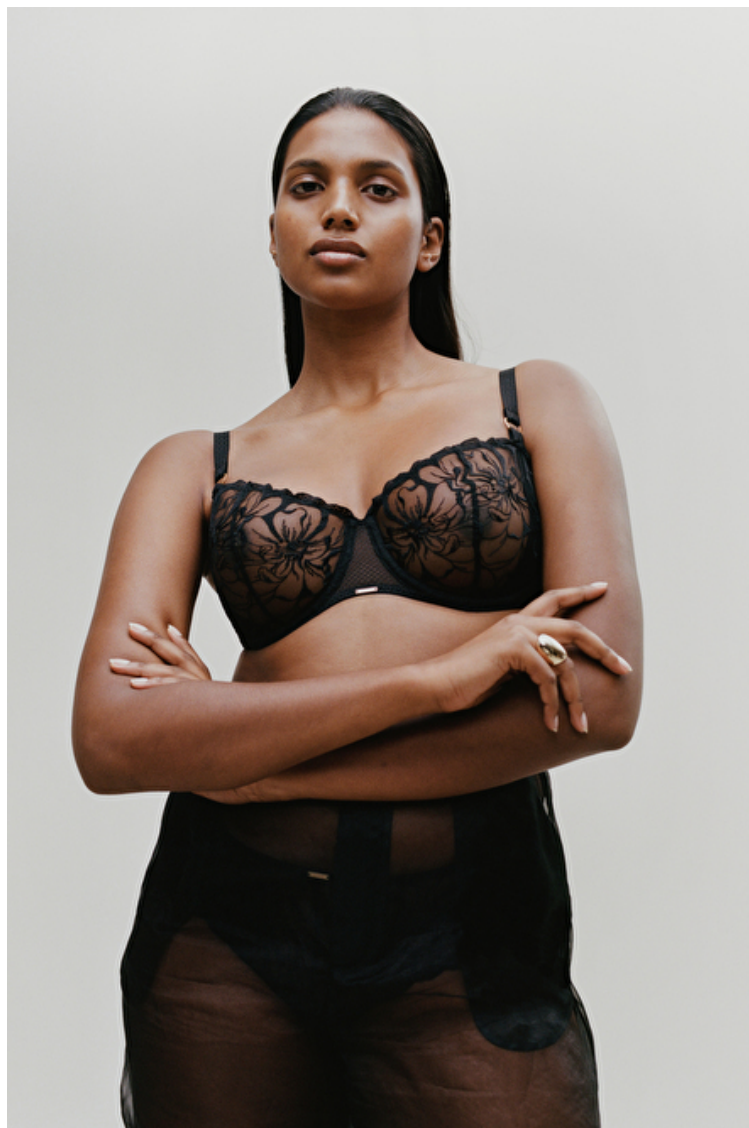

Select

MODEL MANAGEMENT

Grev Turegatan 18, Stockholm, 00000, Sweden, Sweden

Phone: 08-545 866 66 Email: info.stockholm@selectmodel.com Website: <https://www.selectmodel.com/>

Sona

Height 178cm / 5' 10.0"

Size EU/US 40 / 10

Bust 86cm / 34"

Waist 74cm / 29"

Hips 103cm / 40.5"

Shoes EU/US/UK 41.5 / 10 / 8

Eyes Brown

Hair Black