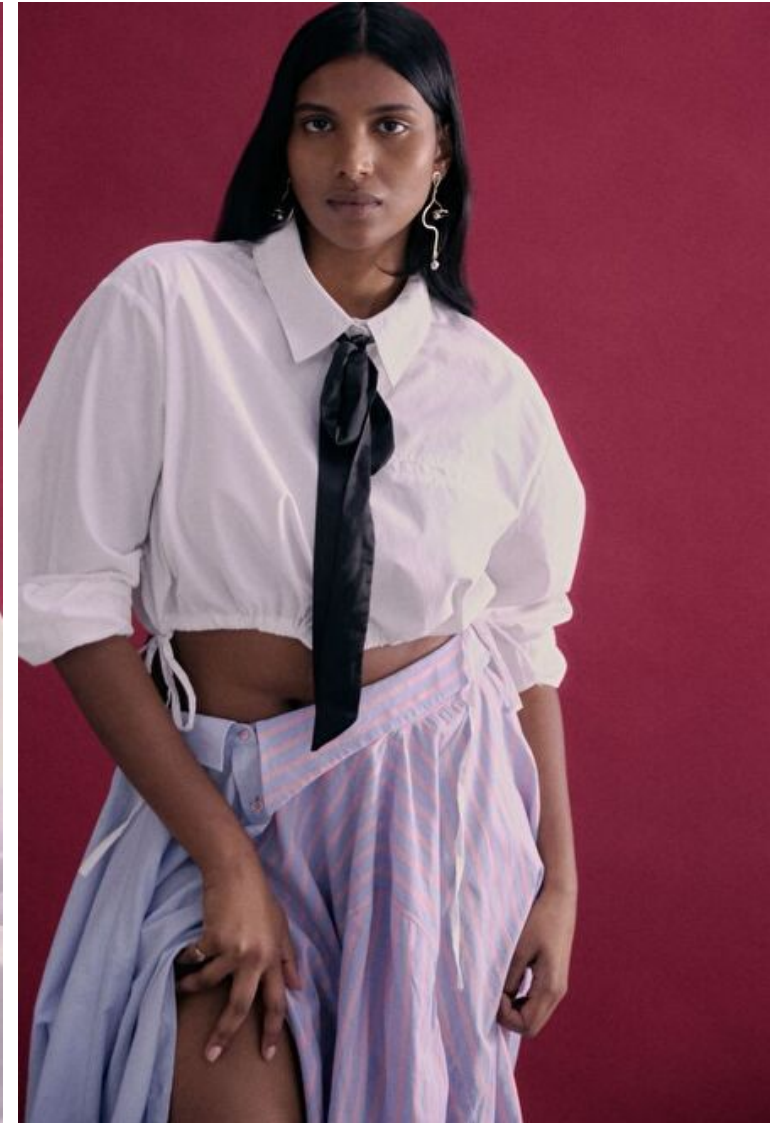

Select

MODEL MANAGEMENT

Grev Turegatan 18, Stockholm, 00000, Sweden, Sweden

Phone: 08-545 866 66 Email: info.stockholm@selectmodel.com Website: <https://www.selectmodel.com/>

Sona

Height 178cm / 5' 10.0"

Size EU/US 40 / 10

Bust 86cm / 34"

Waist 74cm / 29"

Hips 103cm / 40.5"

Shoes EU/US/UK 41.5 / 10 / 8

Eyes Brown

Hair Black