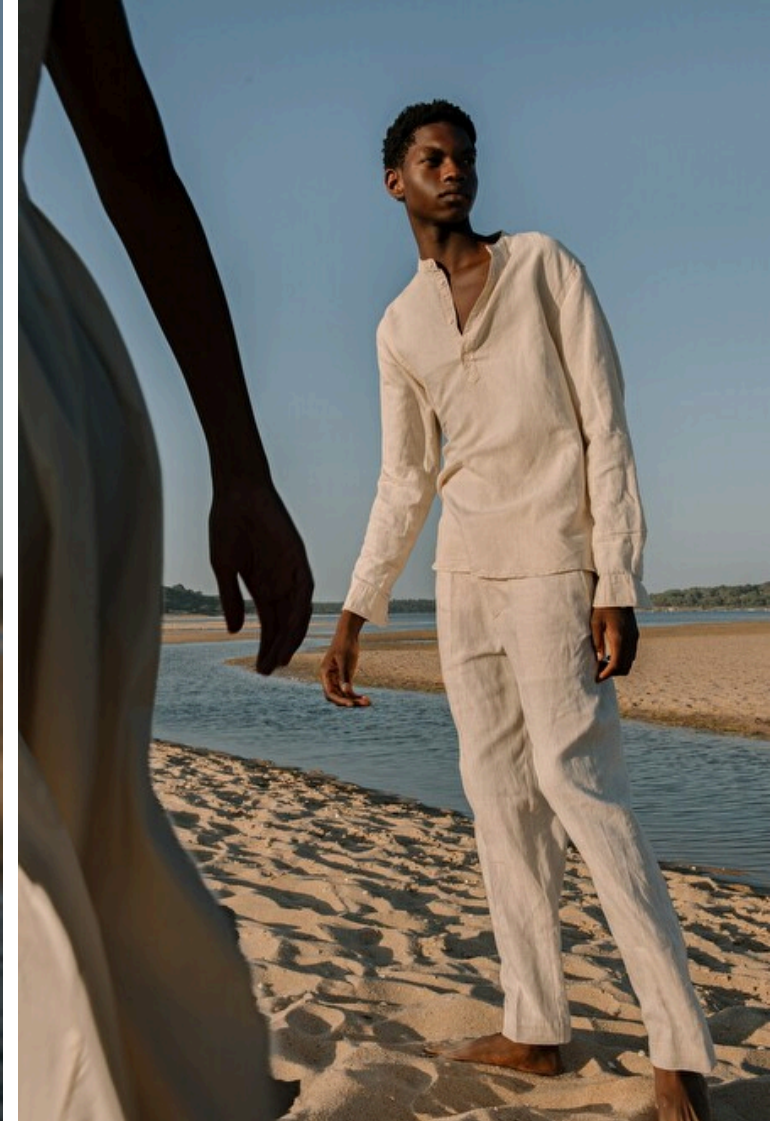

Hips 89cm / 35"

Shoes EU/US/UK 42 / 9.5 / 8

Eyes Brown

Hair Brown

Suit size 48cm / 38"

Select

MODEL MANAGEMENT

Grev Turegatan 18, Stockholm, 00000, Sweden, Sweden