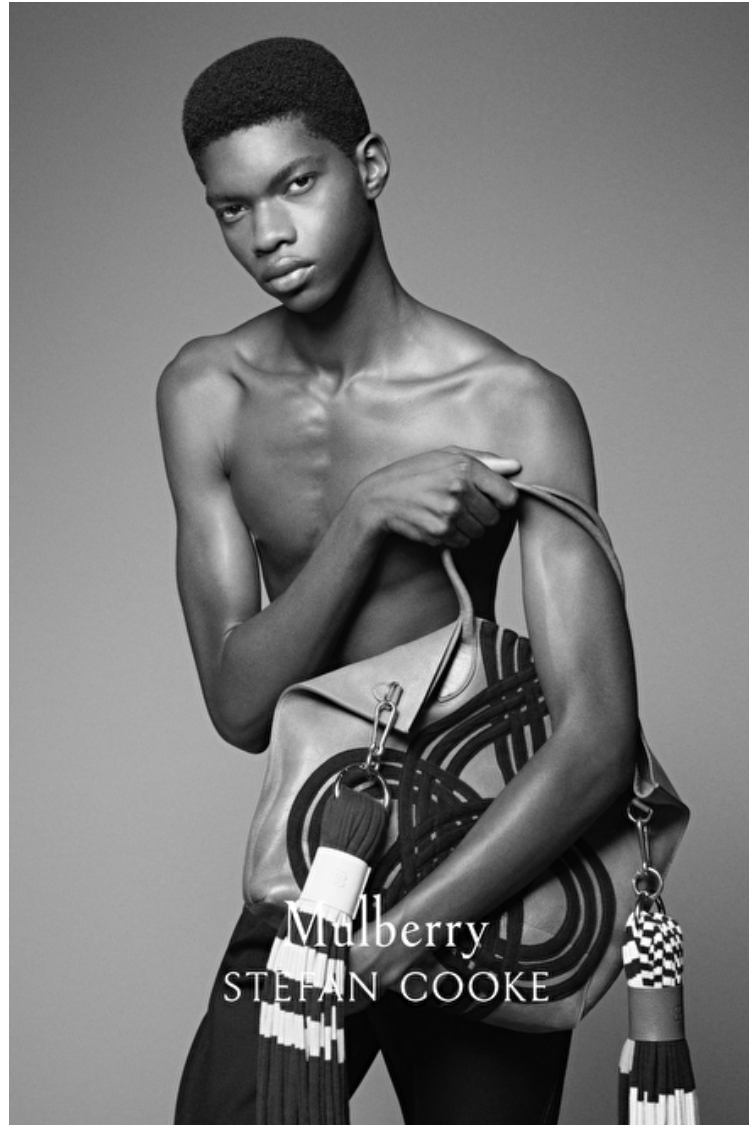

Select

MODEL MANAGEMENT

Grev Turegatan 18, Stockholm, 00000, Sweden, Sweden

Phone: 08-545 866 66 Email: info.stockholm@selectmodel.com Website: <https://www.selectmodel.com/>

Zaquel Mendes

Height 189cm / 6' 2.5"

Chest 80cm / 31.5"

Waist 66cm / 26"

Hips 89cm / 35"

Shoes EU/US/UK 42 / 9.5 / 8

Eyes Brown

Hair Brown

Suit size 48cm / 38"