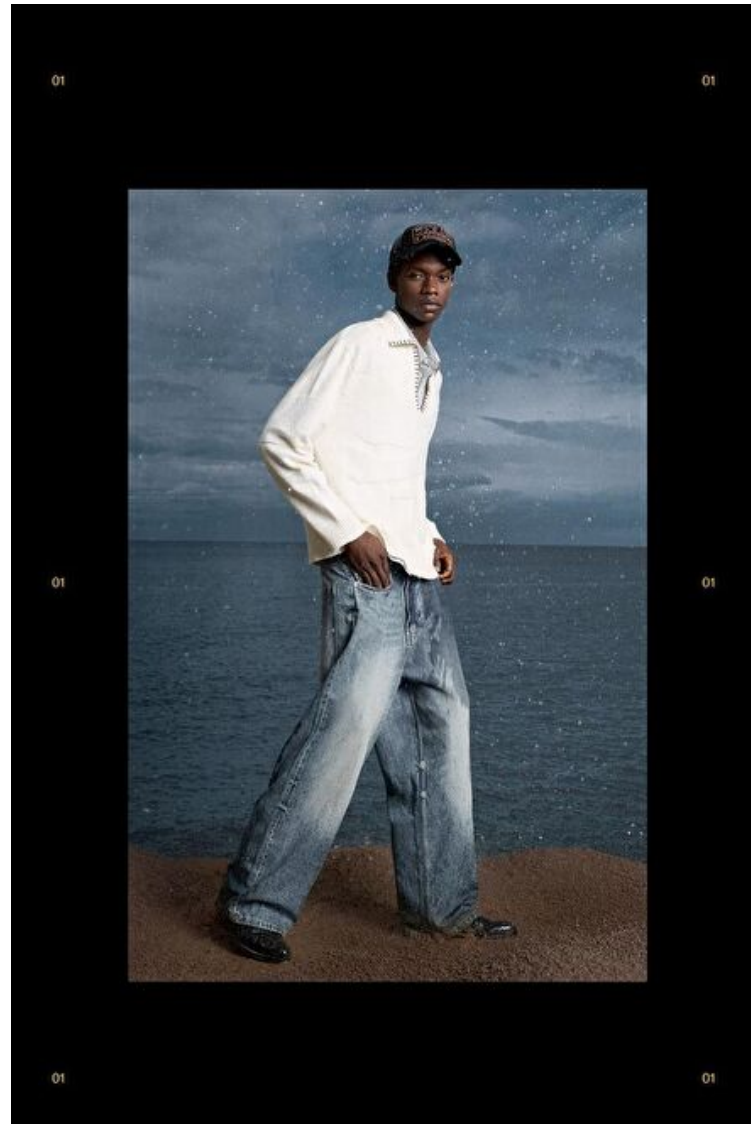

Zaquel Mendes

Height 189cm / 6' 2.5"

Chest 80cm / 31.5"

Waist 66cm / 26"

Hips 89cm / 35"

Shoes EU/US/UK 42 / 9.5 / 8

Eyes Brown

Hair Brown

Suit size 48cm / 38"