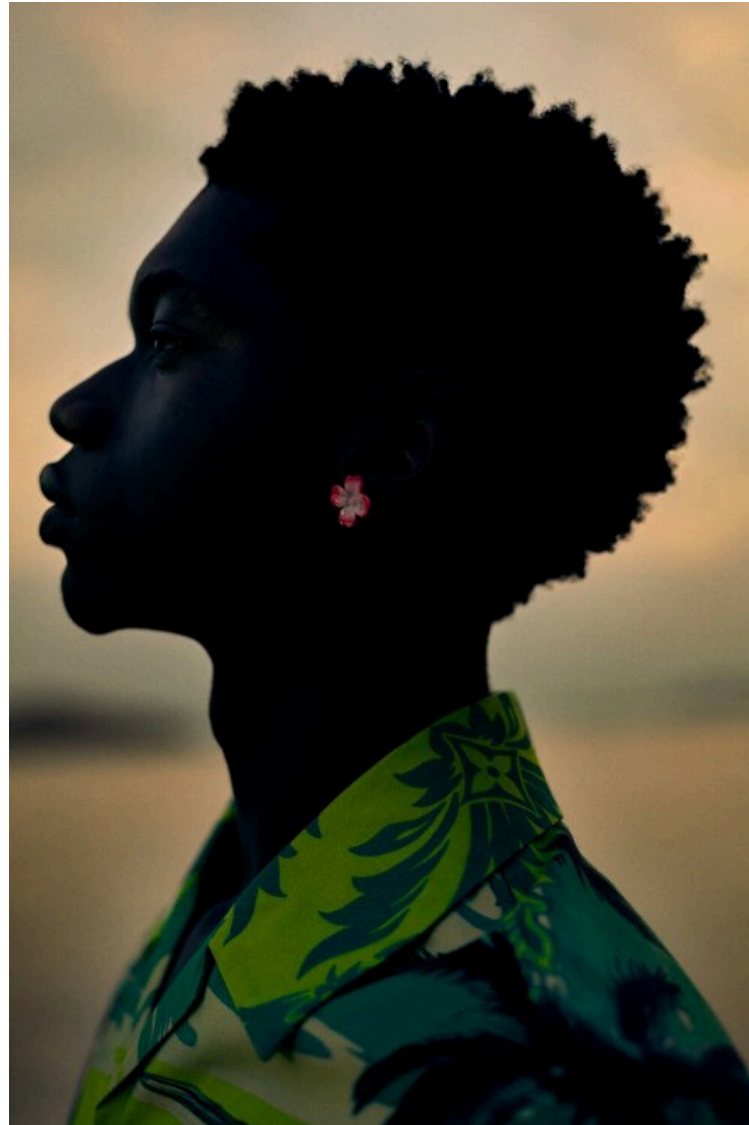

Height 189cm / 6' 2.5"

Chest 80cm / 31.5"

Waist 66cm / 26"

Hips 89cm / 35"

Shoes EU/US/UK 42 / 9.5 / 8

Eyes Brown

Hair Brown

Suit size 48cm / 38"