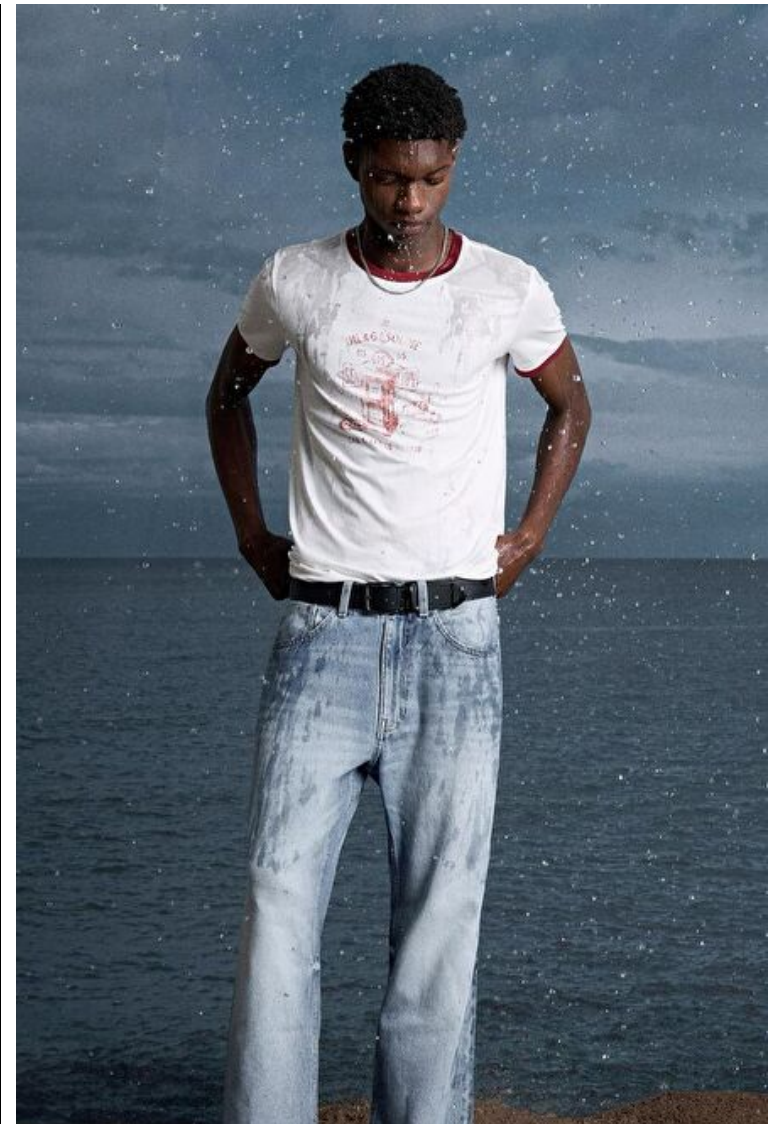

Zaquel Mendes

Height 189cm / 6' 2.5"

Chest 80cm / 31.5"

Waist 66cm / 26"

Hips 89cm / 35"

Shoes EU/US/UK 42 / 9.5 / 8

Eyes Brown

Hair Brown

Suit size 48cm / 38"