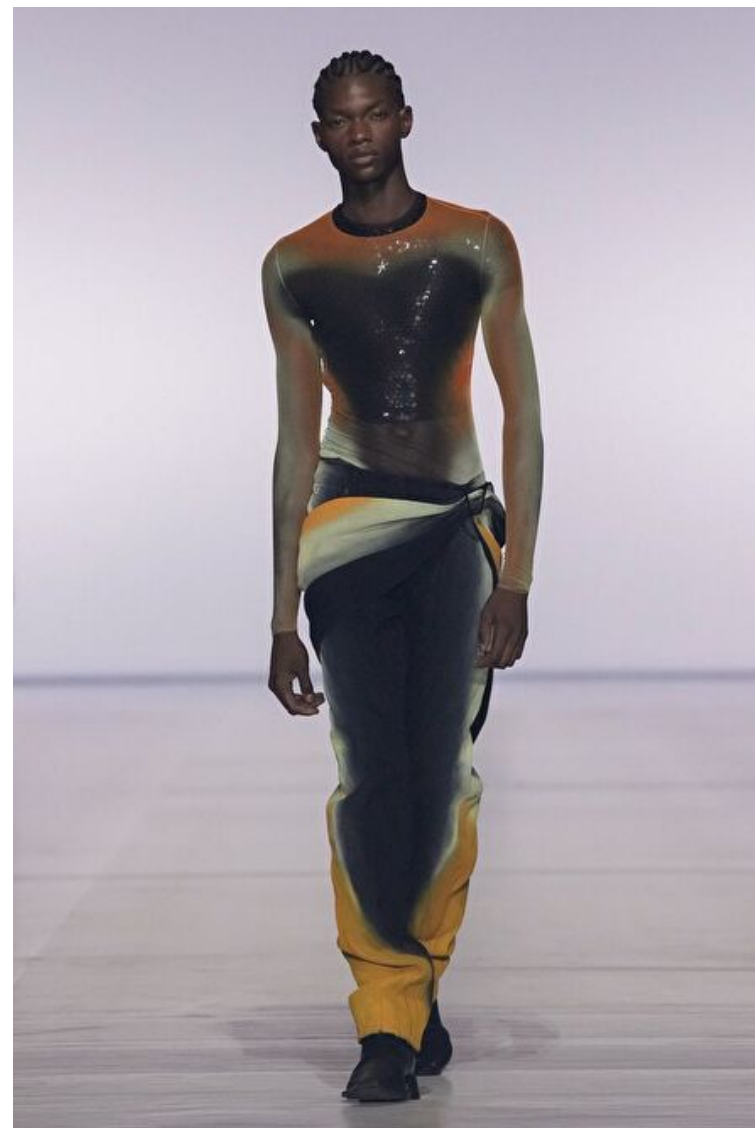

Select

MODEL MANAGEMENT

Grev Turegatan 18, Stockholm, 00000, Sweden, Sweden

Phone: 08-545 866 66 Email: info.stockholm@selectmodel.com Website: <https://www.selectmodel.com/>

Zaquel Mendes

Height 189cm / 6' 2.5"

Chest 80cm / 31.5"

Waist 66cm / 26"

Hips 89cm / 35"

Shoes EU/US/UK 42 / 9.5 / 8

Eyes Brown

Hair Brown

Suit size 48cm / 38"