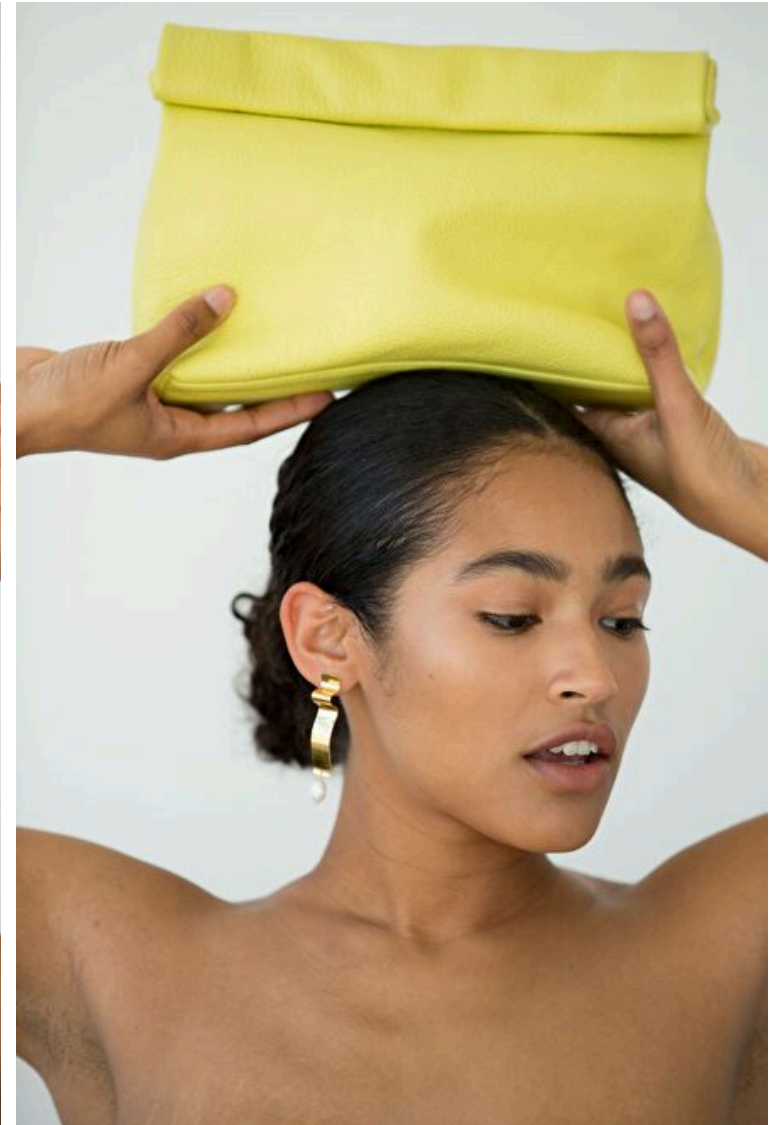

Zoe

Height 170cm / 5' 7.0"

Bust 86cm / 34"

Waist 61cm / 24"

Shoes EU/US/UK 39 / 8 / 6

Eyes Brown

Hair Brown

Zoe

Height 170cm / 5' 7.0"

Bust 86cm / 34"

Waist 61cm / 24"

Shoes EU/US/UK 39 / 8 / 6

Eyes Brown

Hair Brown

Select

MODEL MANAGEMENT

Grev Turegatan 18, Stockholm, 00000, Sweden, Sweden

Phone: 08-545 866 66 Email: info.stockholm@selectmodel.com Website: <https://www.selectmodel.com/>

Zoe

Height 170cm / 5' 7.0"

Bust 86cm / 34"

Waist 61cm / 24"